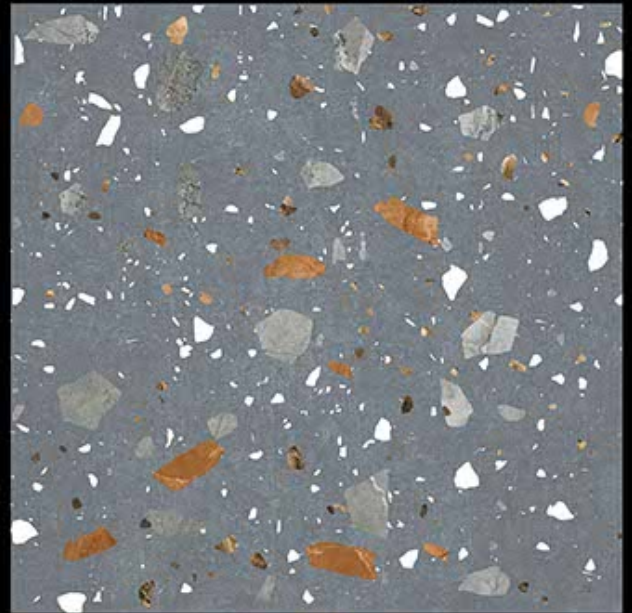

Sugar Series

600X600 MM
Porceline Tiles

Desing No:- 8274