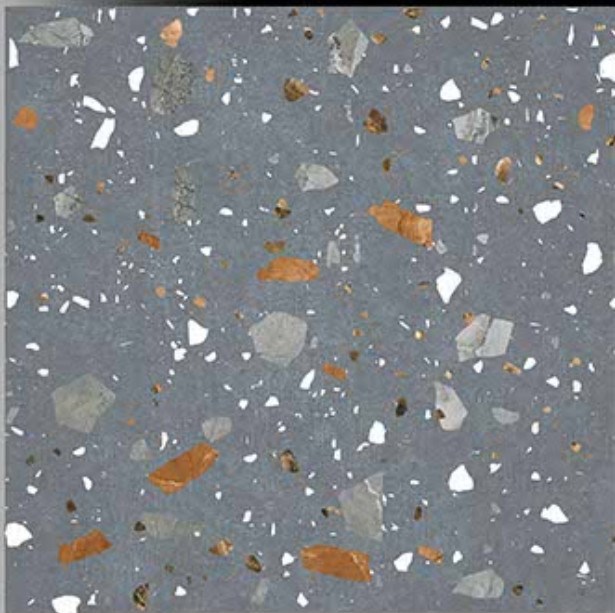

Sugar Series

600X600 MM
Porceline Tiles

Desing No:- 8274