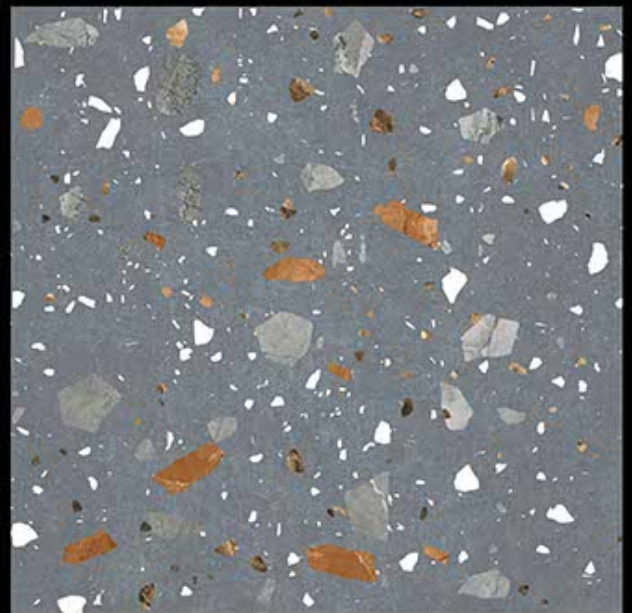

Sugar Series

600X600 MM
Porceline Tiles

Desing No:- 8274