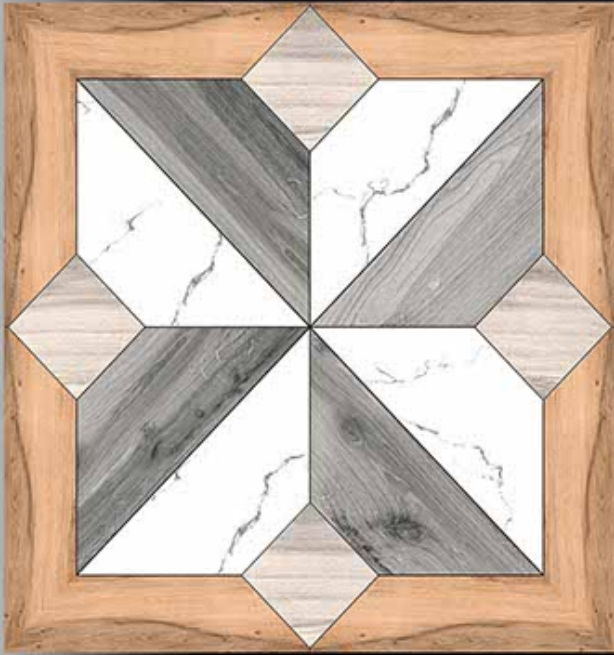

— *Desing No.:-* MINT
WOOD

Royal Series

600X600 MM
Porceline Tiles

— *Desing No.:-* NERO
WOOD

Royal Series

600X600 MM
Porceline Tiles

— *Desing No.:-* NEXA
WOOD

Royal Series