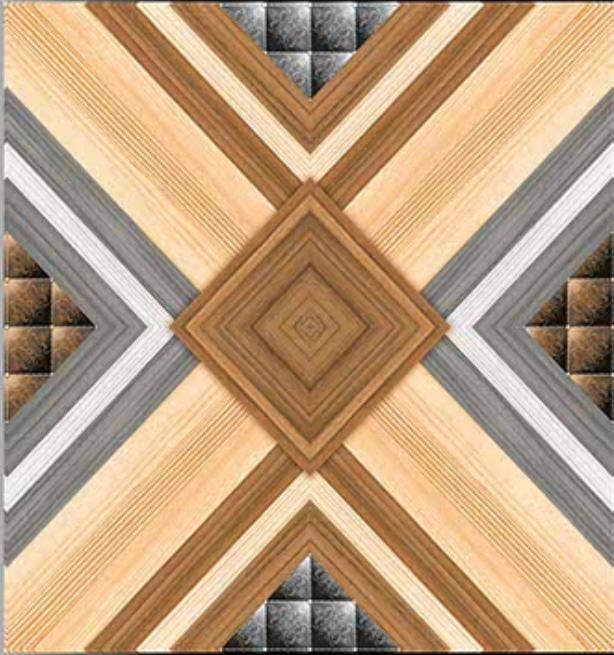

Royal Series

600X600 MM
Porceline Tiles

— *Desing No:-* DREAM
WOOD