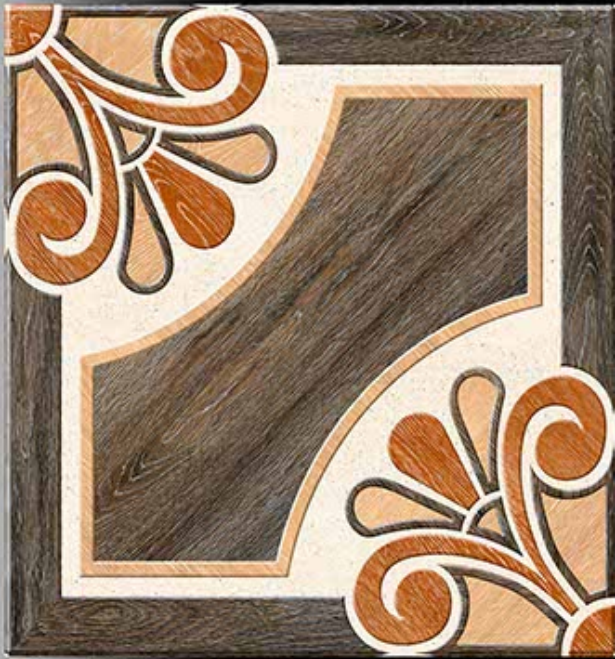

— *Desing No.:-* SPARKO
WOOD

Royal Series

600X600 MM
Porceline Tiles

Desing No:- STAR
WOOD

Royal Series

600X600 MM
Porceline Tiles

— *Desing No.:-* THOMES
WOOD

Royal Series