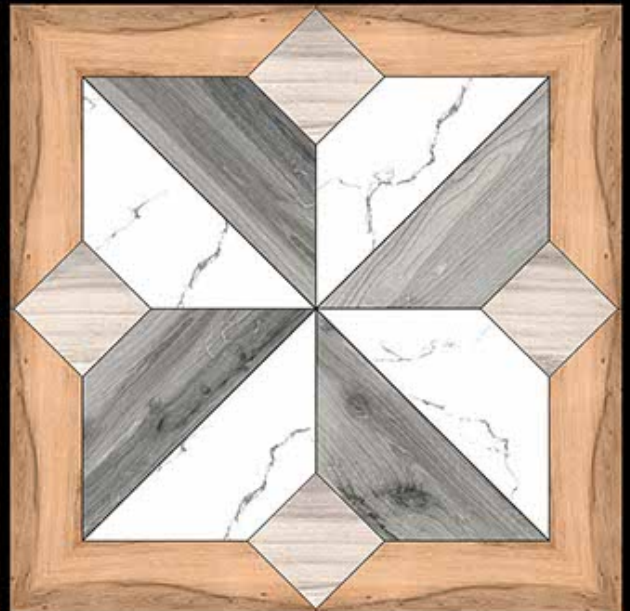

Royal Series

600X600 MM
Porceline Tiles

— *Desing No.:-* NEXA
WOOD