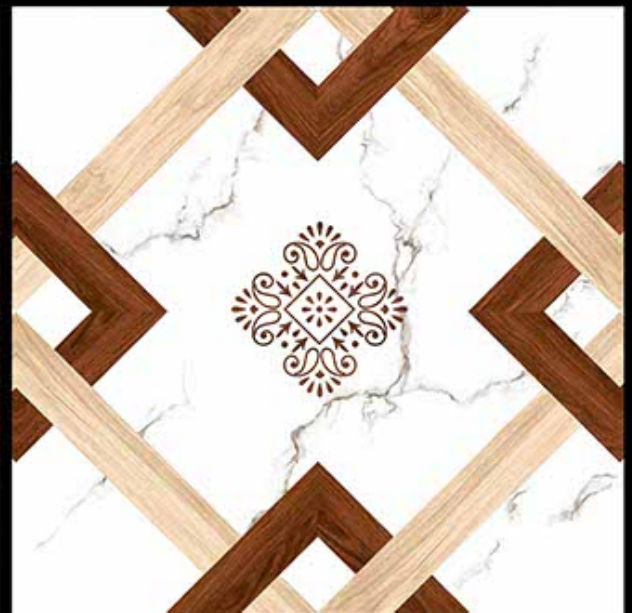

Royal Series

600X600 MM
Porceline Tiles

— *Desing No:-* **ONTARIO
WOOD**

Royal Series

600X600 MM
Porceline Tiles

Desing No:- **PASSAT
WOOD**

Royal Series

600X600 MM
Porceline Tiles