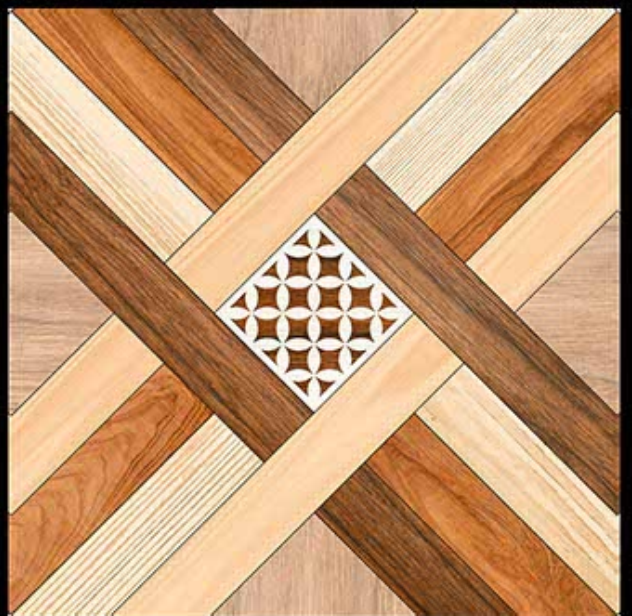

600X600 MM
Porceline Tiles

— *Desing No.:-* **CHIKU
WOOD**

Royal Series

600X600 MM
Porcelain Tiles

— *Desing No.:-* CHILL
WOOD

Royal Series

600X600 MM
Porceline Tiles

— *Desing No:-* CLASSIC
WOOD