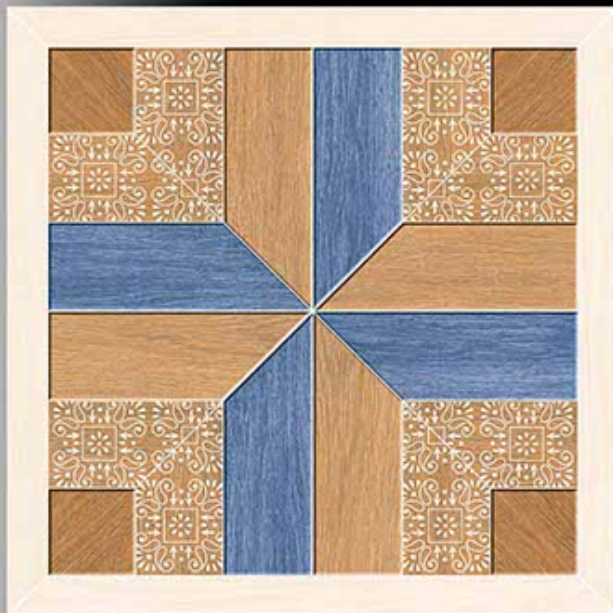

600X600 MM
Porceline Tiles

— *Desing No:-* **GREY
WOOD**

Royal Series

600X600 MM
Porceline Tiles

Desing No:- GRIS
WOOD

Royal Series

600X600 MM
Porceline Tiles

— *Desing No.:-* HEART
WOOD