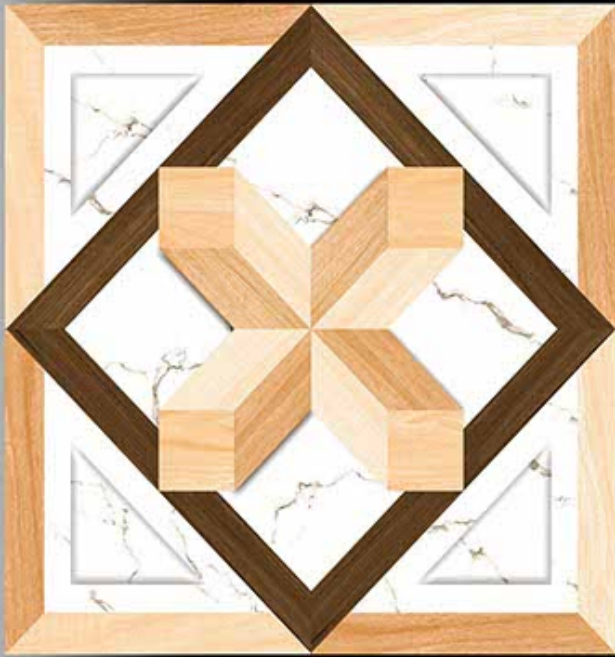

Royal Series

600X600 MM
Porceline Tiles

Desing No:- STAR
WOOD