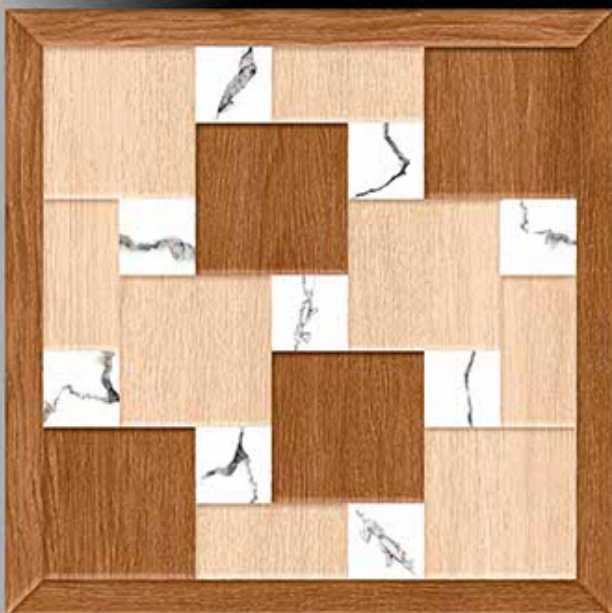

— *Desing No.:-* COTTO
WOOD

Royal Series

600X600 MM
Porceline Tiles

— *Desing No.:-* CREATIVE
WOOD

— *Desing No.:-* CRETA
WOOD

Royal Series

600X600 MM
Porceline Tiles

— *Desing No.:-* **DECORE
WOOD**