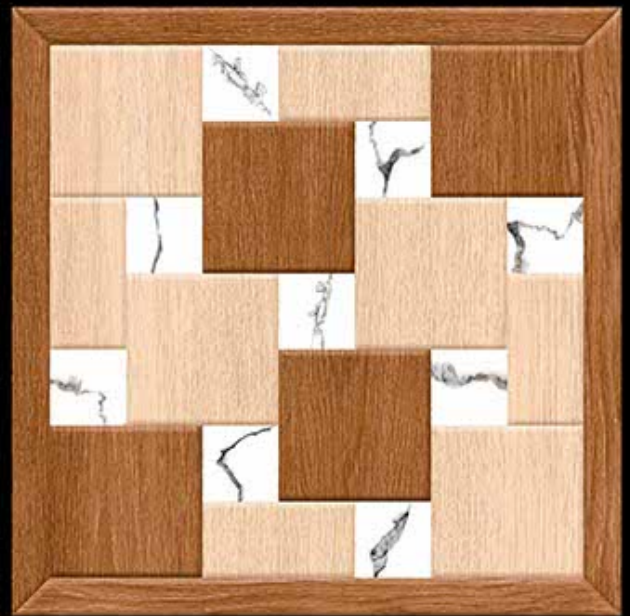

— *Desing No.:-* COTTO
WOOD

Royal Series

600X600 MM
Porceline Tiles

— *Desing No.:-* CREATIVE
WOOD

— *Desing No.:-* CRETA
WOOD

Royal Series

600X600 MM
Porceline Tiles

— *Desing No.:-* **DECORE
WOOD**