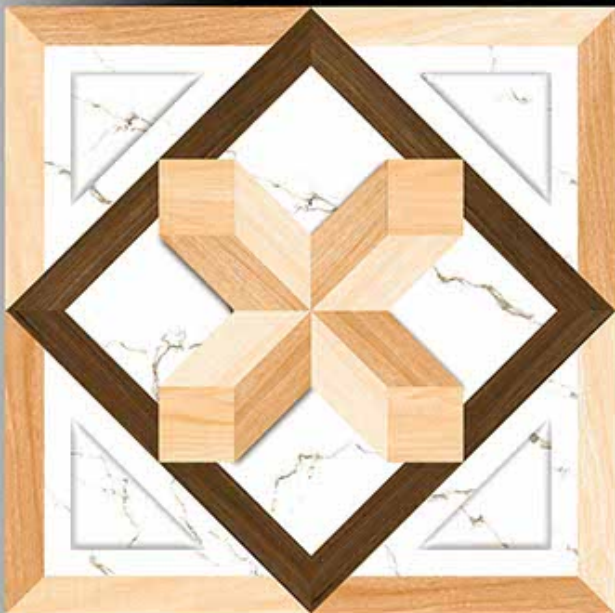

— *Desing No.:-* SPARKO
WOOD

Royal Series

600X600 MM
Porceline Tiles

Desing No:- STAR
WOOD

Royal Series

600X600 MM
Porceline Tiles

— *Desing No.:-* THOMES
WOOD

Royal Series