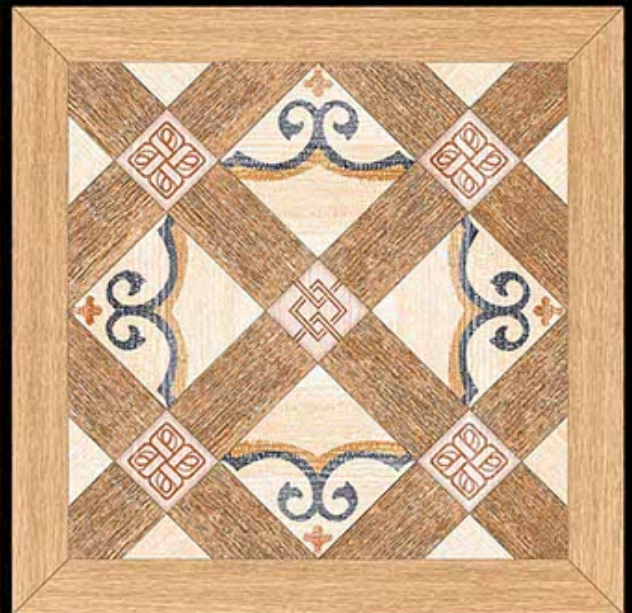

Royal Series

600X600 MM
Porceline Tiles

Desing No:- PERRY
WOOD