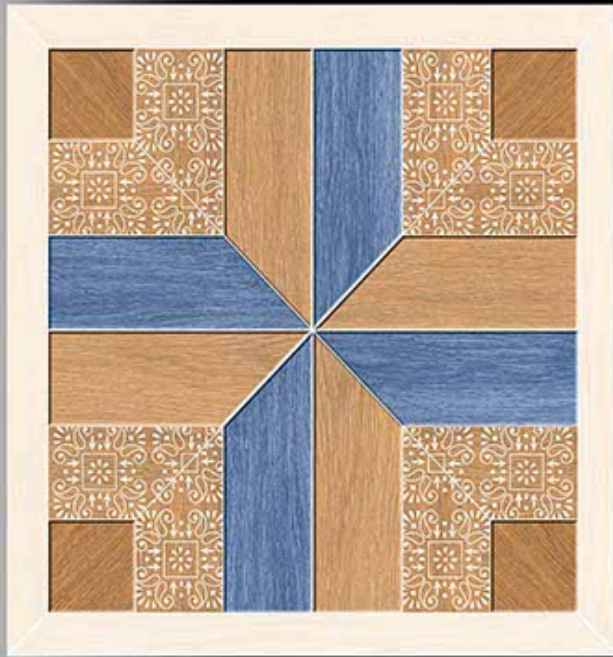

600X600 MM
Porceline Tiles

— *Desing No:-* **GREY
WOOD**

Royal Series

600X600 MM
Porceline Tiles

Desing No:- GRIS
WOOD

Royal Series

600X600 MM
Porceline Tiles

— *Desing No.:-* HEART
WOOD