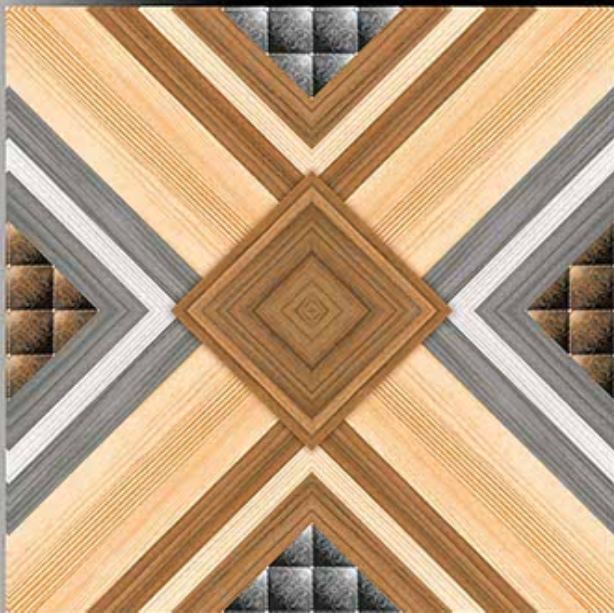

Royal Series

600X600 MM
Porceline Tiles

— *Desing No:-* DREAM
WOOD