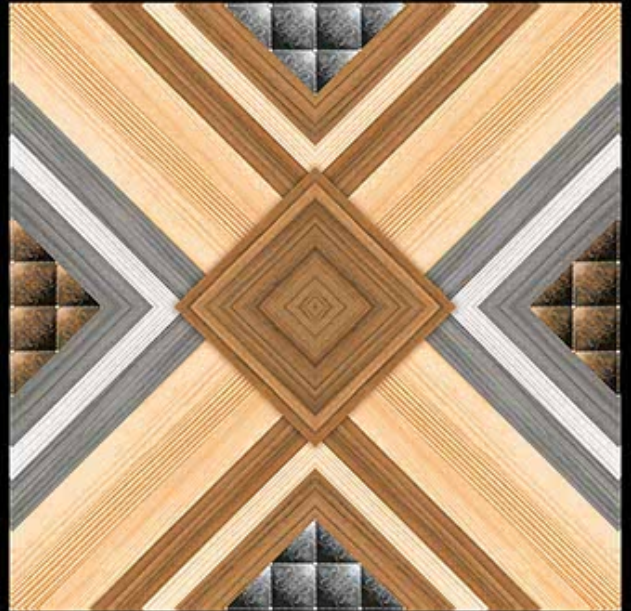

Royal Series

600X600 MM
Porceline Tiles

— *Desing No:-* DREAM
WOOD