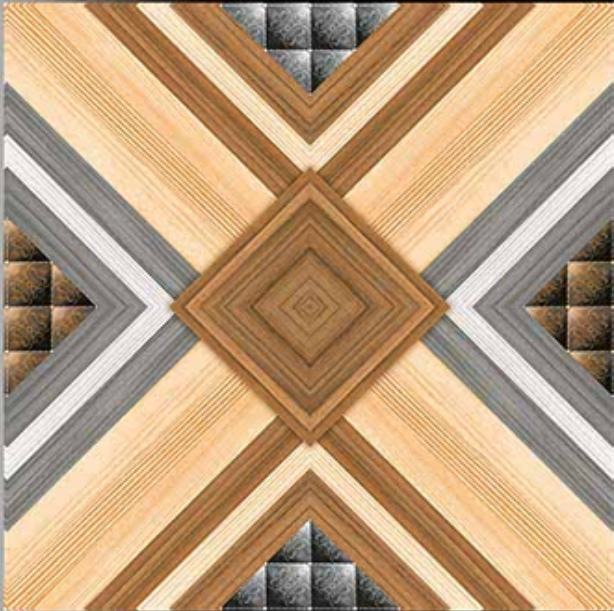

Royal Series

600X600 MM
Porceline Tiles

— *Desing No:-* DREAM
WOOD