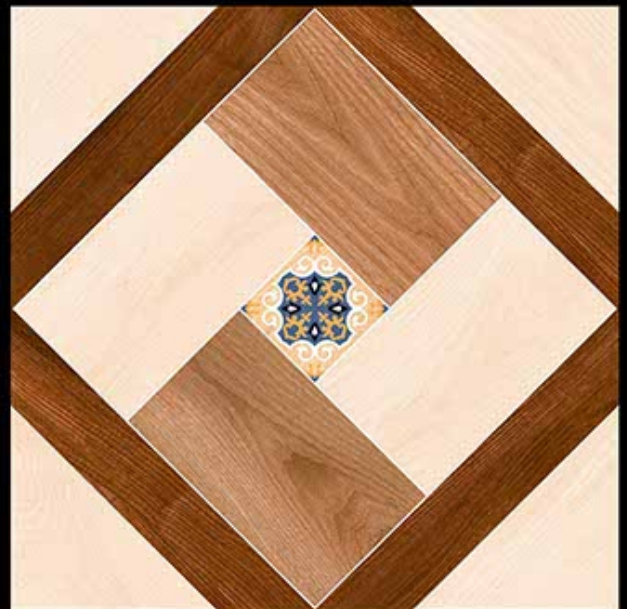

Desing No:- PERRY
WOOD

Royal Series

600X600 MM
Porceline Tiles

— *Desing No.:-* PIANO
WOOD

Royal Series

600X600 MM
Porceline Tiles

Desing No:- POLAR
WOOD

Royal Series