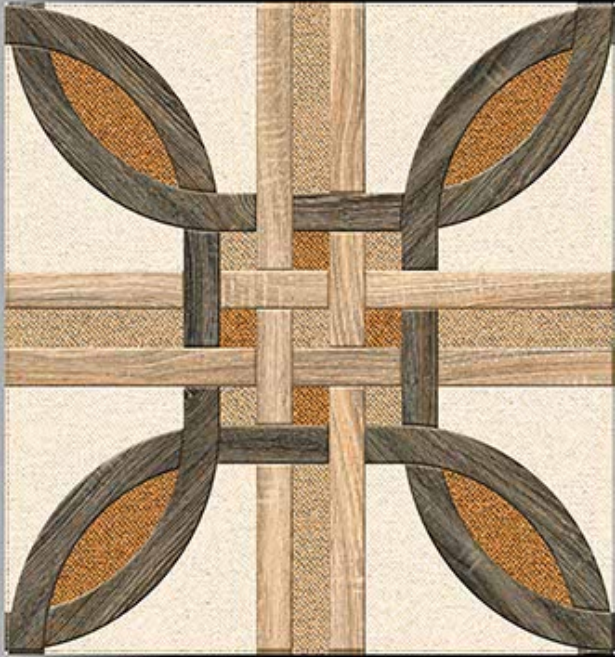

— *Desing No:-* AVENUE
WOOD

Royal Series

600X600 MM
Porceline Tiles

— *Desing No.:-* **BIANCO
WOOD**

Royal Series

600X600 MM
Porceline Tiles

— *Desing No:-* BIRCH
WOOD

Royal Series

600X600 MM
Porcelain Tiles

— *Desing No:-* **BISCOE
WOOD**

— *Desing No.:-* BREZZA
WOOD

Royal Series

600X600 MM
Porceline Tiles

— *Desing No.:-* CARREBIAN
WOOD

Royal Series

600X600 MM
Porceline Tiles