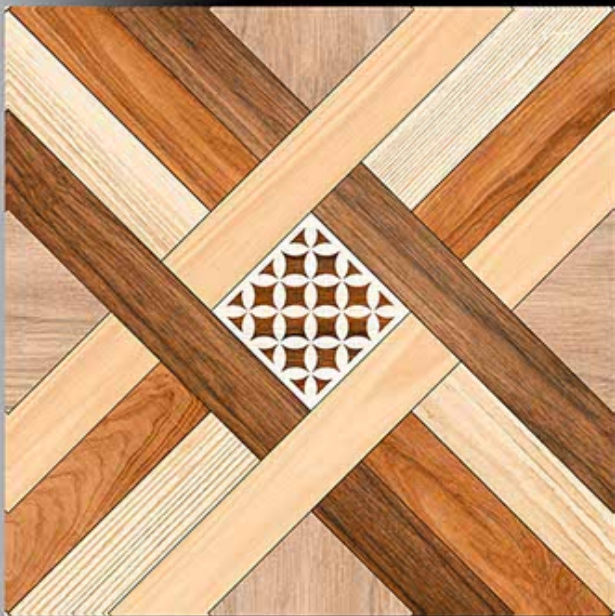

600X600 MM
Porceline Tiles

— *Desing No.:-* **CHIKU
WOOD**

Royal Series

600X600 MM
Porcelain Tiles

— *Desing No.:-* CHILL
WOOD

Royal Series

600X600 MM
Porceline Tiles

— *Desing No:-* CLASSIC
WOOD