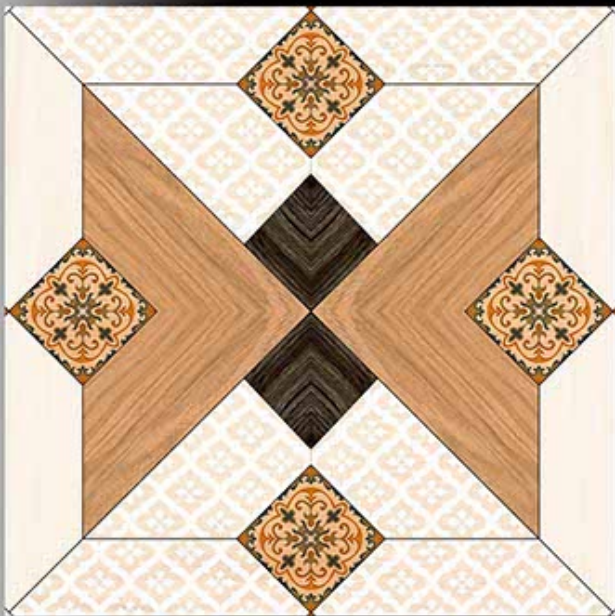

Royal Series

600X600 MM
Porceline Tiles

— *Desing No.:-* TITAN
WOOD