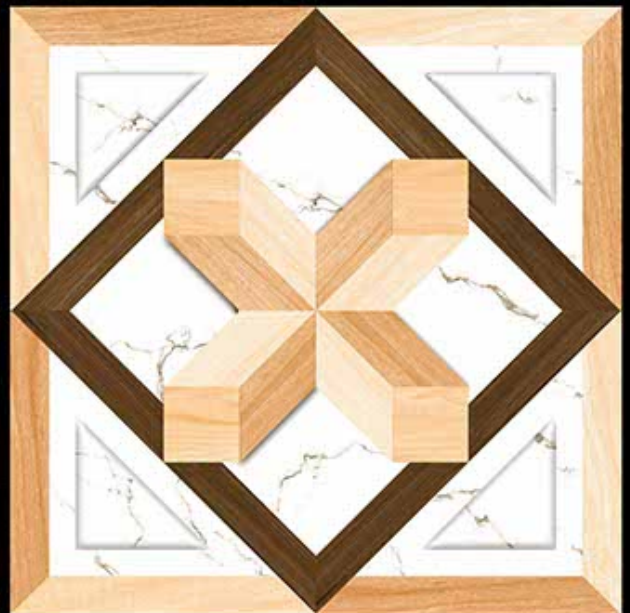

— *Desing No.:-* SPARKO
WOOD

Royal Series

600X600 MM
Porceline Tiles

Desing No:- STAR
WOOD

Royal Series

600X600 MM
Porceline Tiles

— *Desing No.:-* THOMES
WOOD

Royal Series