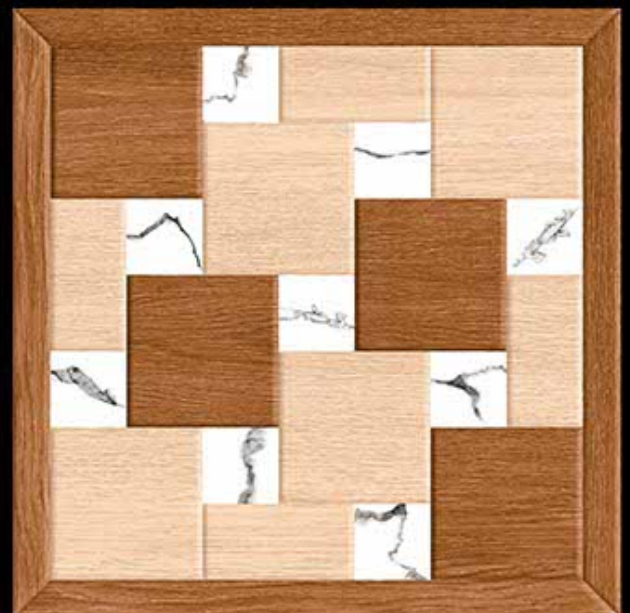

— *Desing No.:-* COTTO
WOOD

Royal Series

600X600 MM
Porceline Tiles

— *Desing No.:-* CREATIVE
WOOD

— *Desing No.:-* CRETA
WOOD

Royal Series

600X600 MM
Porceline Tiles

— *Desing No.:-* **DECORE
WOOD**