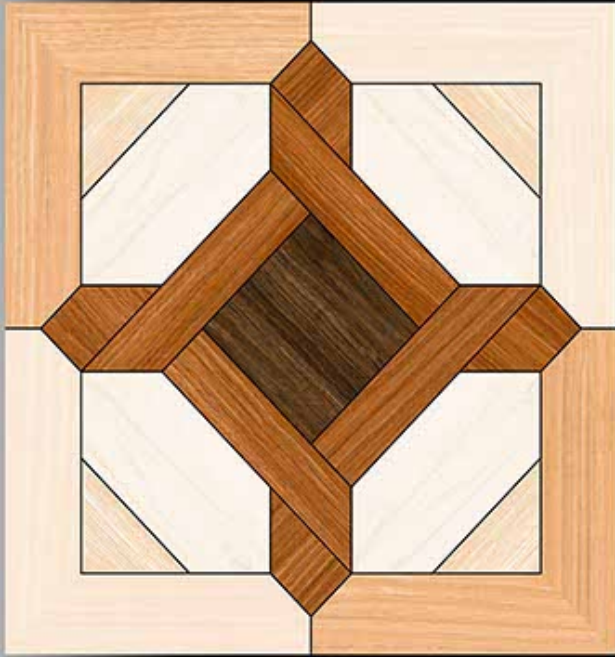

NAMO

CERAMIC'S

600 X 600 MM Porcelain Tile

Royal Series

600X600 MM
Porcelain Tiles

— *Desing No:-* ARABIC
WOOD

Royal Series

600X600 MM
Porceline Tiles

— *Desing No:-* AVENUE
WOOD

Royal Series

600X600 MM
Porceline Tiles

— *Desing No.:-* **BIANCO
WOOD**

Royal Series

600X600 MM
Porceline Tiles

— *Desing No:-* BIRCH
WOOD

Royal Series

600X600 MM
Porcelain Tiles

— *Desing No:-* **BISCOE
WOOD**

— *Desing No.:-* BREZZA
WOOD

Royal Series

600X600 MM
Porceline Tiles

— *Desing No.:-* CARREBIAN
WOOD

Royal Series

600X600 MM
Porceline Tiles