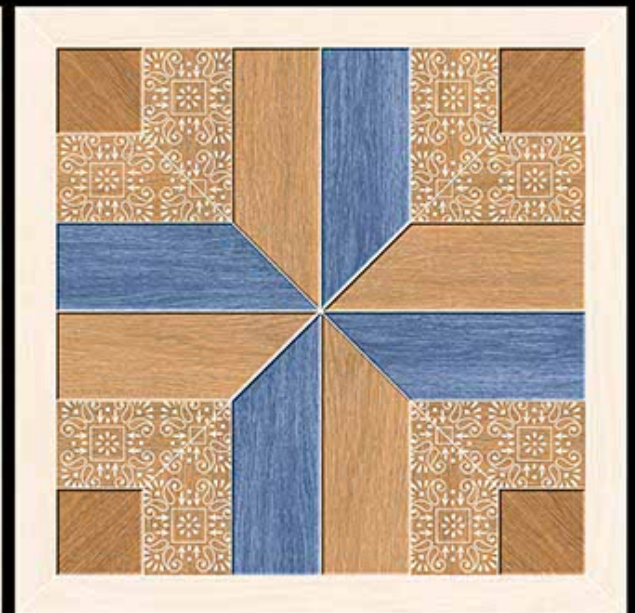

600X600 MM
Porceline Tiles

— *Desing No:-* **GREY
WOOD**

Royal Series

600X600 MM
Porceline Tiles

Desing No:- GRIS
WOOD

Royal Series

600X600 MM
Porceline Tiles

— *Desing No.:-* HEART
WOOD