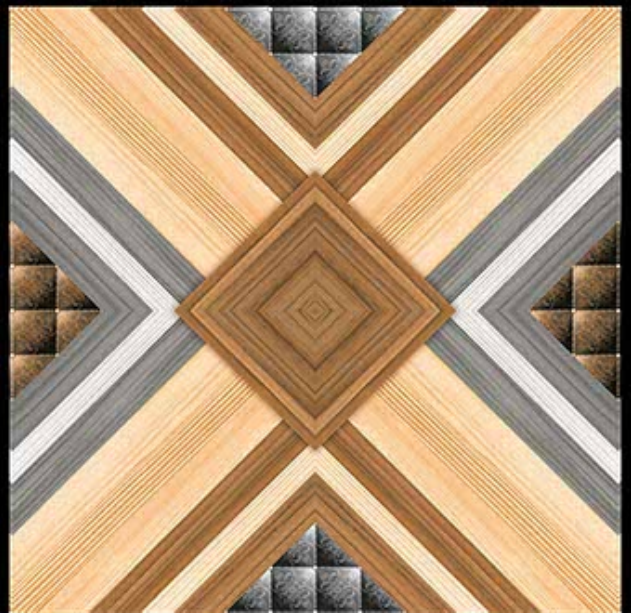

Royal Series

600X600 MM
Porceline Tiles

— *Desing No:-* DREAM
WOOD