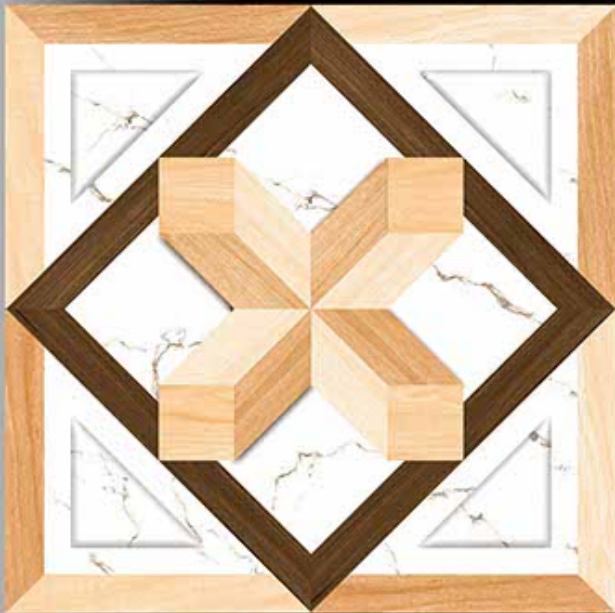

— *Desing No.:-* SPARKO
WOOD

Royal Series

600X600 MM
Porceline Tiles

Desing No:- STAR
WOOD

Royal Series

600X600 MM
Porceline Tiles

— *Desing No.:-* THOMES
WOOD

Royal Series