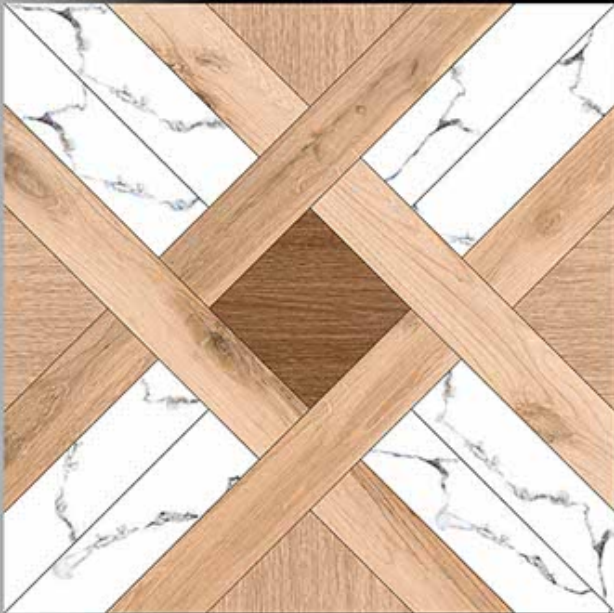

600X600 MM
Porceline Tiles

Desing No:- PROZON
WOOD

Royal Series

600X600 MM
Porceline Tiles

— *Desing No.:-* RELEX
WOOD

Royal Series

600X600 MM
Porceline Tiles

— *Desing No.:-* ROSE
WOOD