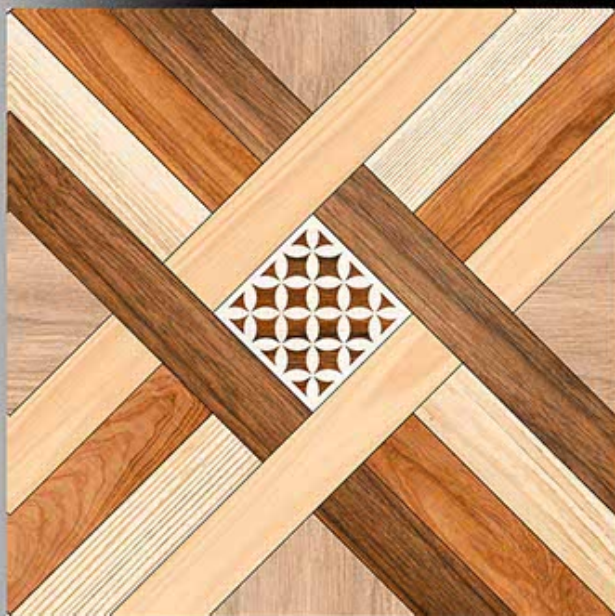

600X600 MM
Porceline Tiles

— *Desing No.:-* **CHIKU
WOOD**

Royal Series

600X600 MM
Porcelain Tiles

— *Desing No.:-* CHILL
WOOD

Royal Series

600X600 MM
Porceline Tiles

— *Desing No:-* CLASSIC
WOOD