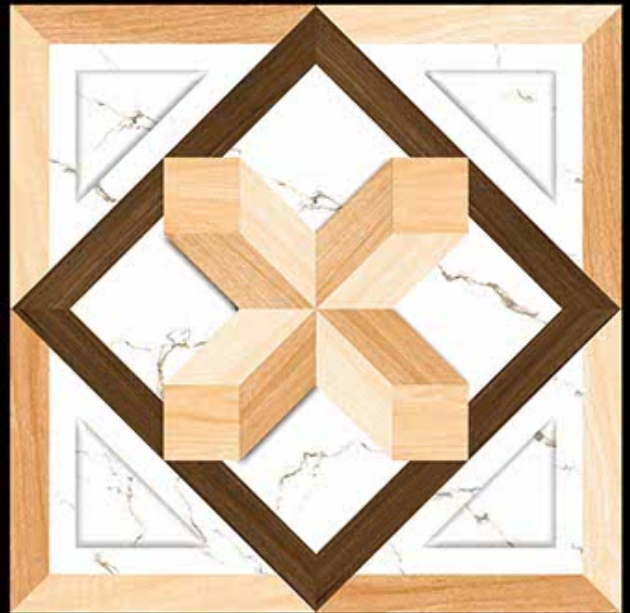

— *Desing No.:-* SPARKO
WOOD

Royal Series

600X600 MM
Porceline Tiles

Desing No:- STAR
WOOD

Royal Series

600X600 MM
Porceline Tiles

— *Desing No.:-* THOMES
WOOD

Royal Series