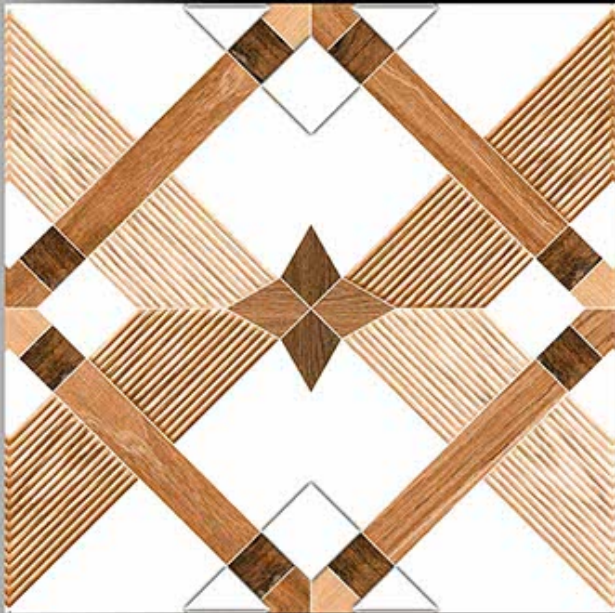

600X600 MM
Porceline Tiles

— *Desing No.:-* TITAN
WOOD

Royal Series

600X600 MM
Porceline Tiles

Desing No:- VINTAGE
WOOD

600x 
600MM
Porcelain Tile

Thank You...

 *Contacts : 98251 28471 / 70169 36593*