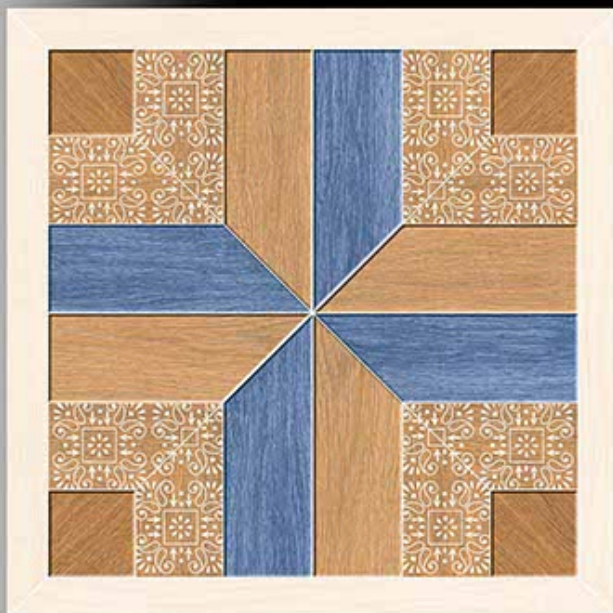

600X600 MM
Porceline Tiles

— *Desing No:-* **GREY
WOOD**

Royal Series

600X600 MM
Porceline Tiles

Desing No:- GRIS
WOOD

Royal Series

600X600 MM
Porceline Tiles

— *Desing No.:-* HEART
WOOD