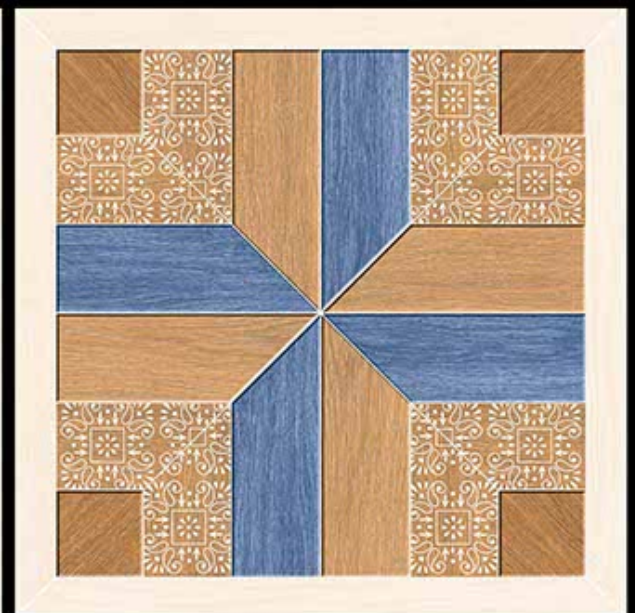

600X600 MM
Porceline Tiles

— *Desing No:-* **GREY
WOOD**

Royal Series

600X600 MM
Porceline Tiles

Desing No:- GRIS
WOOD

Royal Series

600X600 MM
Porceline Tiles

— *Desing No.:-* HEART
WOOD