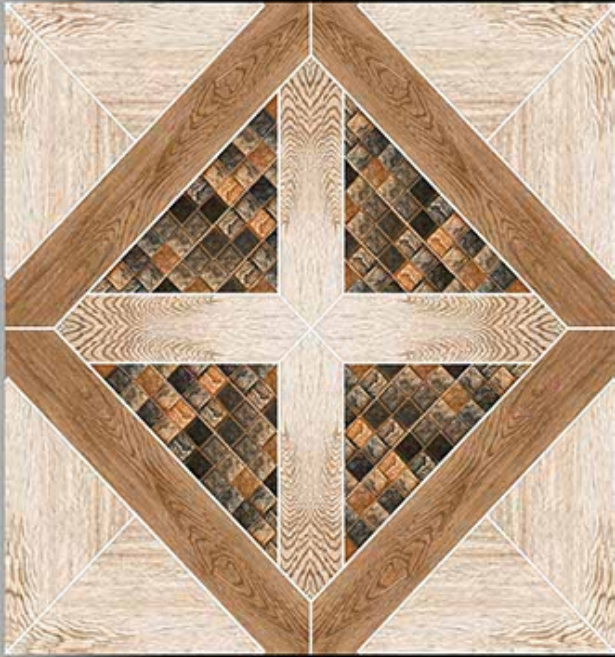

Matt Series

600X600 MM
Porceline Tiles

Desing No:- 10029