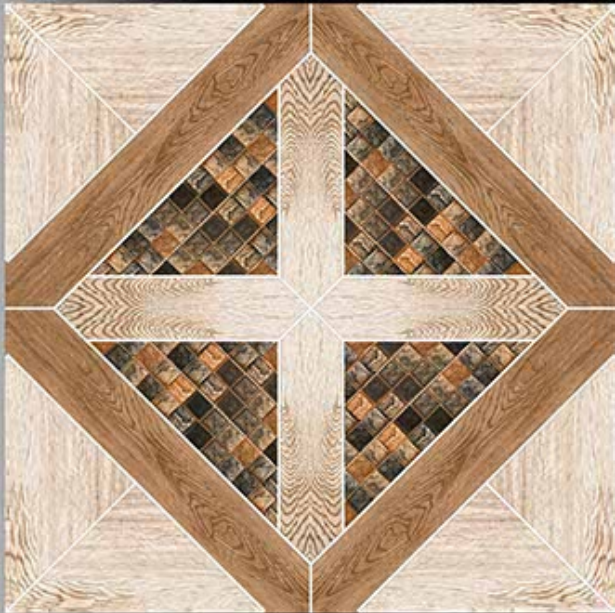

Matt Series

600X600 MM
Porceline Tiles

Desing No:- 10029