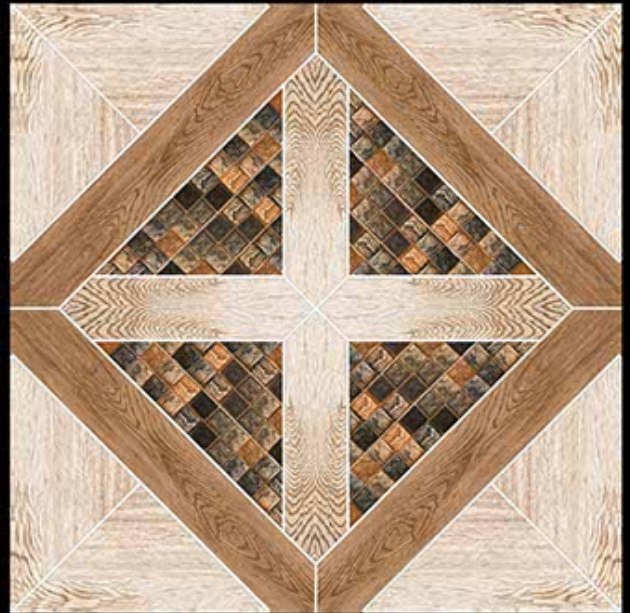

Matt Series

600X600 MM
Porceline Tiles

Desing No:- 10029