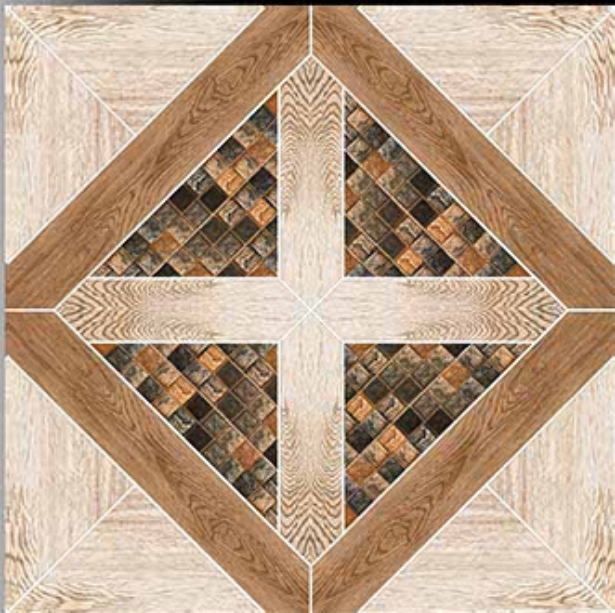

Matt Series

600X600 MM
Porceline Tiles

Desing No:- 10029