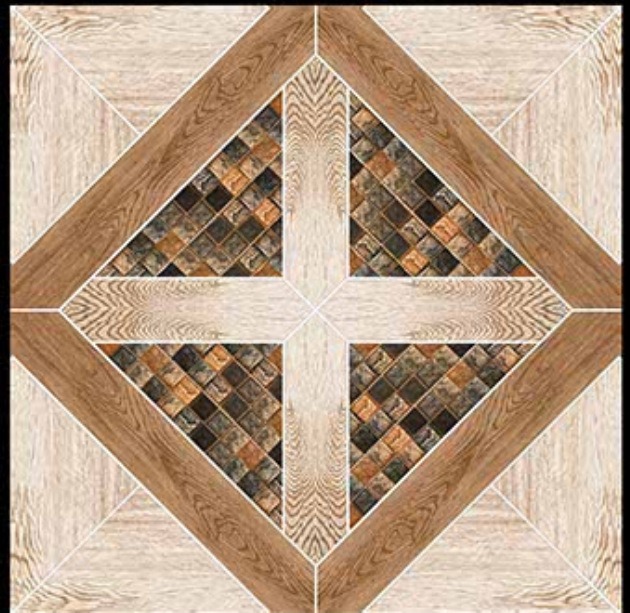

Matt Series

600X600 MM
Porceline Tiles

Desing No:- 10029