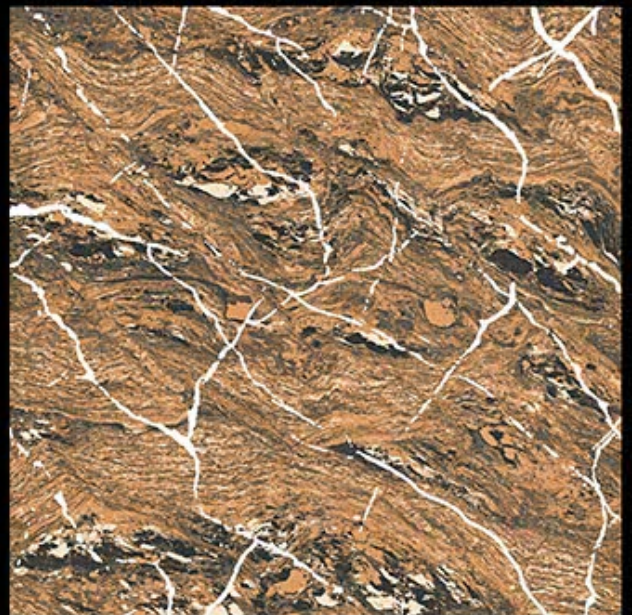

Carving Series

600X600 MM
Porceline Tiles

Desing No.:- **GLENZA
DOVAR**