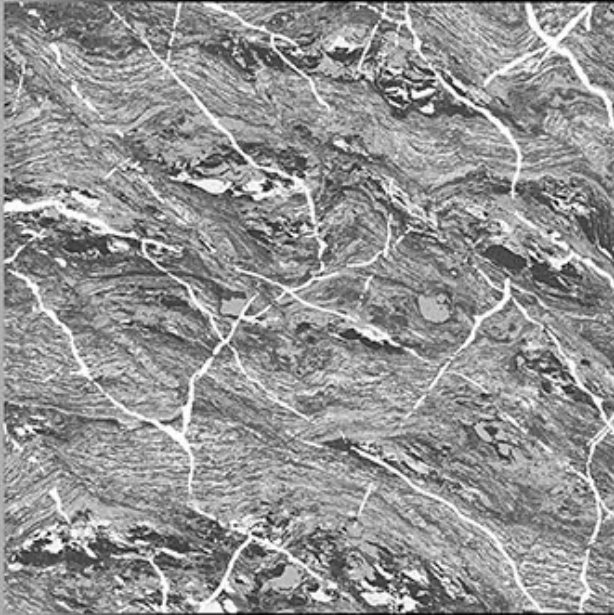

600X600 MM
Porceline Tiles

Desing No.:- **GLENZA
SCOOP**

Carving Series

600X600 MM
Porceline Tiles

Desing No.:- **GLENZA
SCOT**

Carving Series

600X600 MM
Porceline Tiles

Desing No:- **GLENZA
SINOR**