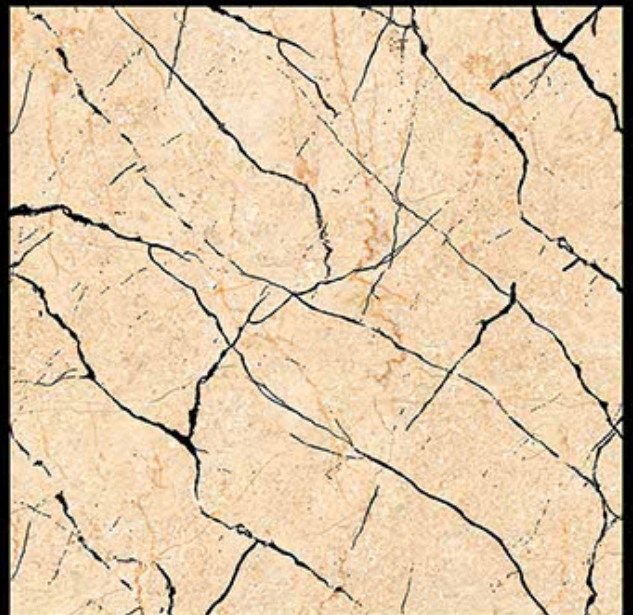

Desing No.:- **GLENZA
ROME**

Carving Series

600X600 MM
Porceline Tiles

Desing No.:- **GLENZA
ROSSA**

Carving Series

600X600 MM
Porceline Tiles

Desing No:- **GLENZA
SANDY**

Carving Series