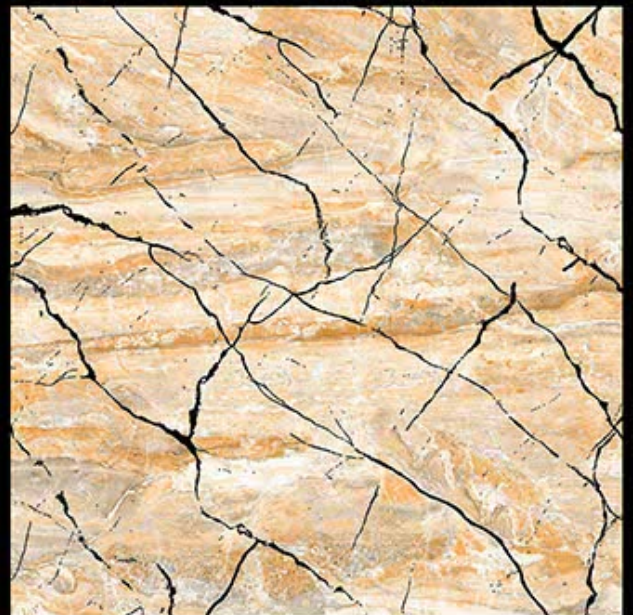

Desing No.:- **GLENZA
MAX**

Carving Series

600X600 MM
Porceline Tiles

Desing No.:- **GLENZA
MIND**

Carving Series

600X600 MM
Porceline Tiles

Desing No.:- **GLENZA
MOON**

Carving Series