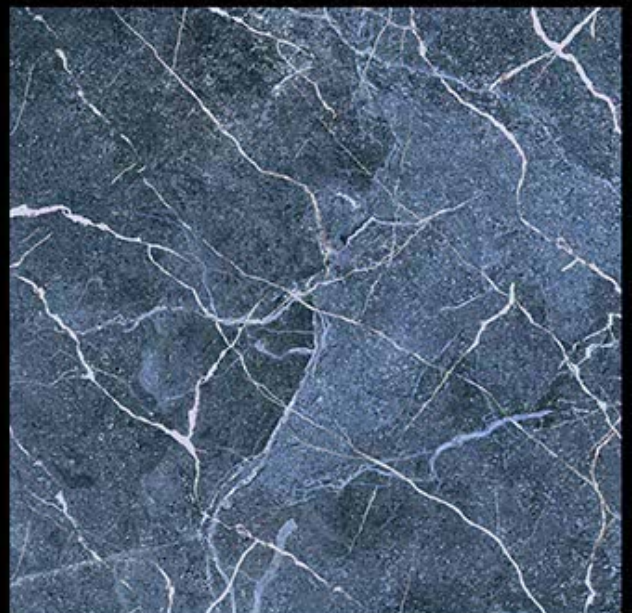

Carving Series

600X600 MM
Porceline Tiles

Desing No.:- **GLENZA
GRIS**