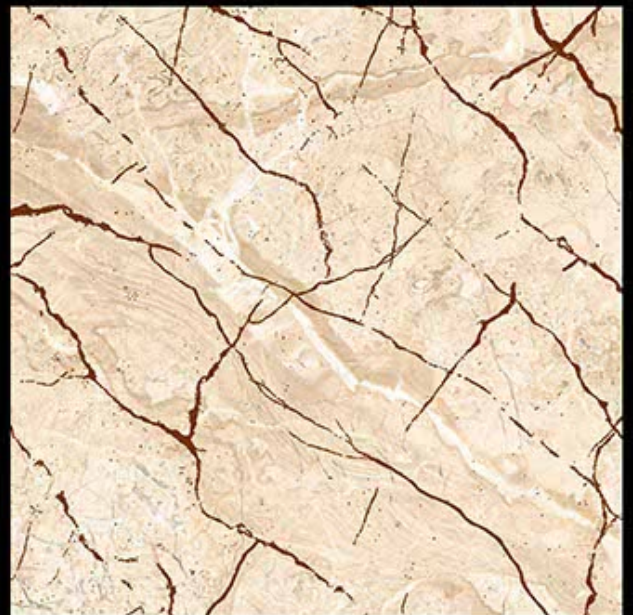

Carving Series

600X600 MM
Porceline Tiles

Desing No:- **GLENZA
POK**