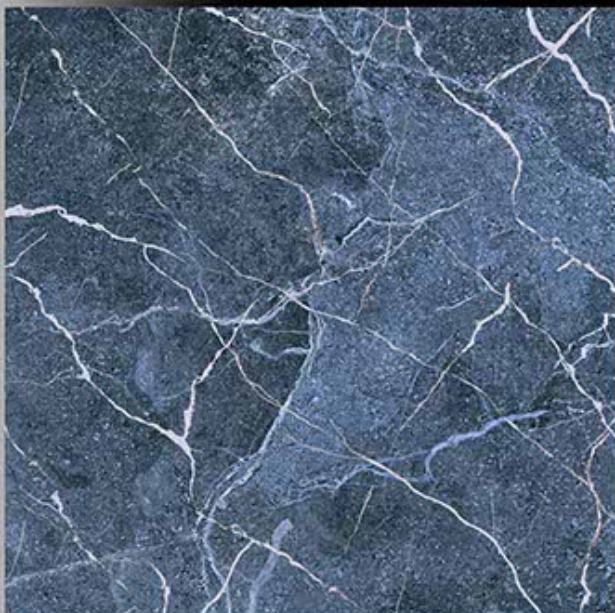

Carving Series

600X600 MM
Porceline Tiles

Desing No.:- **GLENZA
GRIS**