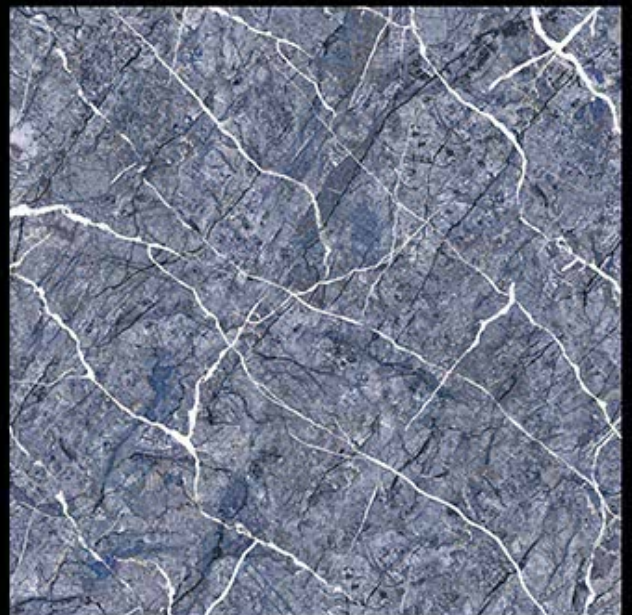

Carving Series

600X600 MM
Porceline Tiles

Desing No:- **GLENZA
LUNAR**

Carving Series

600X600 MM
Porceline Tiles

Desing No.:- **GLENZA
MART**

Carving Series

600X600 MM
Porceline Tiles