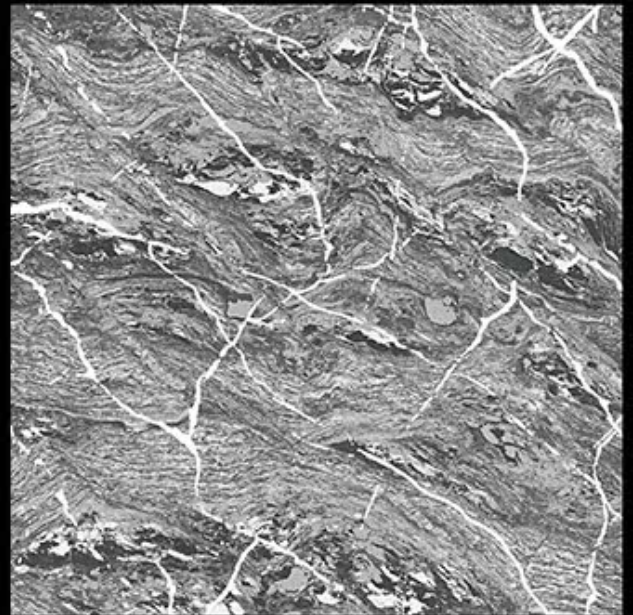

600X600 MM
Porceline Tiles

Desing No.:- **GLENZA
SCOOP**

Carving Series

600X600 MM
Porceline Tiles

Desing No.:- **GLENZA
SCOT**

Carving Series

600X600 MM
Porceline Tiles

Desing No:- **GLENZA
SINOR**