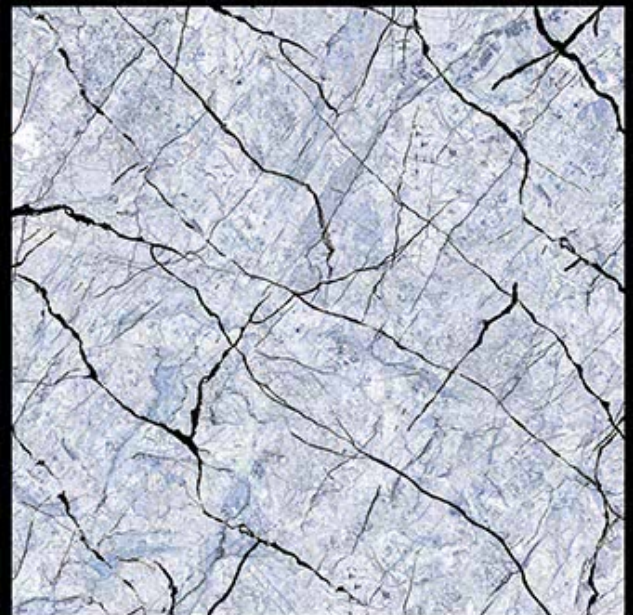

Carving Series

600X600 MM
Porceline Tiles

Desing No.:- **GLENZA
ROME**