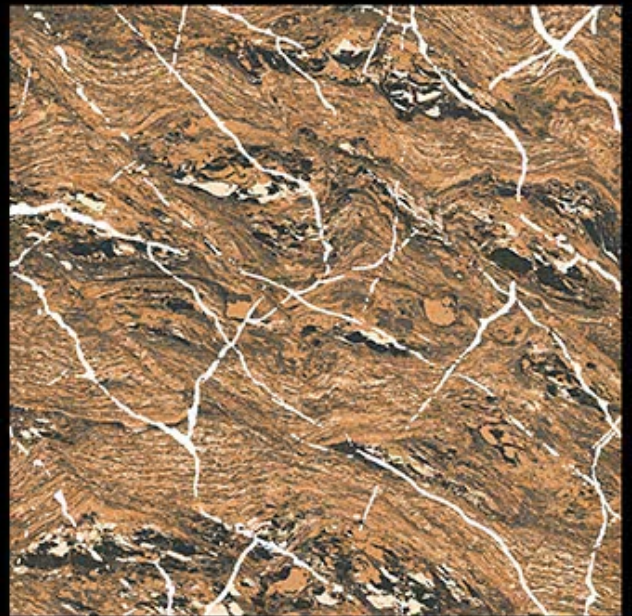

Carving Series

600X600 MM
Porceline Tiles

Desing No.:- **GLENZA
DOVAR**