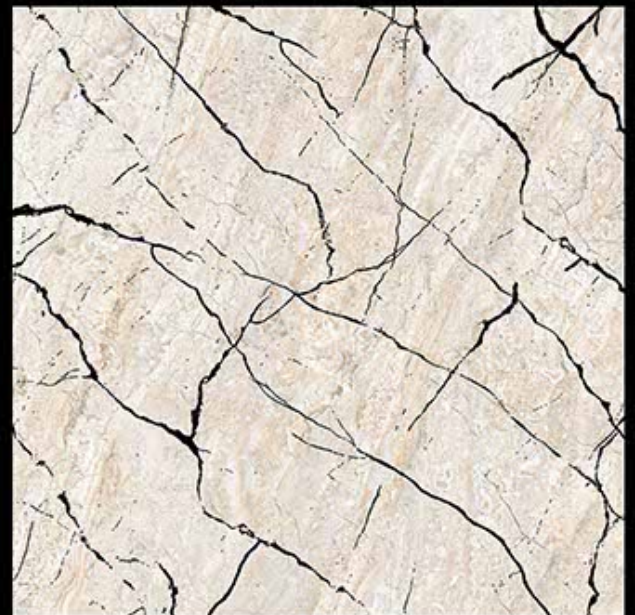

Carving Series

600X600 MM
Porceline Tiles

Desing No:- **GLENZA
SLIP**

Carving Series

600X600 MM
Porceline Tiles

Desing No:- **GLENZA
SUMTH**

Carving Series

600X600 MM
Porceline Tiles