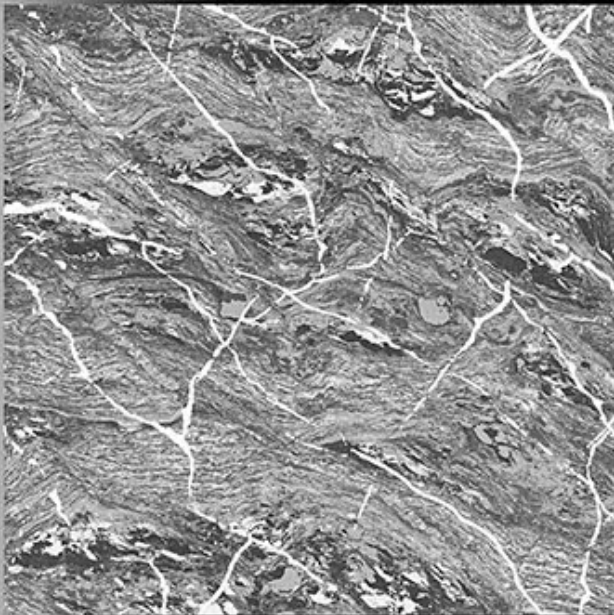

600X600 MM
Porceline Tiles

Desing No.:- **GLENZA
SCOOP**

Carving Series

600X600 MM
Porceline Tiles

Desing No.:- **GLENZA
SCOT**

Carving Series

600X600 MM
Porceline Tiles

Desing No:- **GLENZA
SINOR**