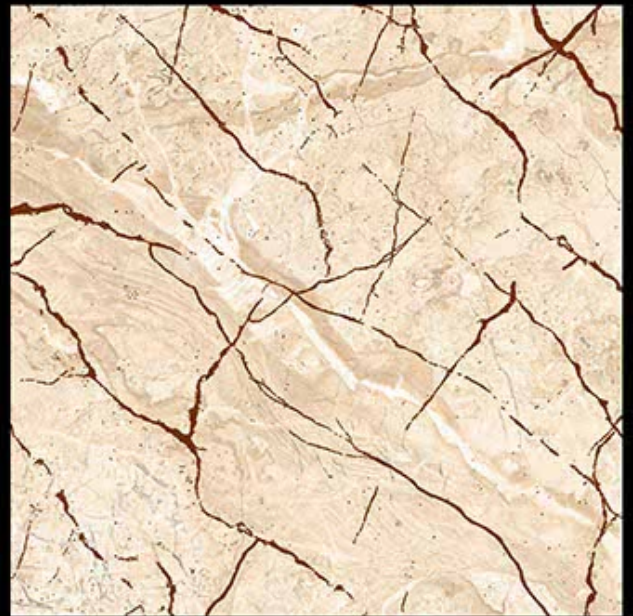

Carving Series

600X600 MM
Porceline Tiles

Desing No:- **GLENZA
POK**