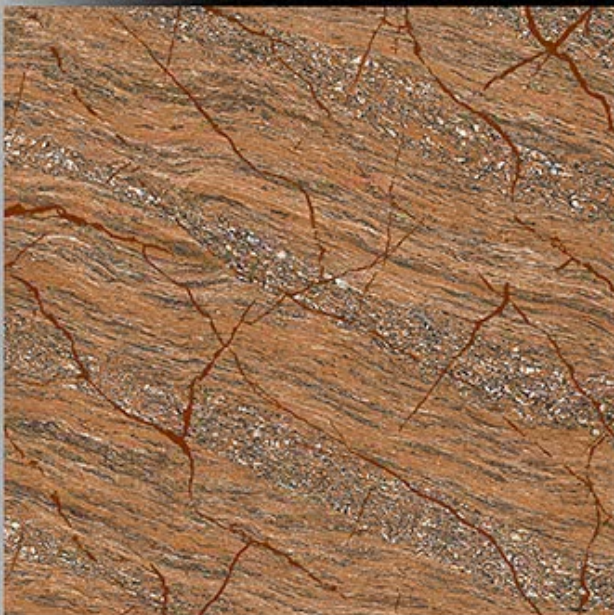

Carving Series

600X600 MM
Porceline Tiles

Desing No:- **GLENZA
POK**

Carving Series

600X600 MM
Porceline Tiles

Desing No.:- **GLENZA
PORT**

Carving Series

600X600 MM
Porceline Tiles