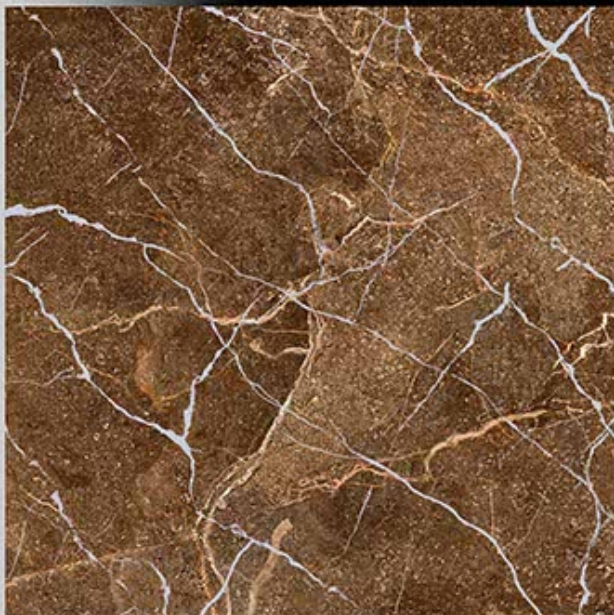

Carving Series

600X600 MM
Porceline Tiles

Desing No.:- **GLENZA
DIXO**