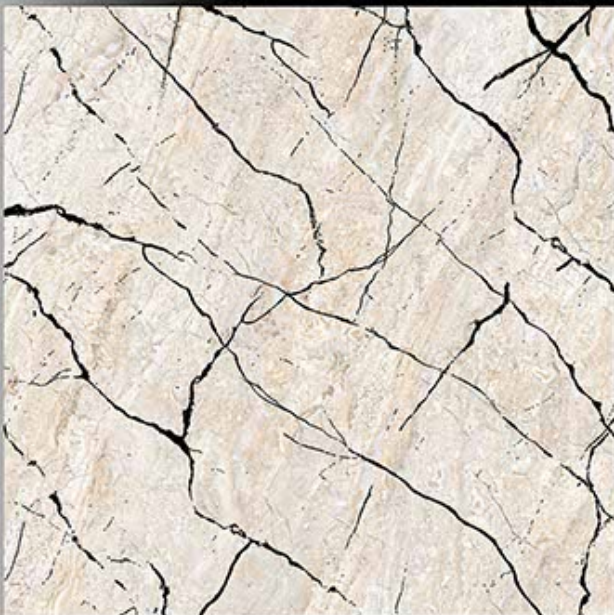

Carving Series

600X600 MM
Porceline Tiles

Desing No:- **GLENZA
SLIP**

Carving Series

600X600 MM
Porceline Tiles

Desing No:- **GLENZA
SUMTH**

Carving Series

600X600 MM
Porceline Tiles