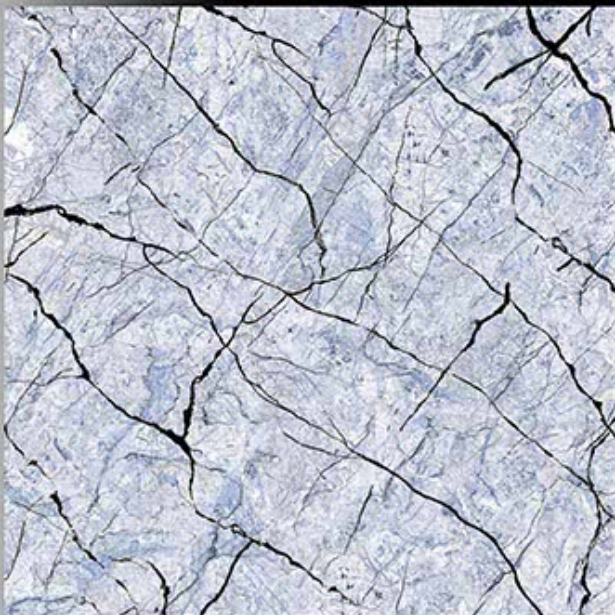

Carving Series

600X600 MM
Porceline Tiles

Desing No.:- **GLENZA
ROME**