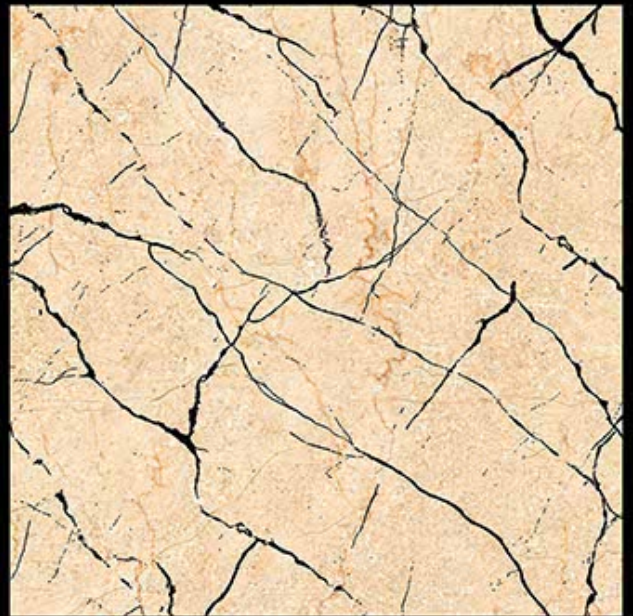

Desing No.:- **GLENZA
ROME**

Carving Series

600X600 MM
Porceline Tiles

Desing No.:- **GLENZA
ROSSA**

Carving Series

600X600 MM
Porceline Tiles

Desing No:- **GLENZA
SANDY**

Carving Series