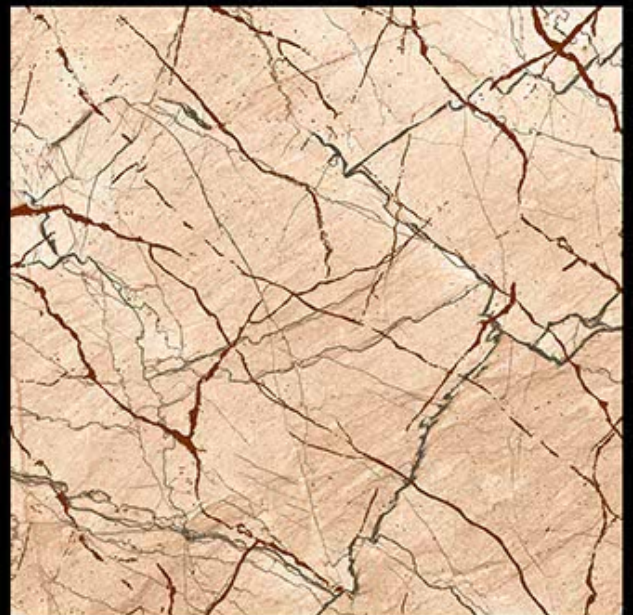

600X600 MM
Porceline Tiles

Desing No.:- **GLENZA
NIOS**

Carving Series

600X600 MM
Porcelain Tiles

Desing No:- **GLENZA
PINE**

Carving Series

600X600 MM
Porceline Tiles

Desing No.:- **GLENZA
PIOS**