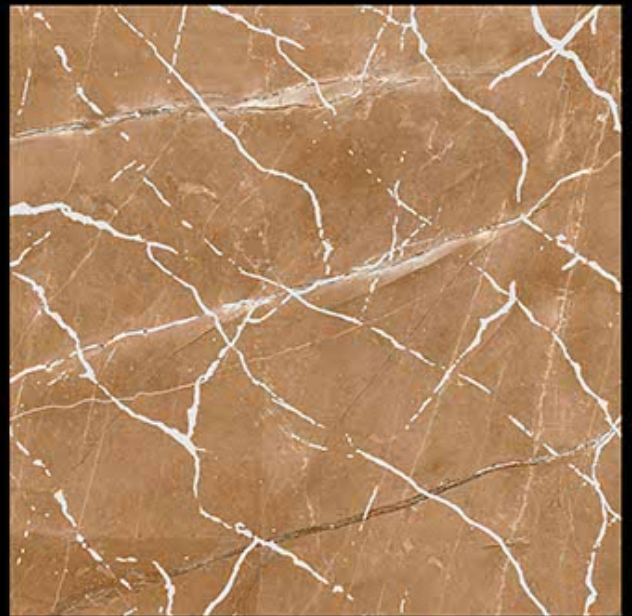

Carving Series

600X600 MM
Porceline Tiles

Desing No.:- **GLENZA
SCOOP**