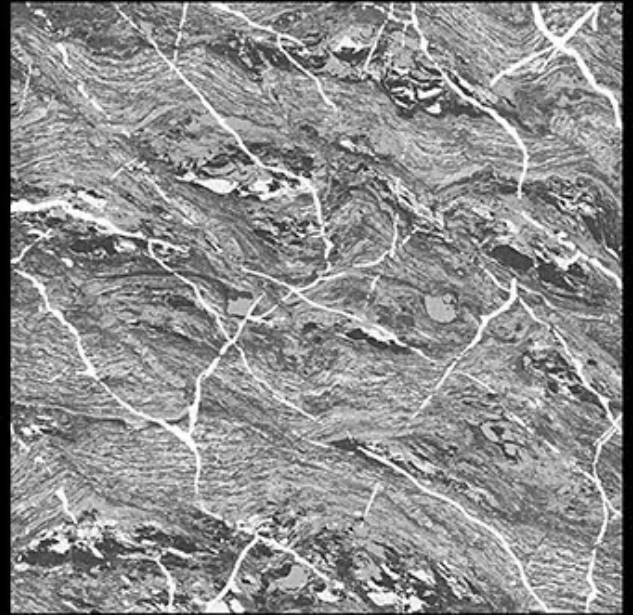

600X600 MM
Porceline Tiles

Desing No.:- **GLENZA
SCOOP**

Carving Series

600X600 MM
Porceline Tiles

Desing No.:- **GLENZA
SCOT**

Carving Series

600X600 MM
Porceline Tiles

Desing No:- **GLENZA
SINOR**