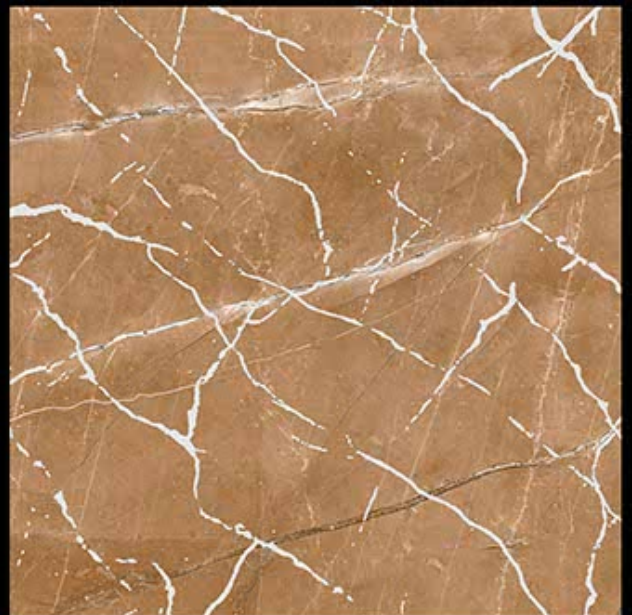

Carving Series

600X600 MM
Porceline Tiles

Desing No.:- **GLENZA
SCOOP**