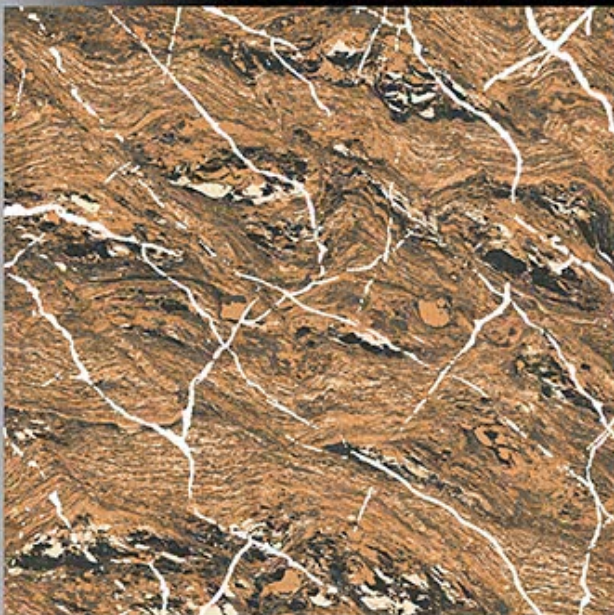

Carving Series

600X600 MM
Porceline Tiles

Desing No.:- **GLENZA
DOVAR**