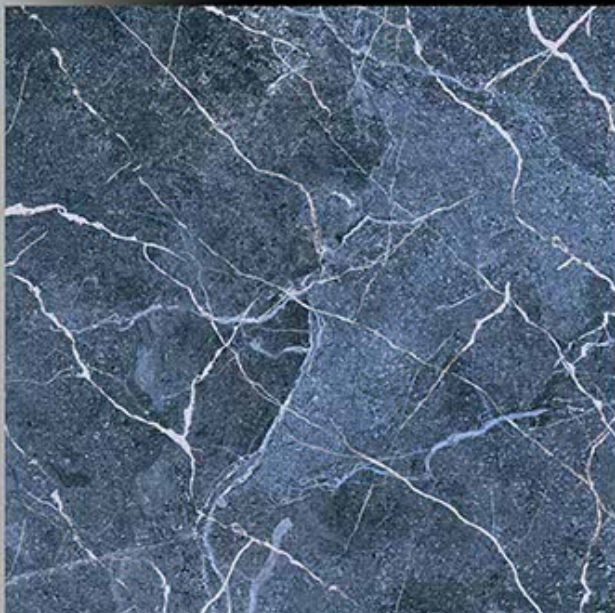

Carving Series

600X600 MM
Porceline Tiles

Desing No.:- **GLENZA
GRIS**