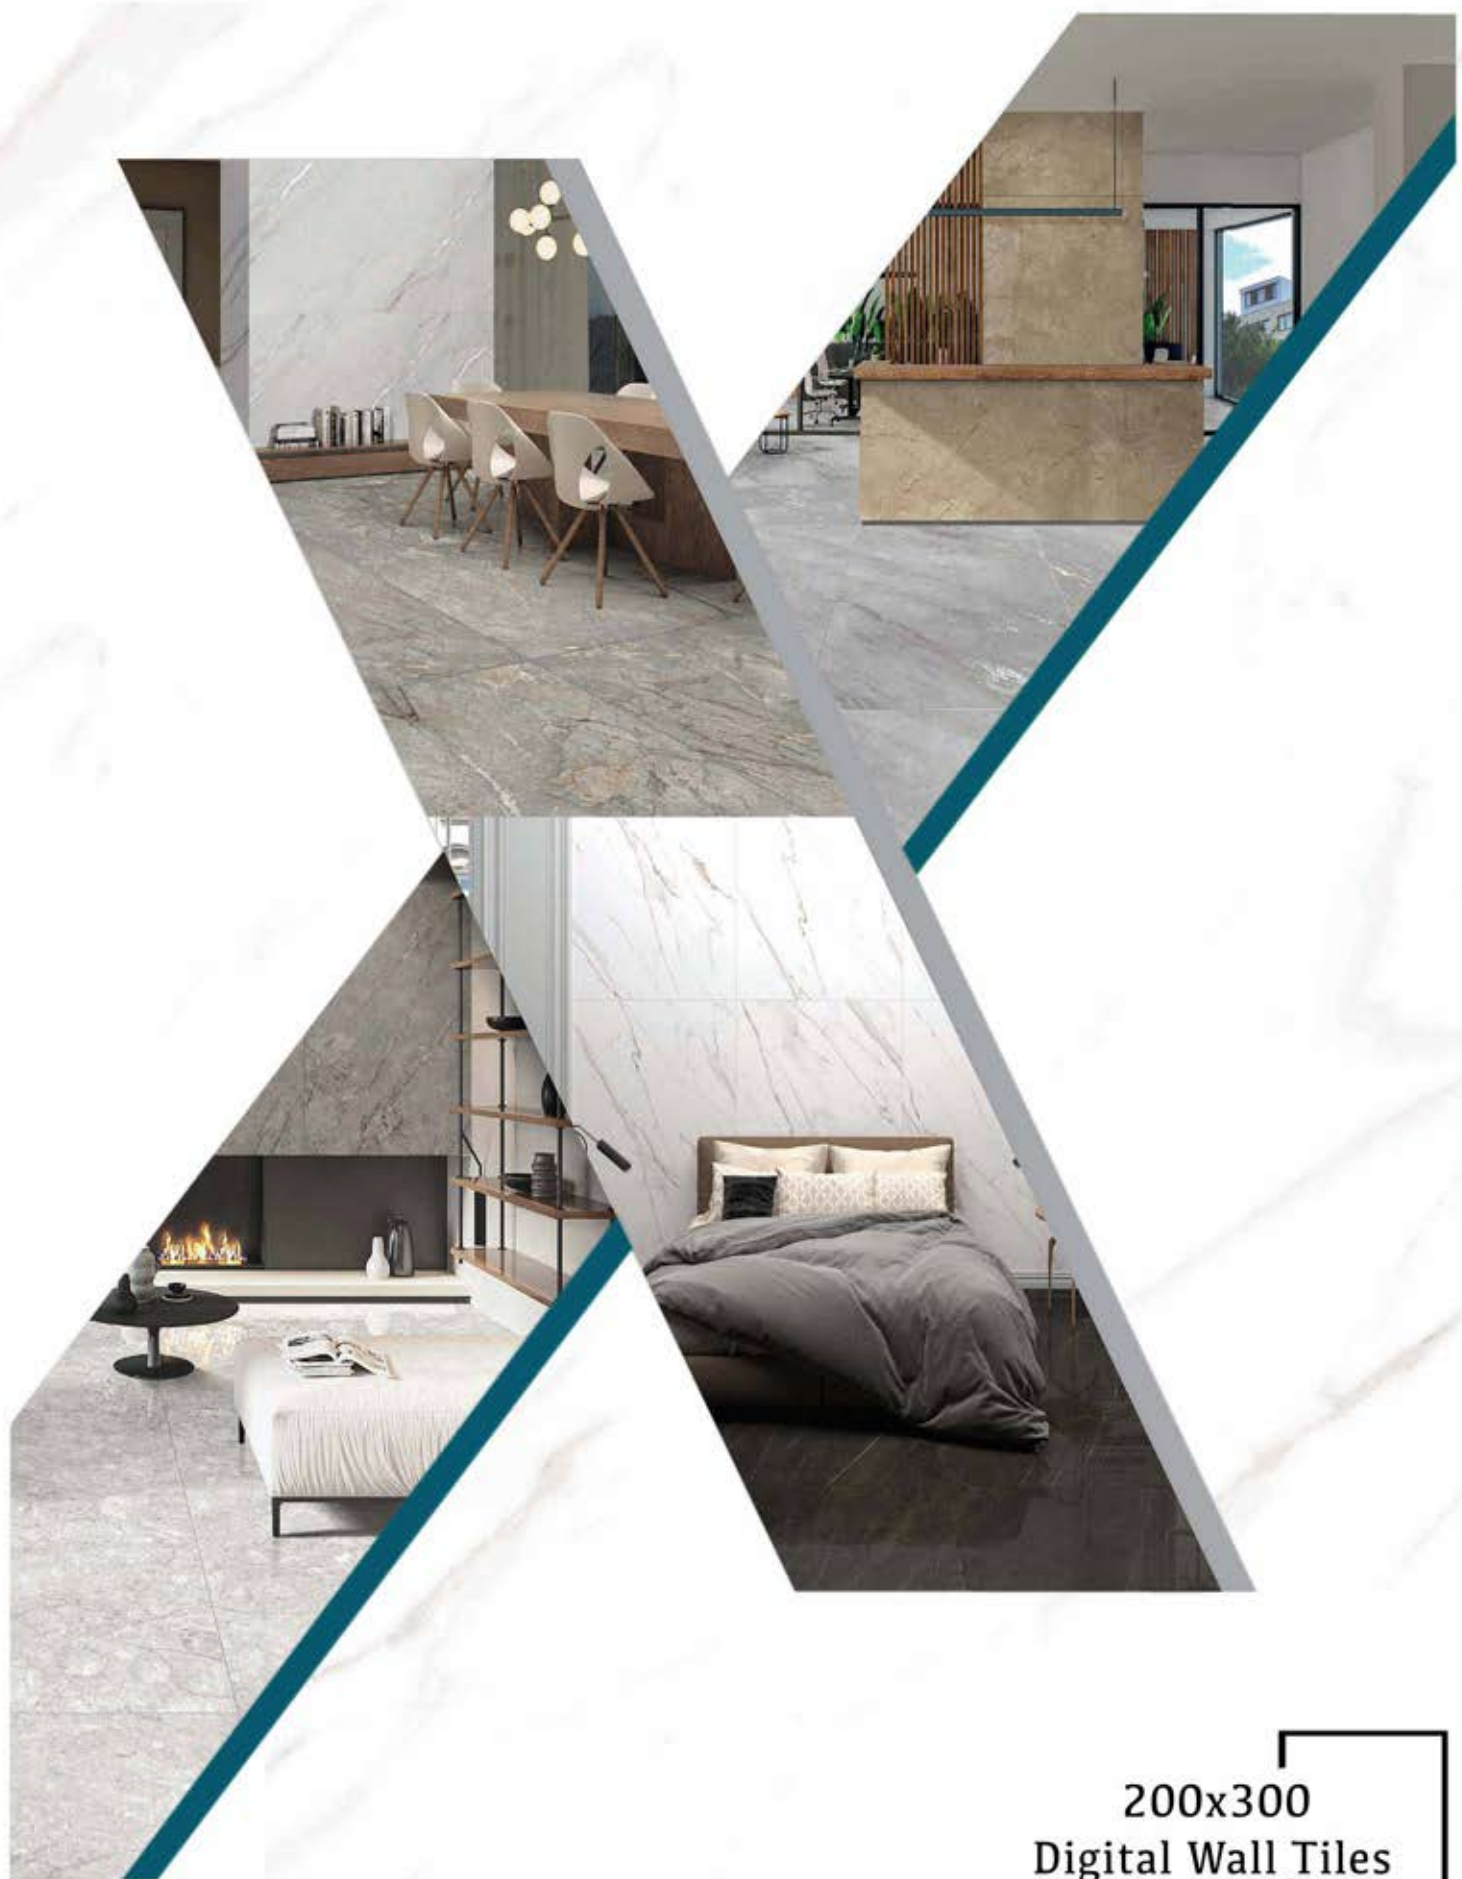

N NAMO CERAMIC'S

+91 98251 28471

www.namoceramics.com

bhimanidharmesh9825128471@gmail.com

200x300
Digital Wall Tiles