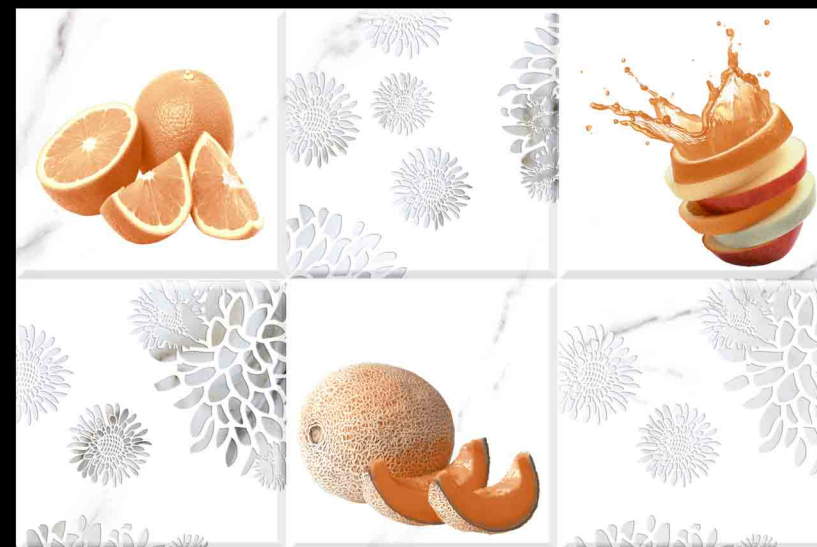

200x300mm
digital
wall tiles

KT 401 L

KT 401 HL 1

KT 401 HL 2

KT 401 HL 3

KT 401 HL 4

**Thank
You...**