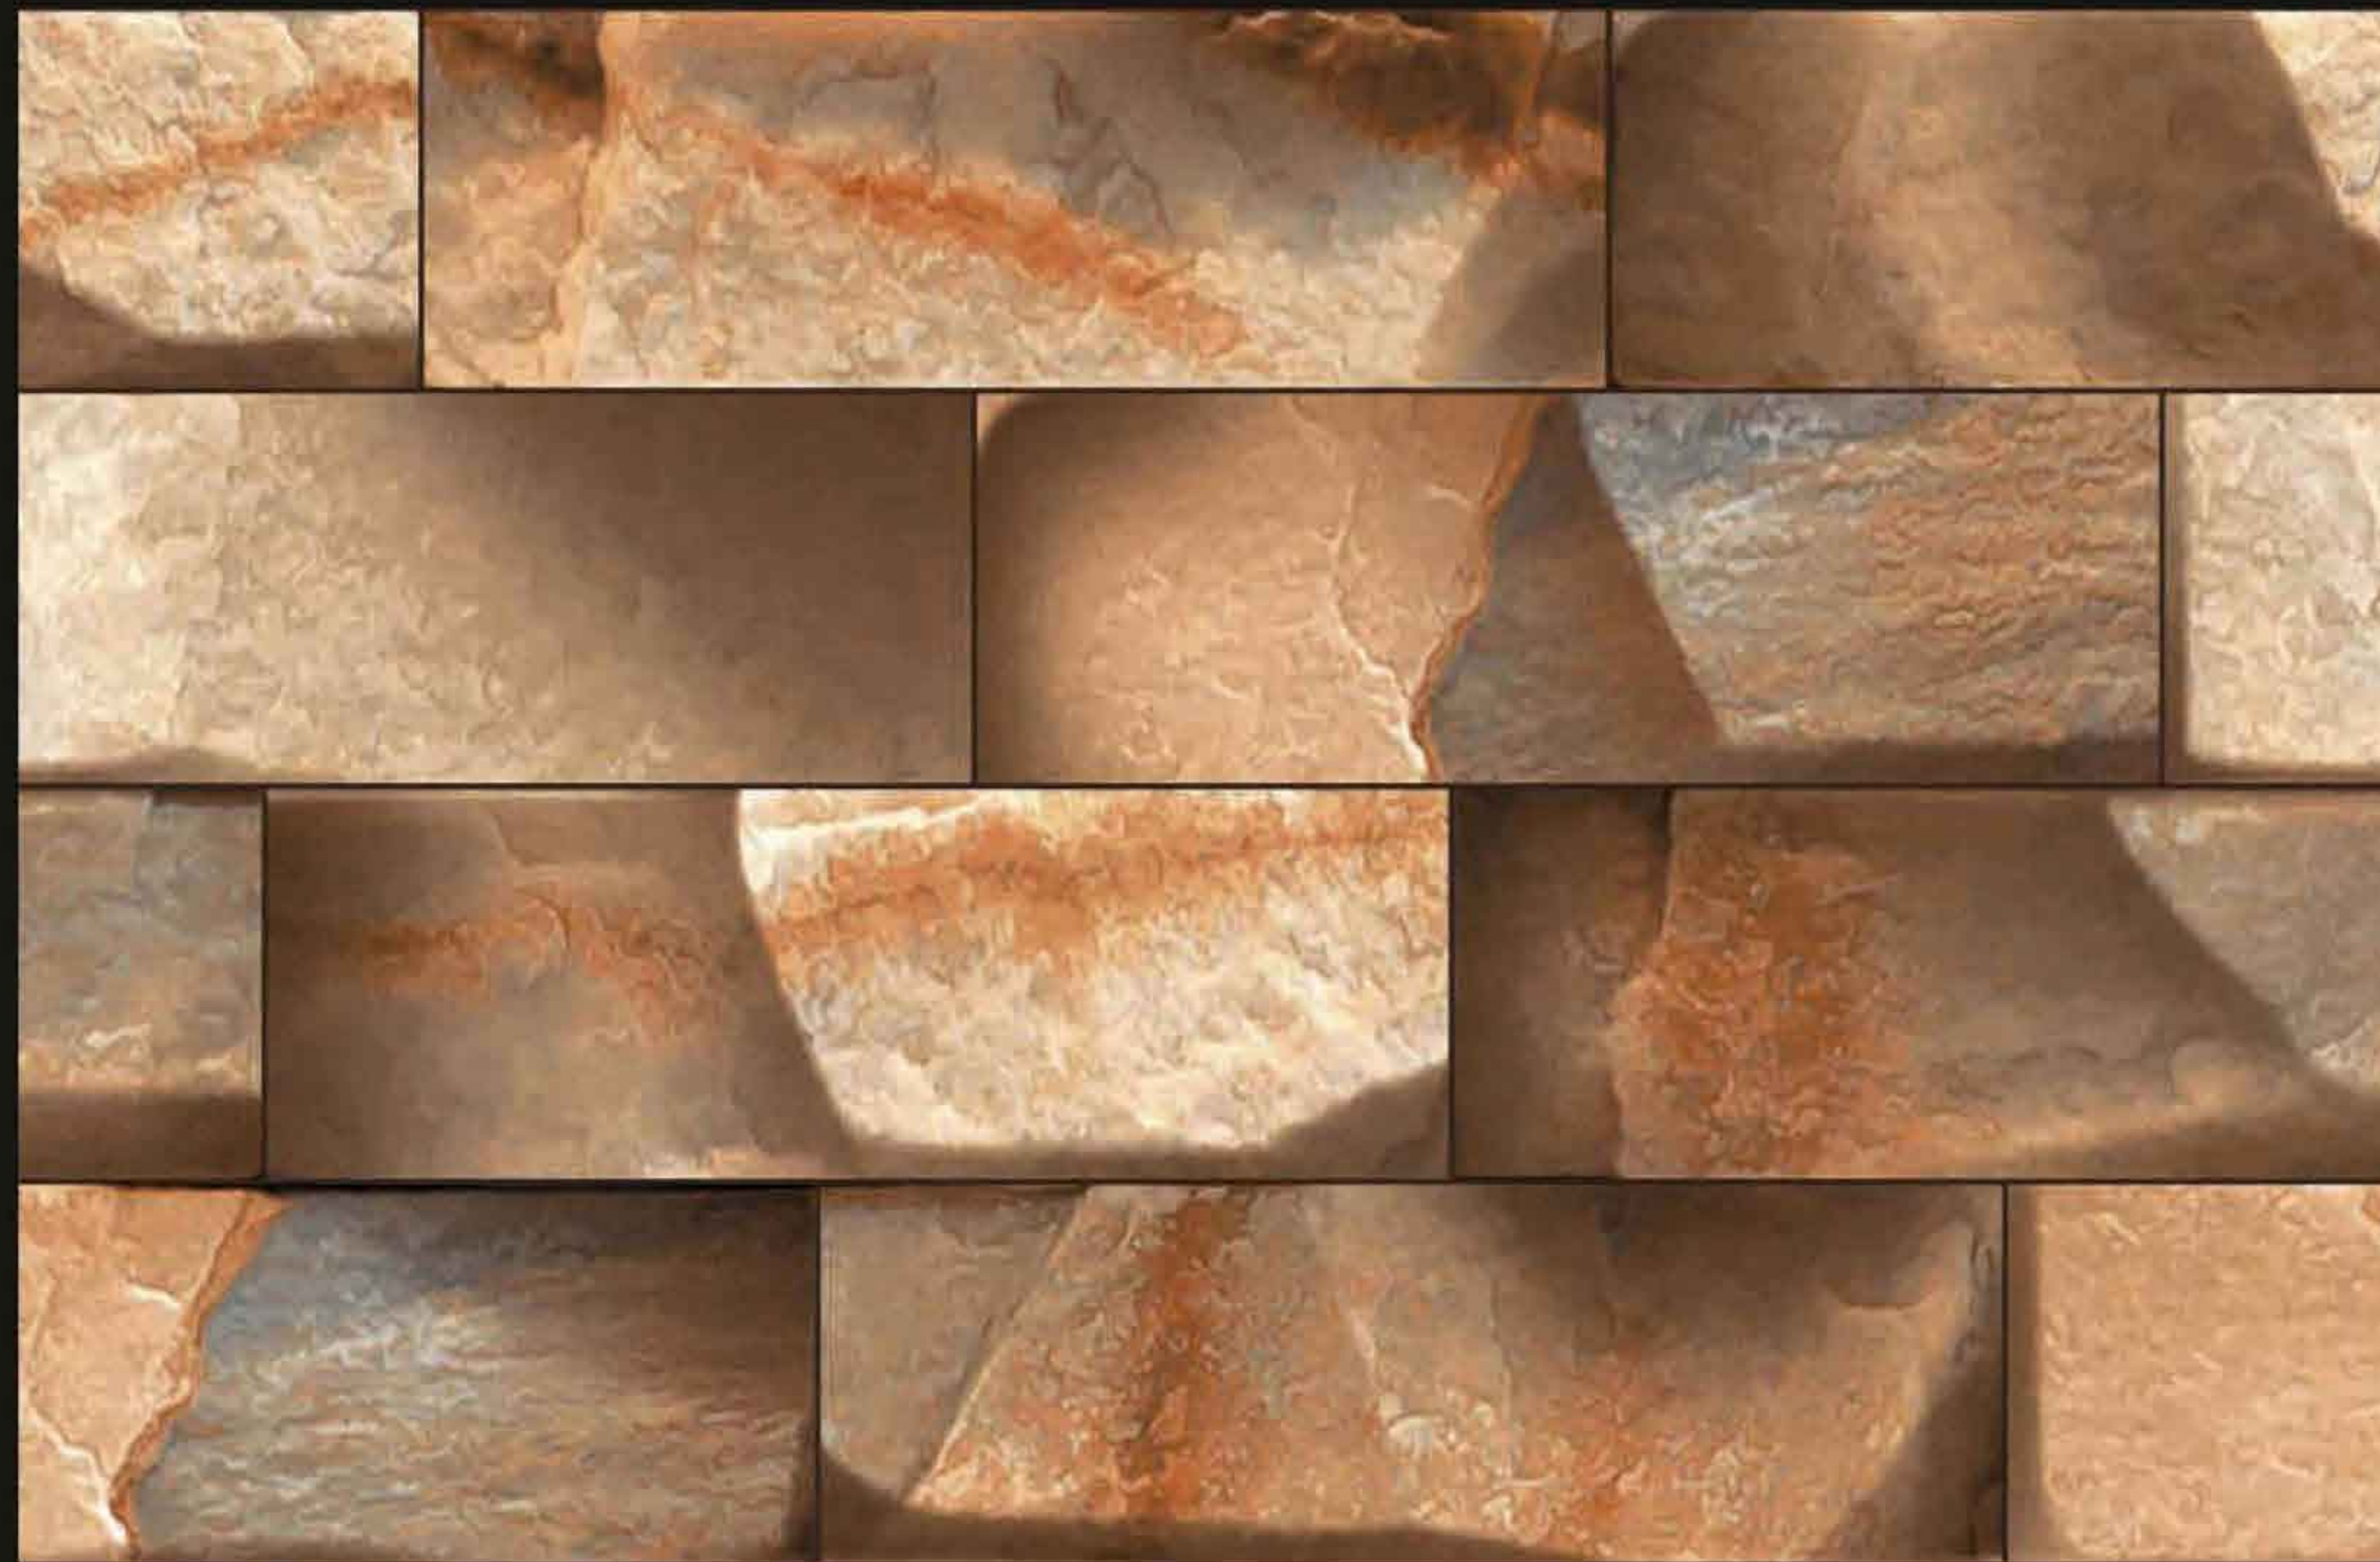

ELEVATION SERIES

DIGITAL WALL TILES
300x200MM

ELE 390