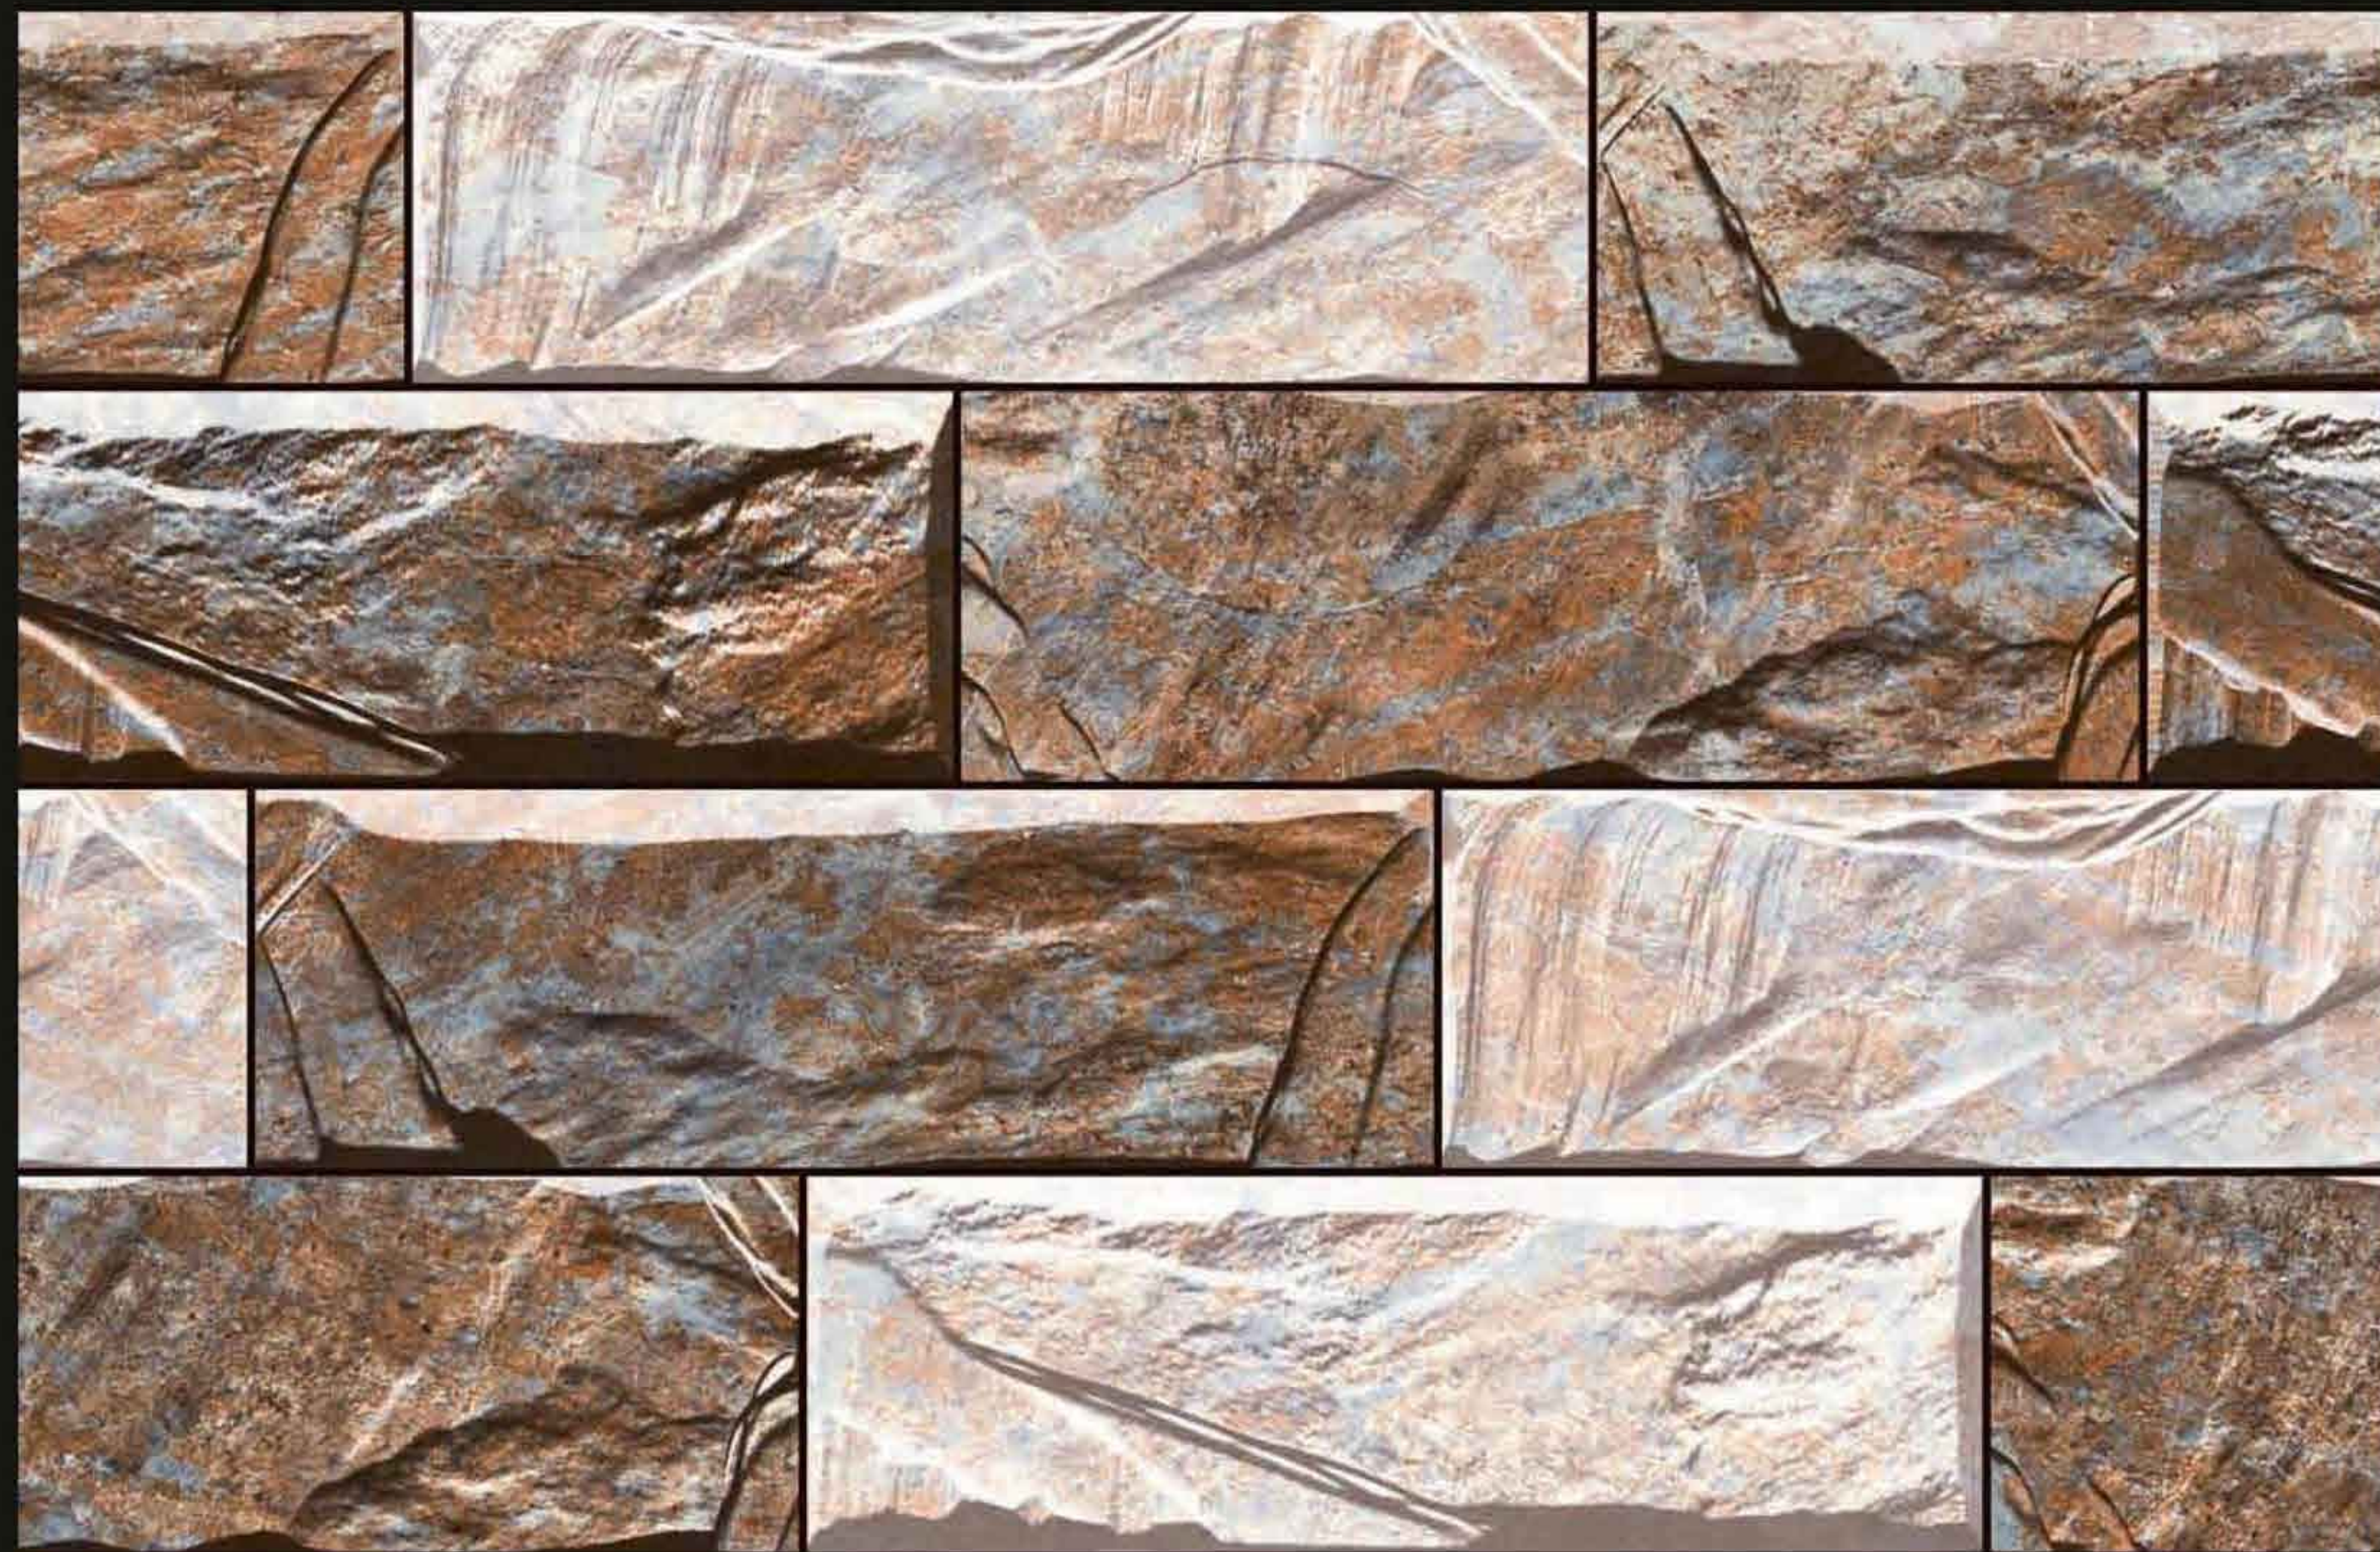

ELE 373

ELEVATION SERIES

DIGITAL WALL TILES
300x200MM

ELE 374

ELEVATION SERIES

DIGITAL WALL TILES
300x200MM

ELE 375

ELEVATION SERIES