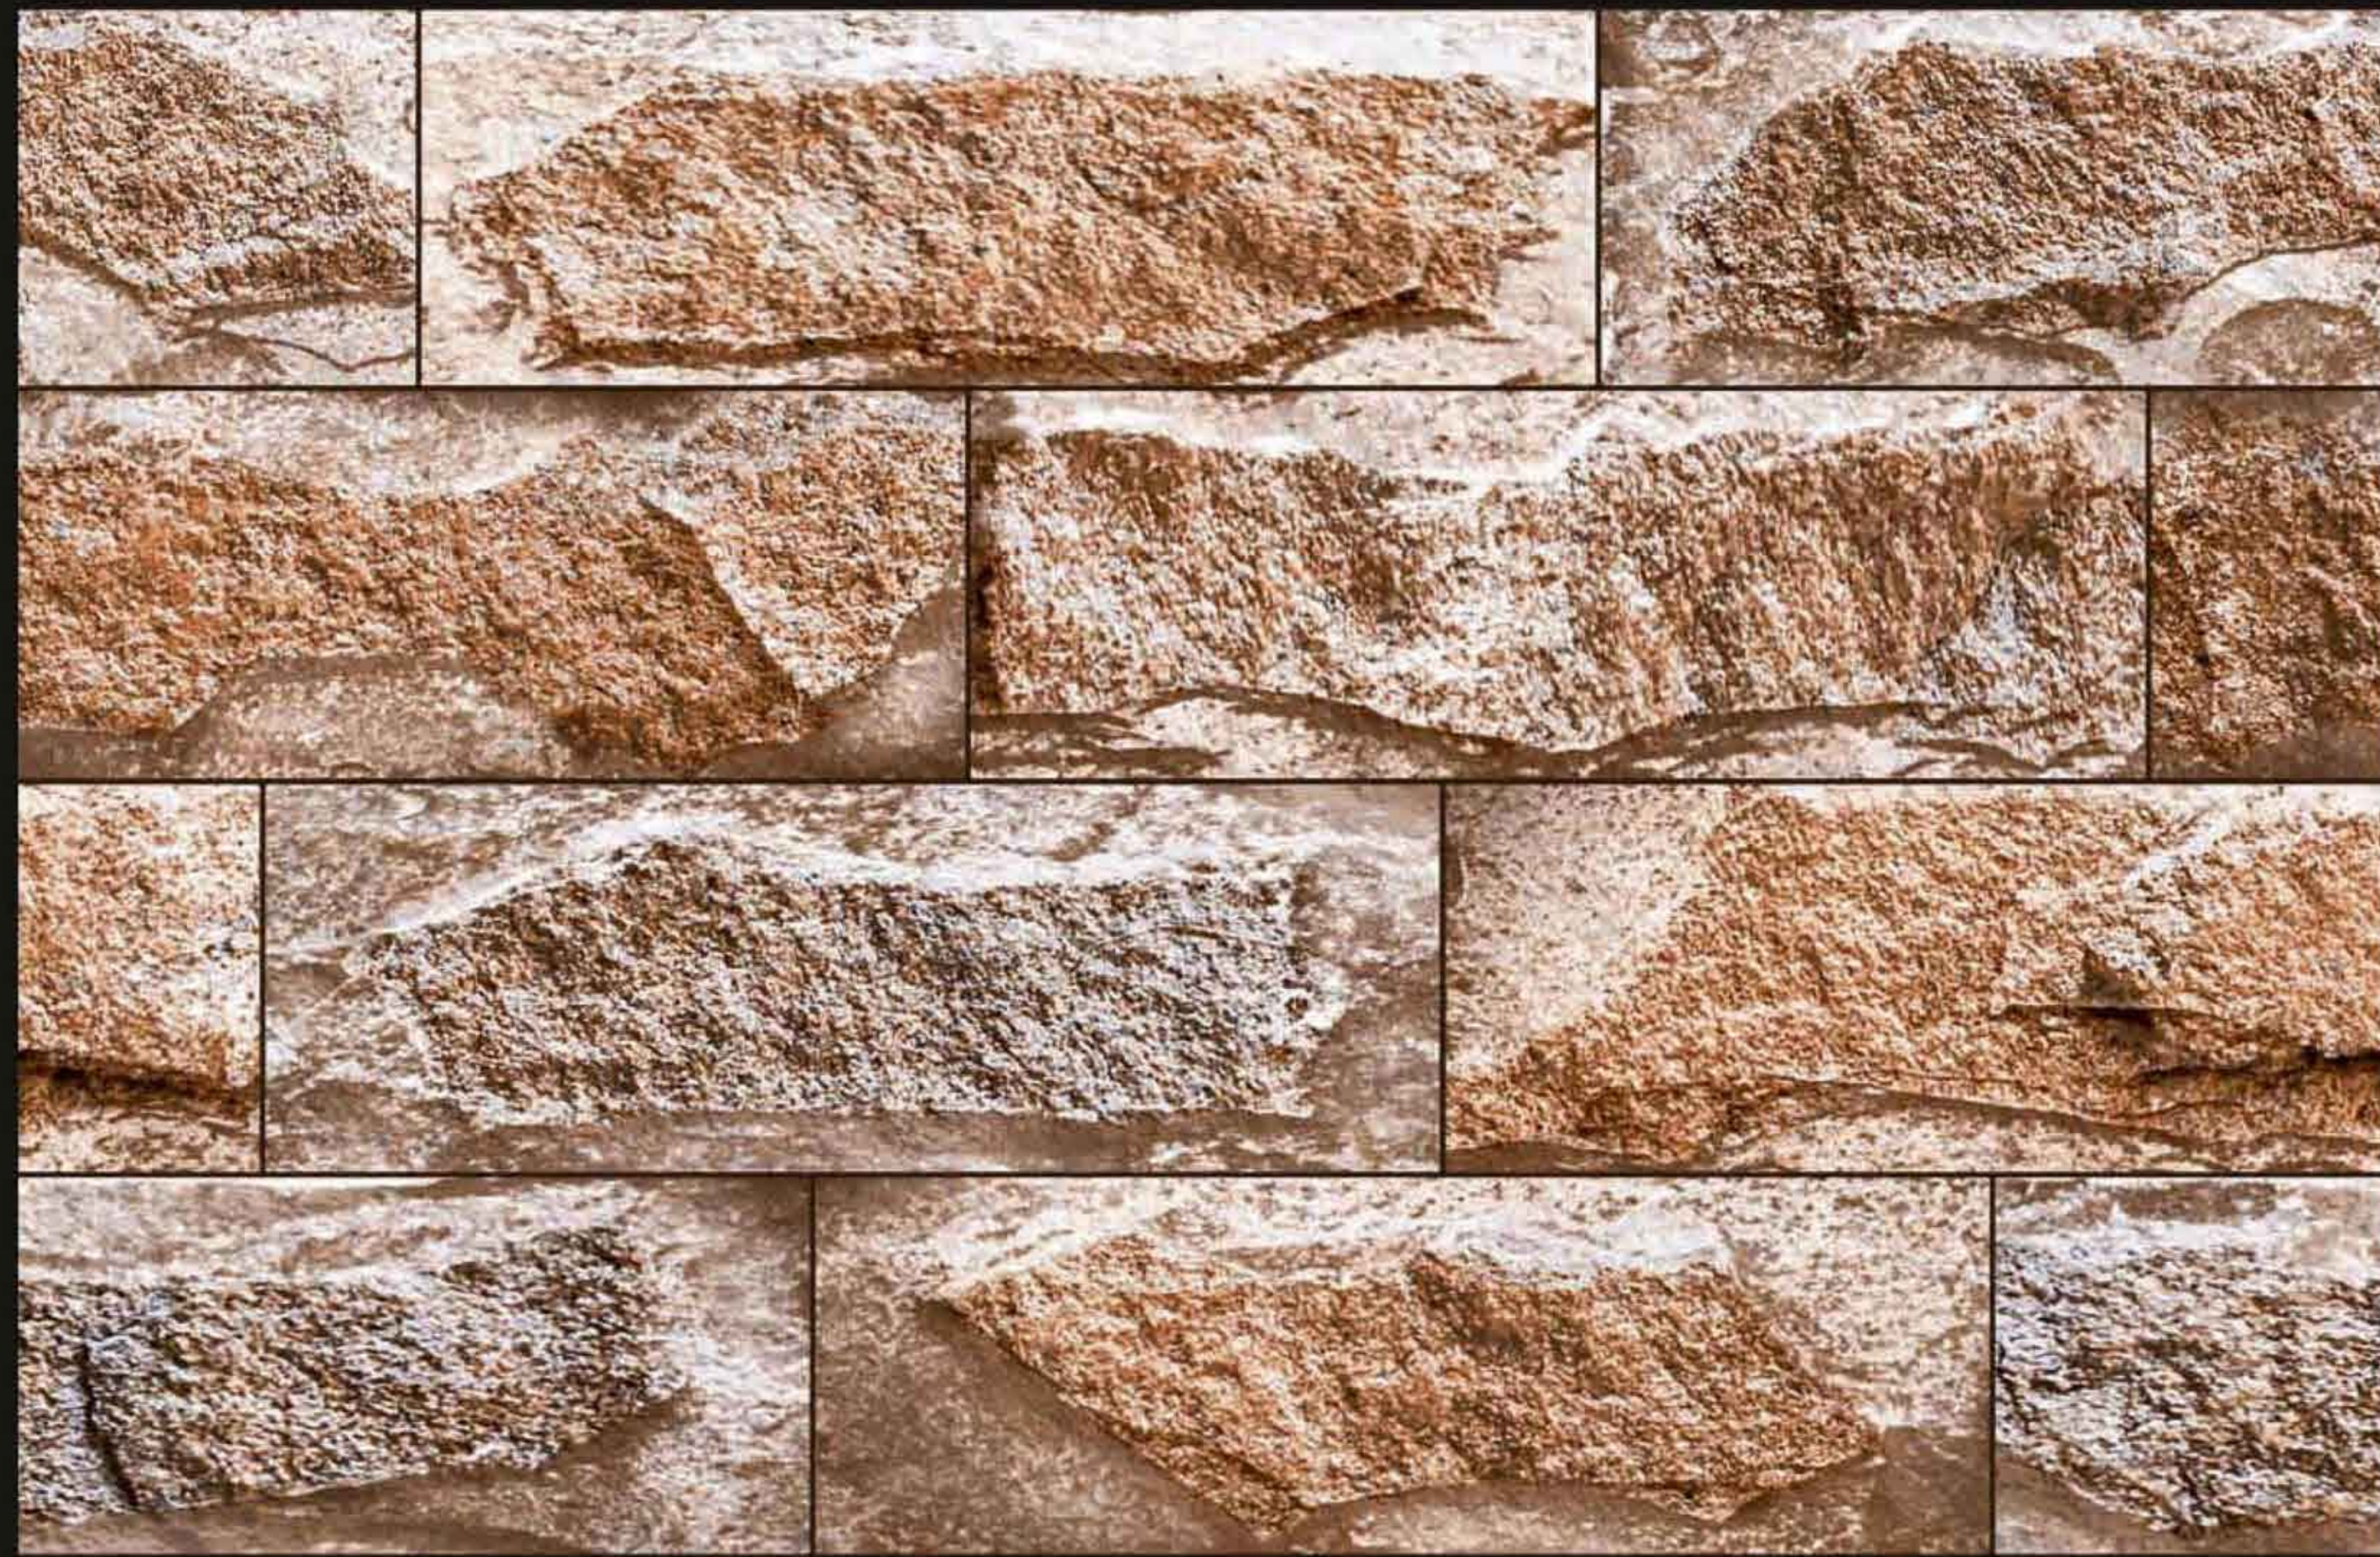

ELEVATION SERIES

DIGITAL WALL TILES
300x200MM

ELE 387

ELEVATION SERIES

DIGITAL WALL TILES
300x200MM

ELE 388

ELEVATION SERIES

DIGITAL WALL TILES
300x200MM