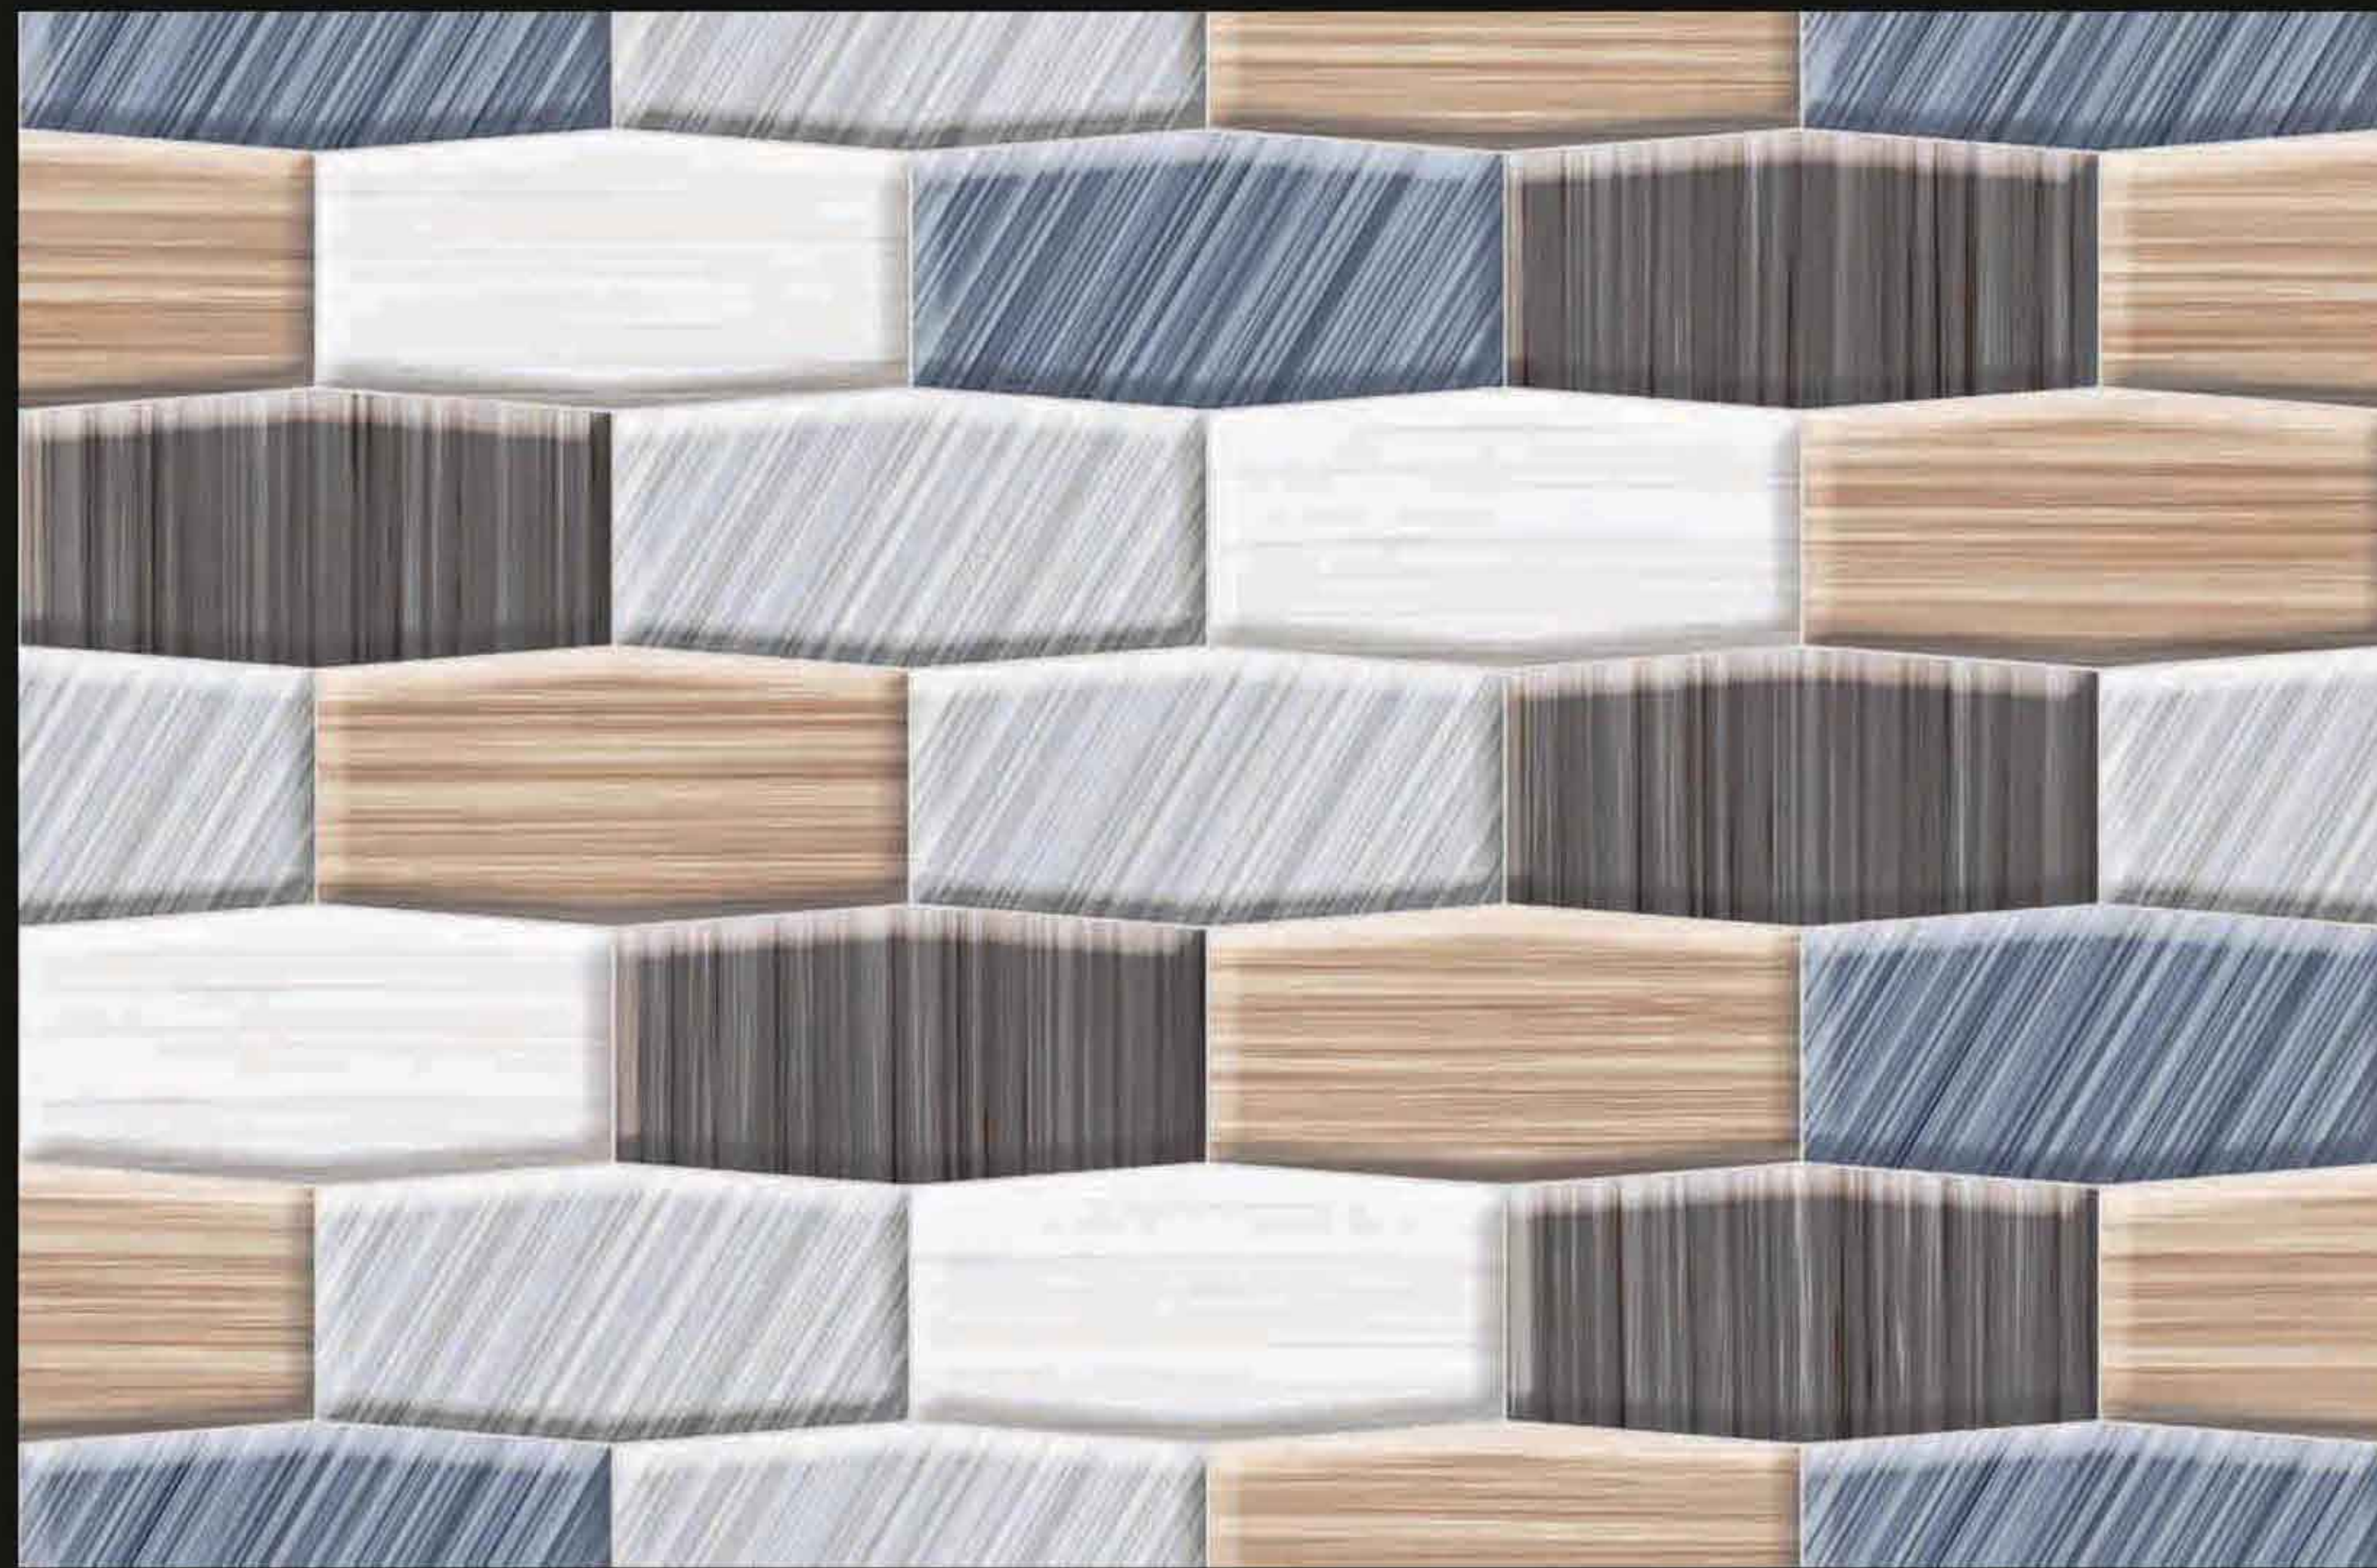

ELE 362

ELEVATION SERIES

DIGITAL WALL TILES
300x200MM

ELE 363