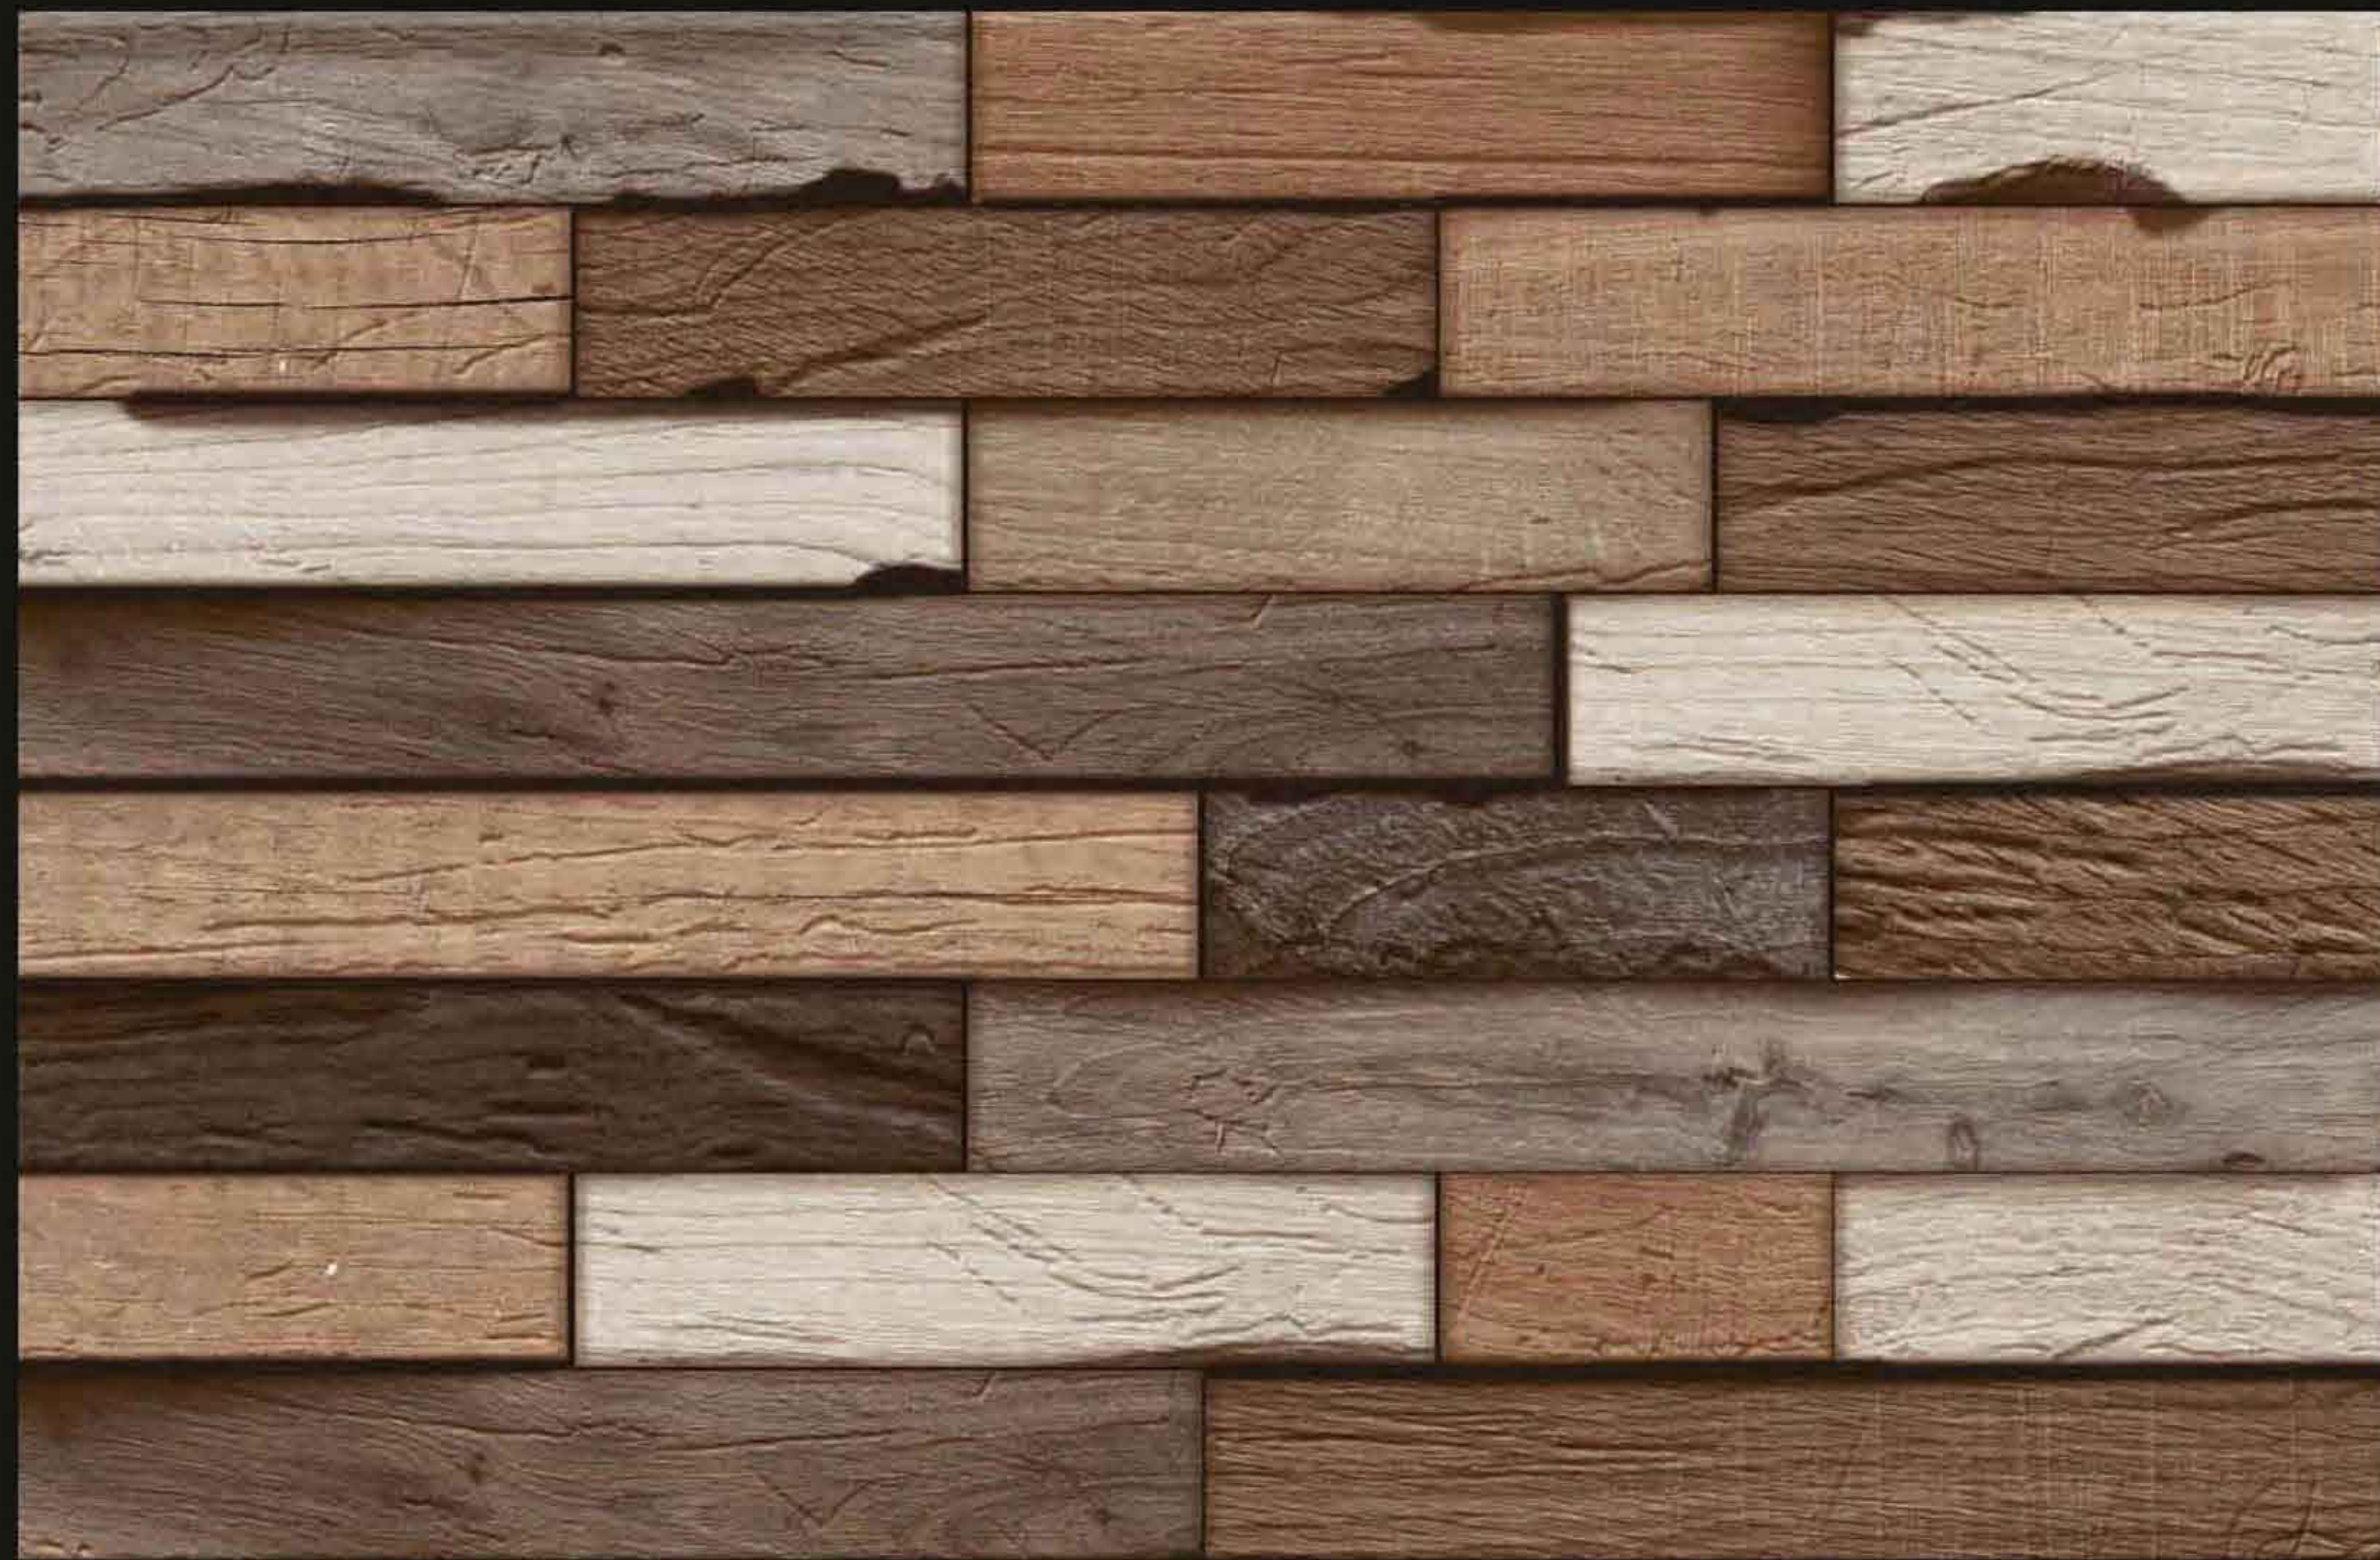

DIGITAL WALL TILES
300x200MM

ELE 360

ELEVATION SERIES

DIGITAL WALL TILES
300x200MM

ELE 361

ELEVATION SERIES

DIGITAL WALL TILES
300x200MM

ELE 362