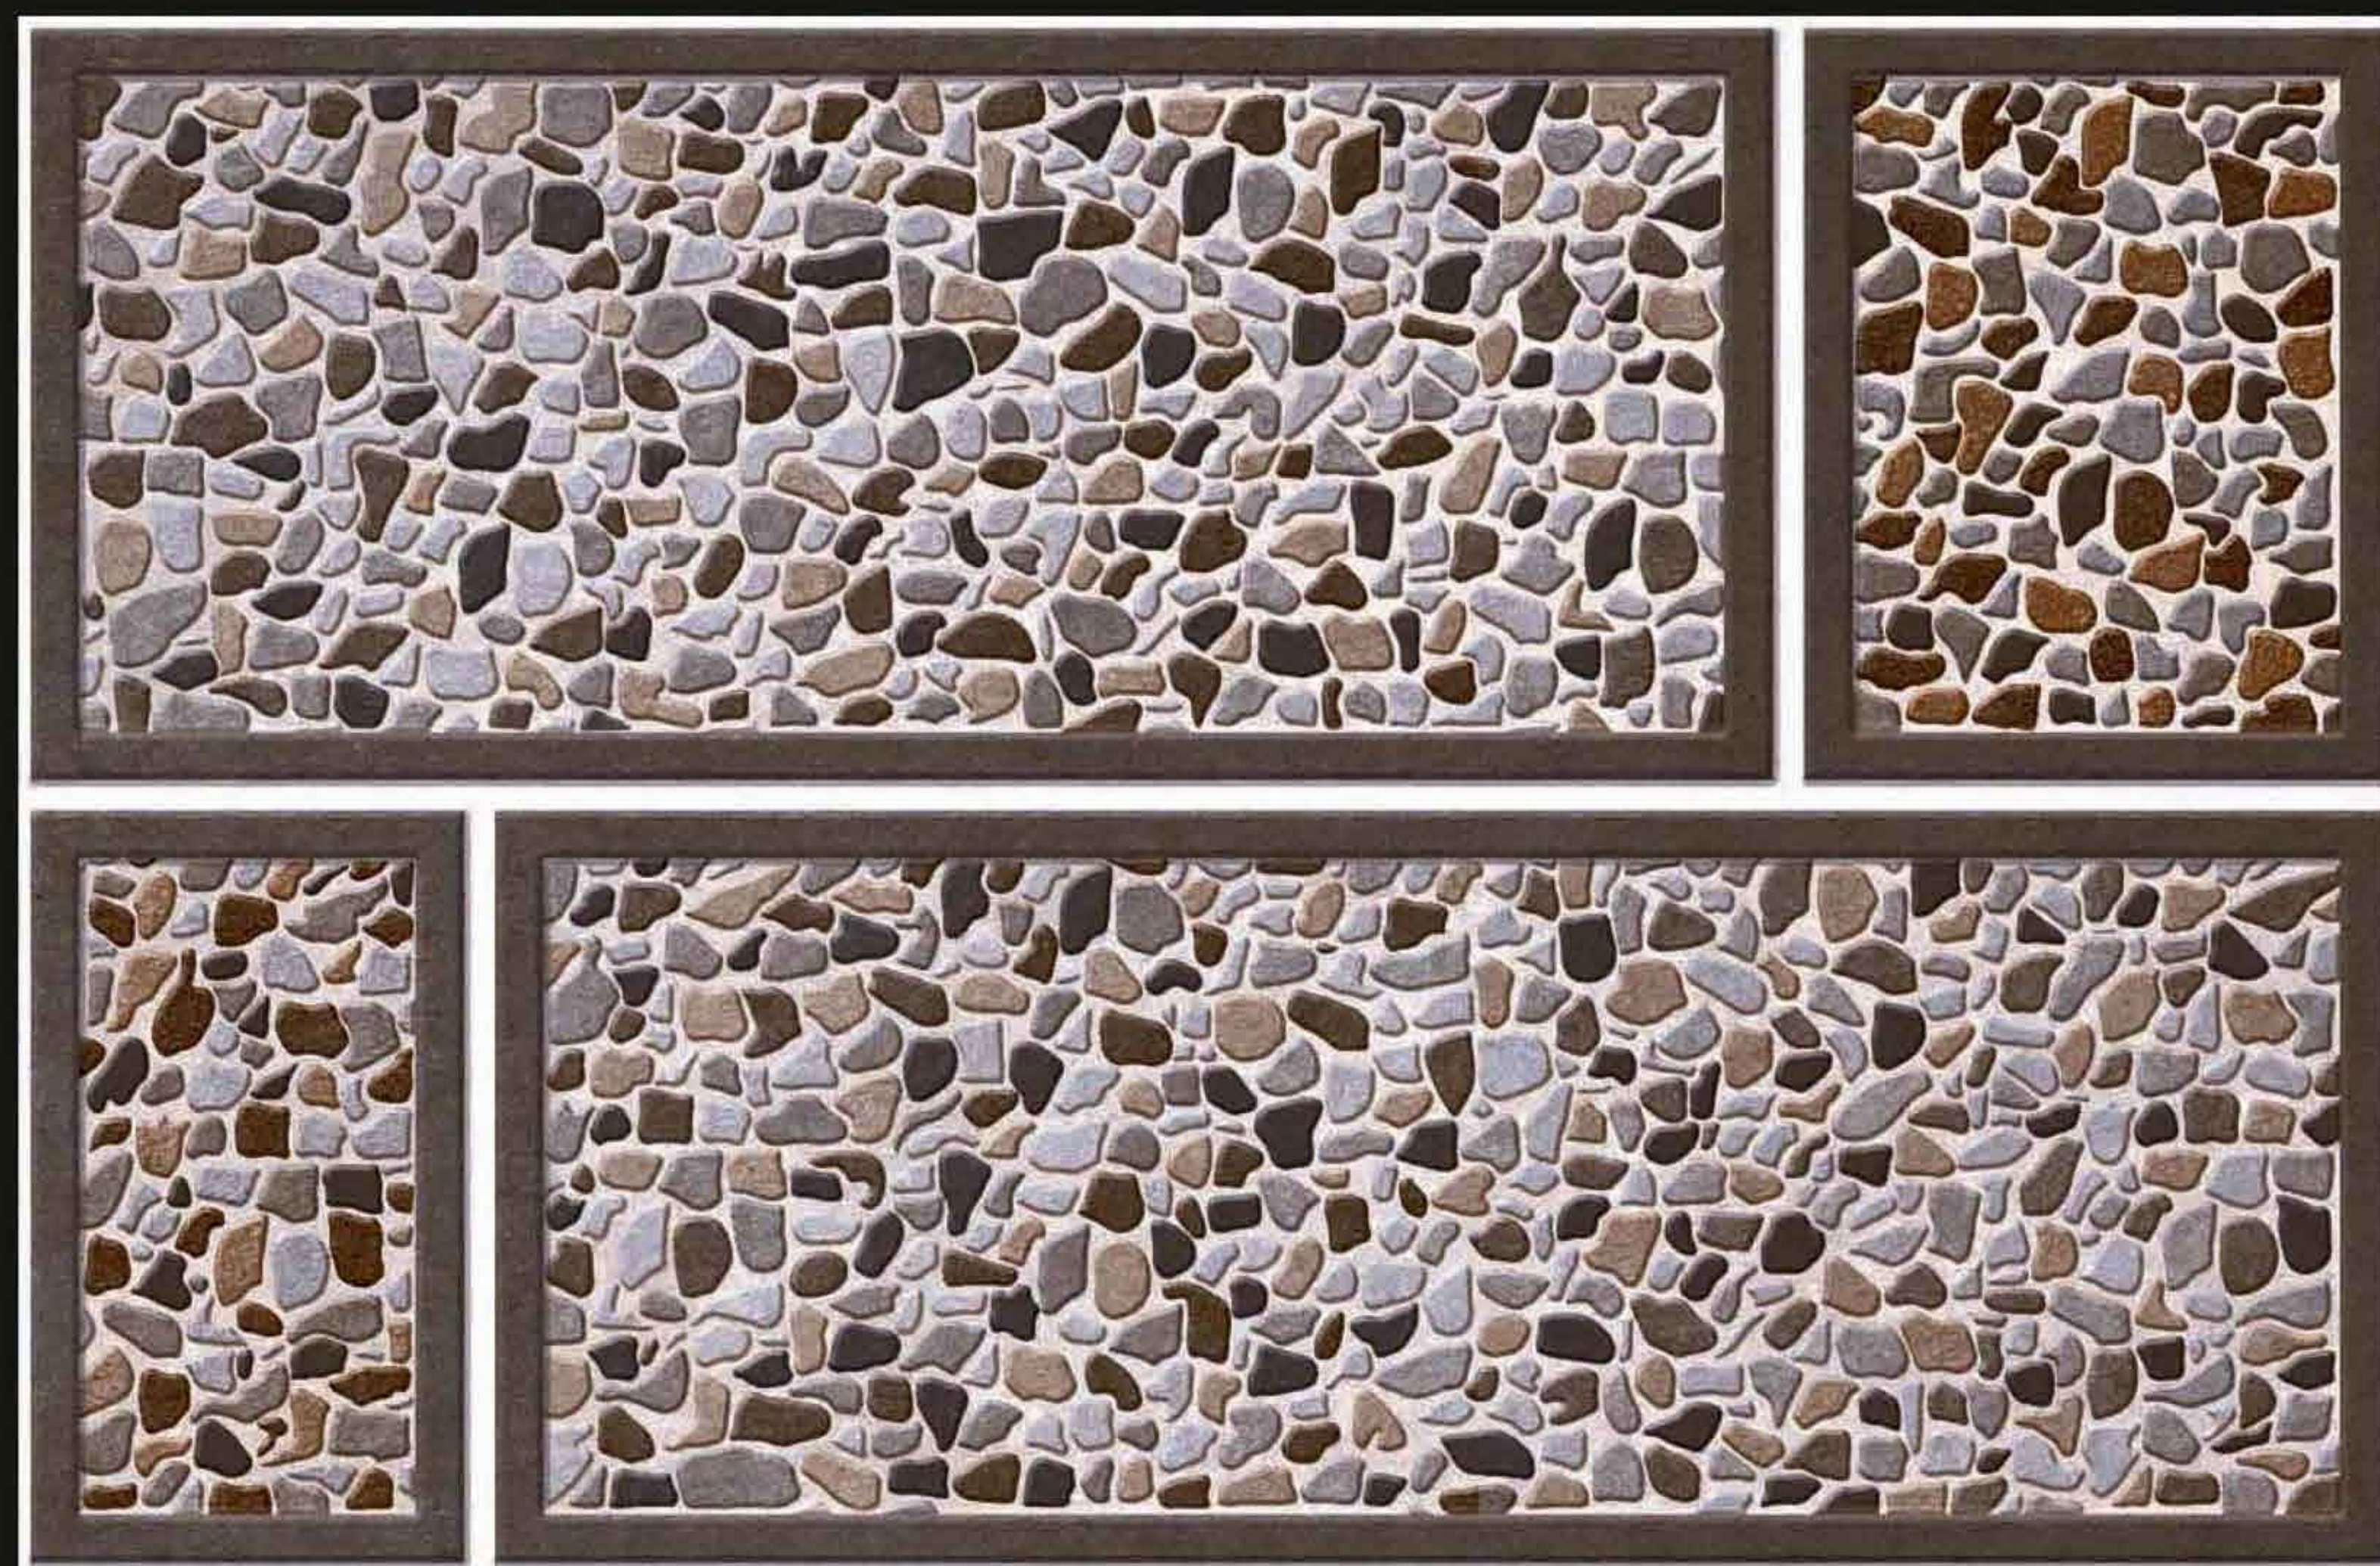

ELEVATION SERIES

DIGITAL WALL TILES
300x200MM

ELE 377