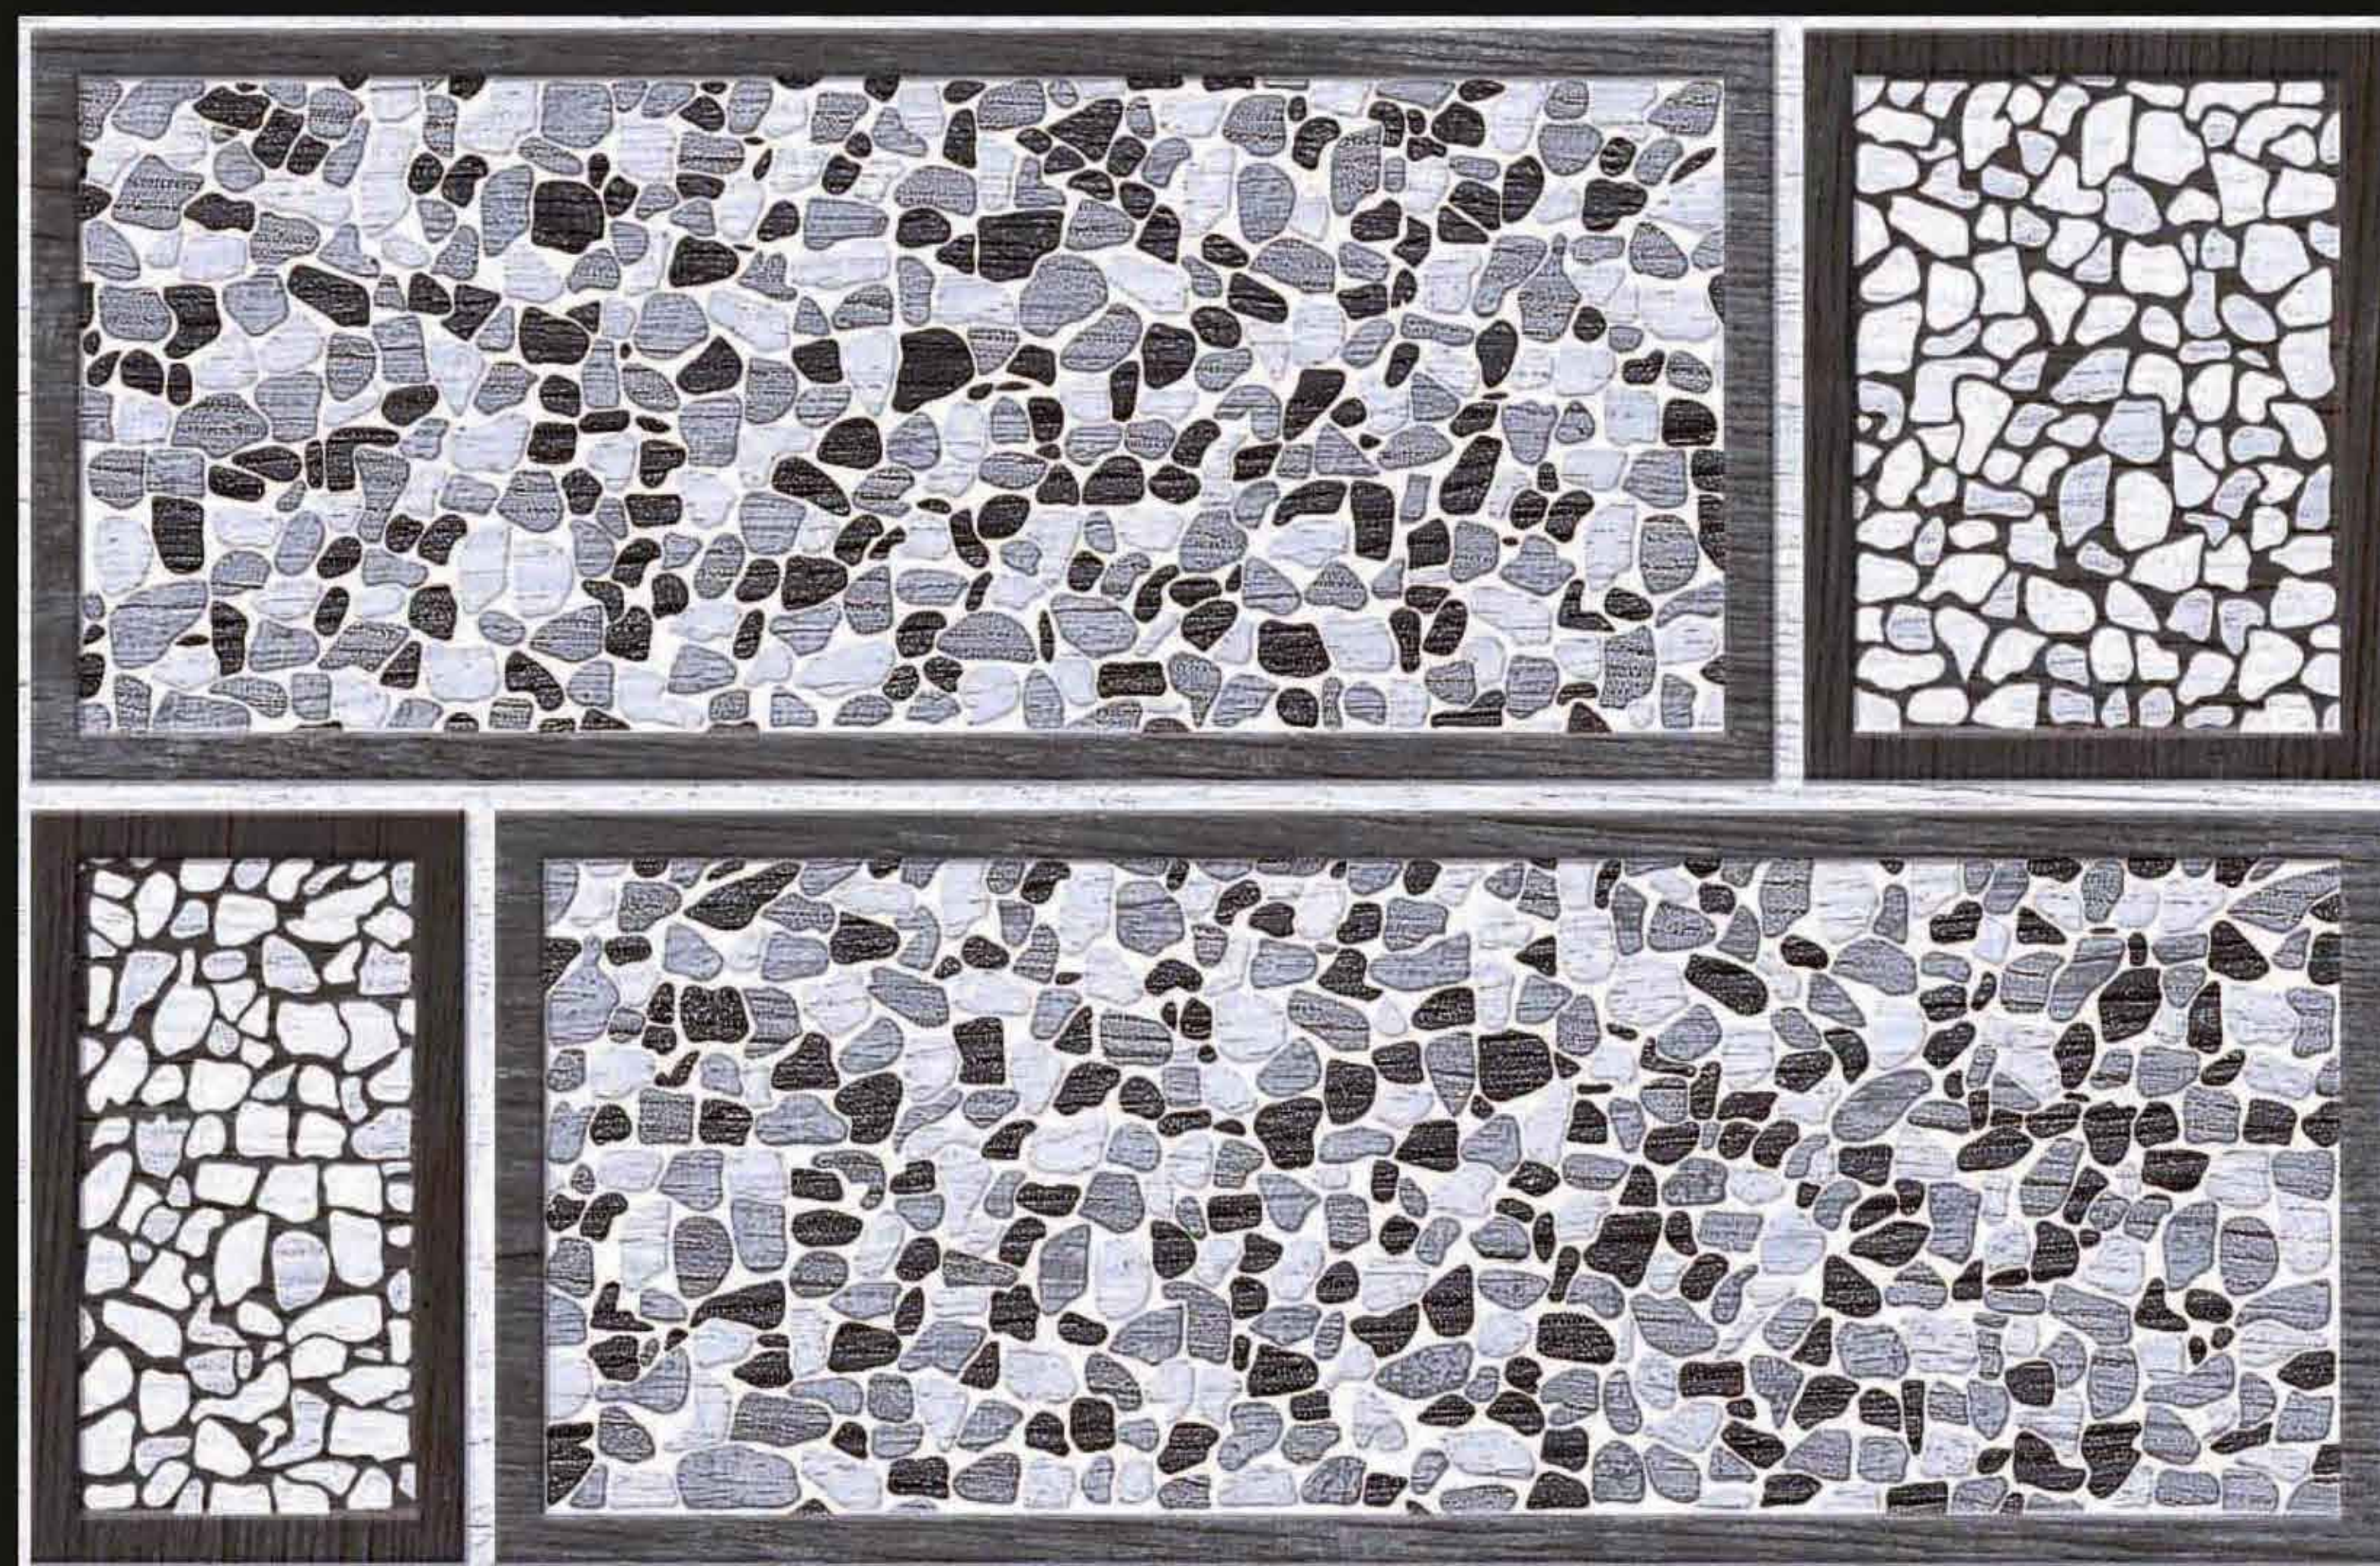

ELEVATION SERIES

DIGITAL WALL TILES
300x200MM

ELE 371

ELEVATION SERIES

DIGITAL WALL TILES
300x200MM

ELE 372

ELEVATION SERIES

DIGITAL WALL TILES
300x200MM