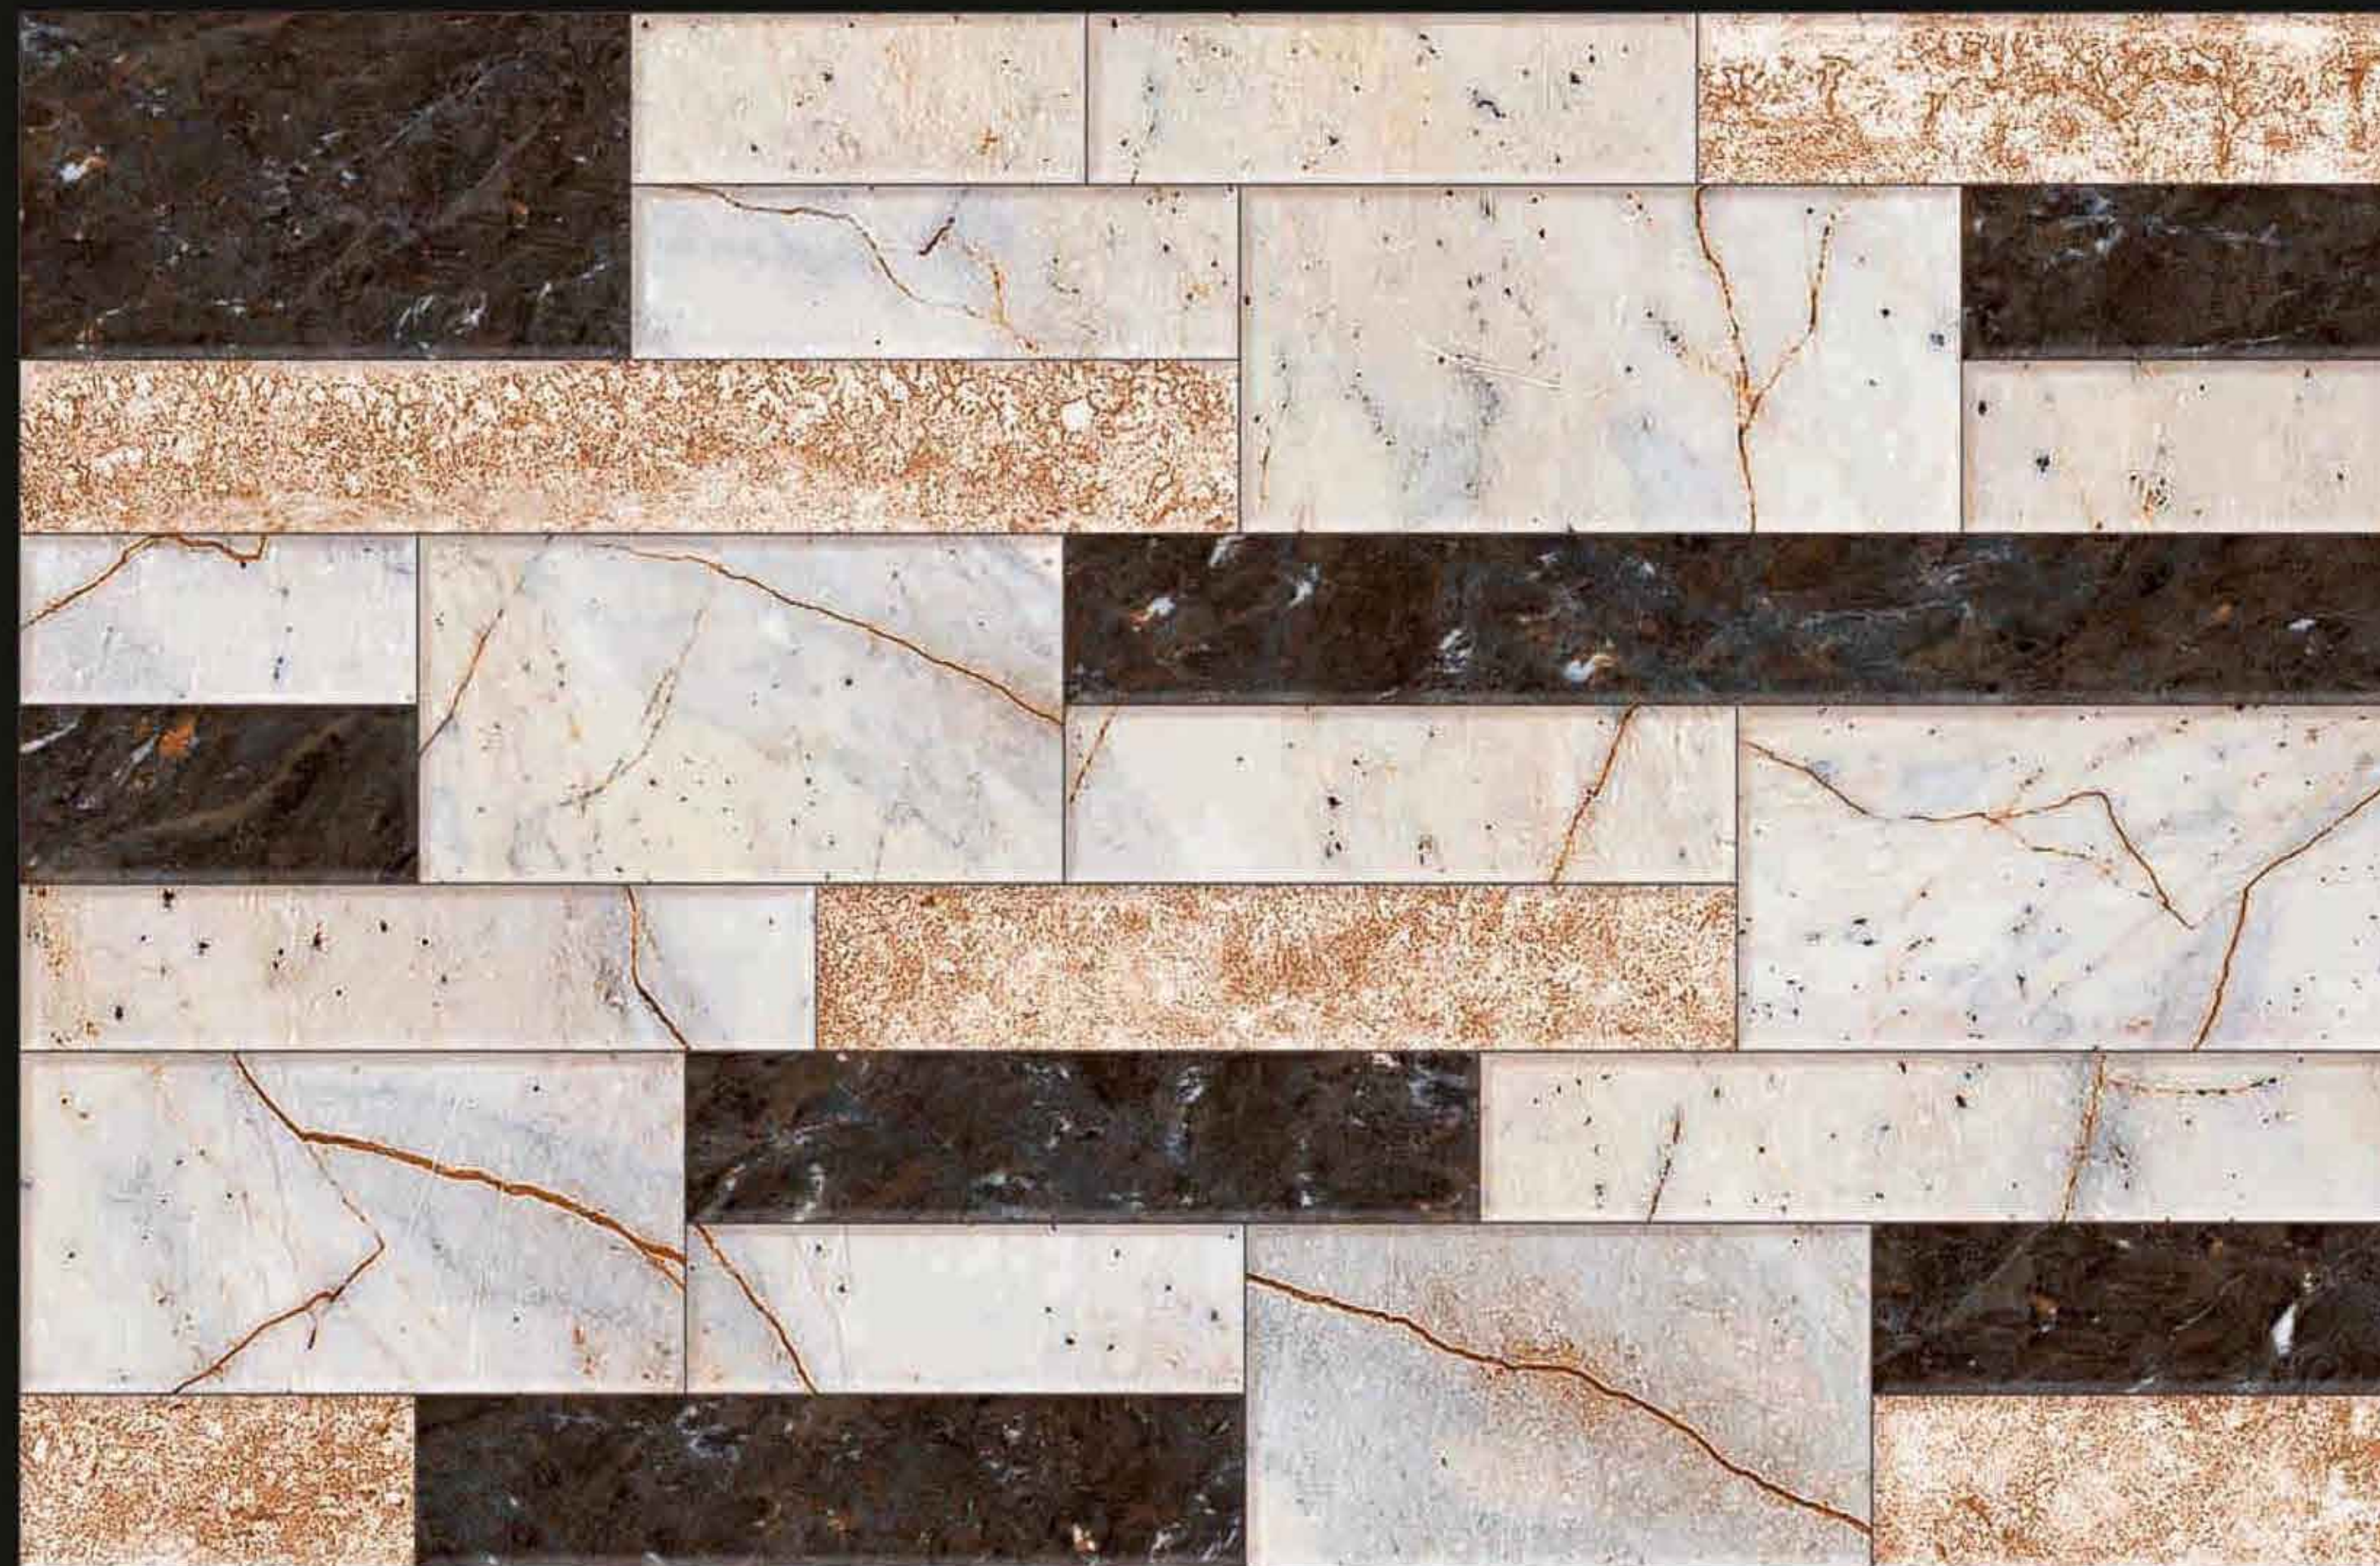

DIGITAL WALL TILES
300x200MM

ELE 384

ELEVATION SERIES

DIGITAL WALL TILES
300x200MM

ELE 385

ELEVATION SERIES

DIGITAL WALL TILES
300x200MM

ELE 386