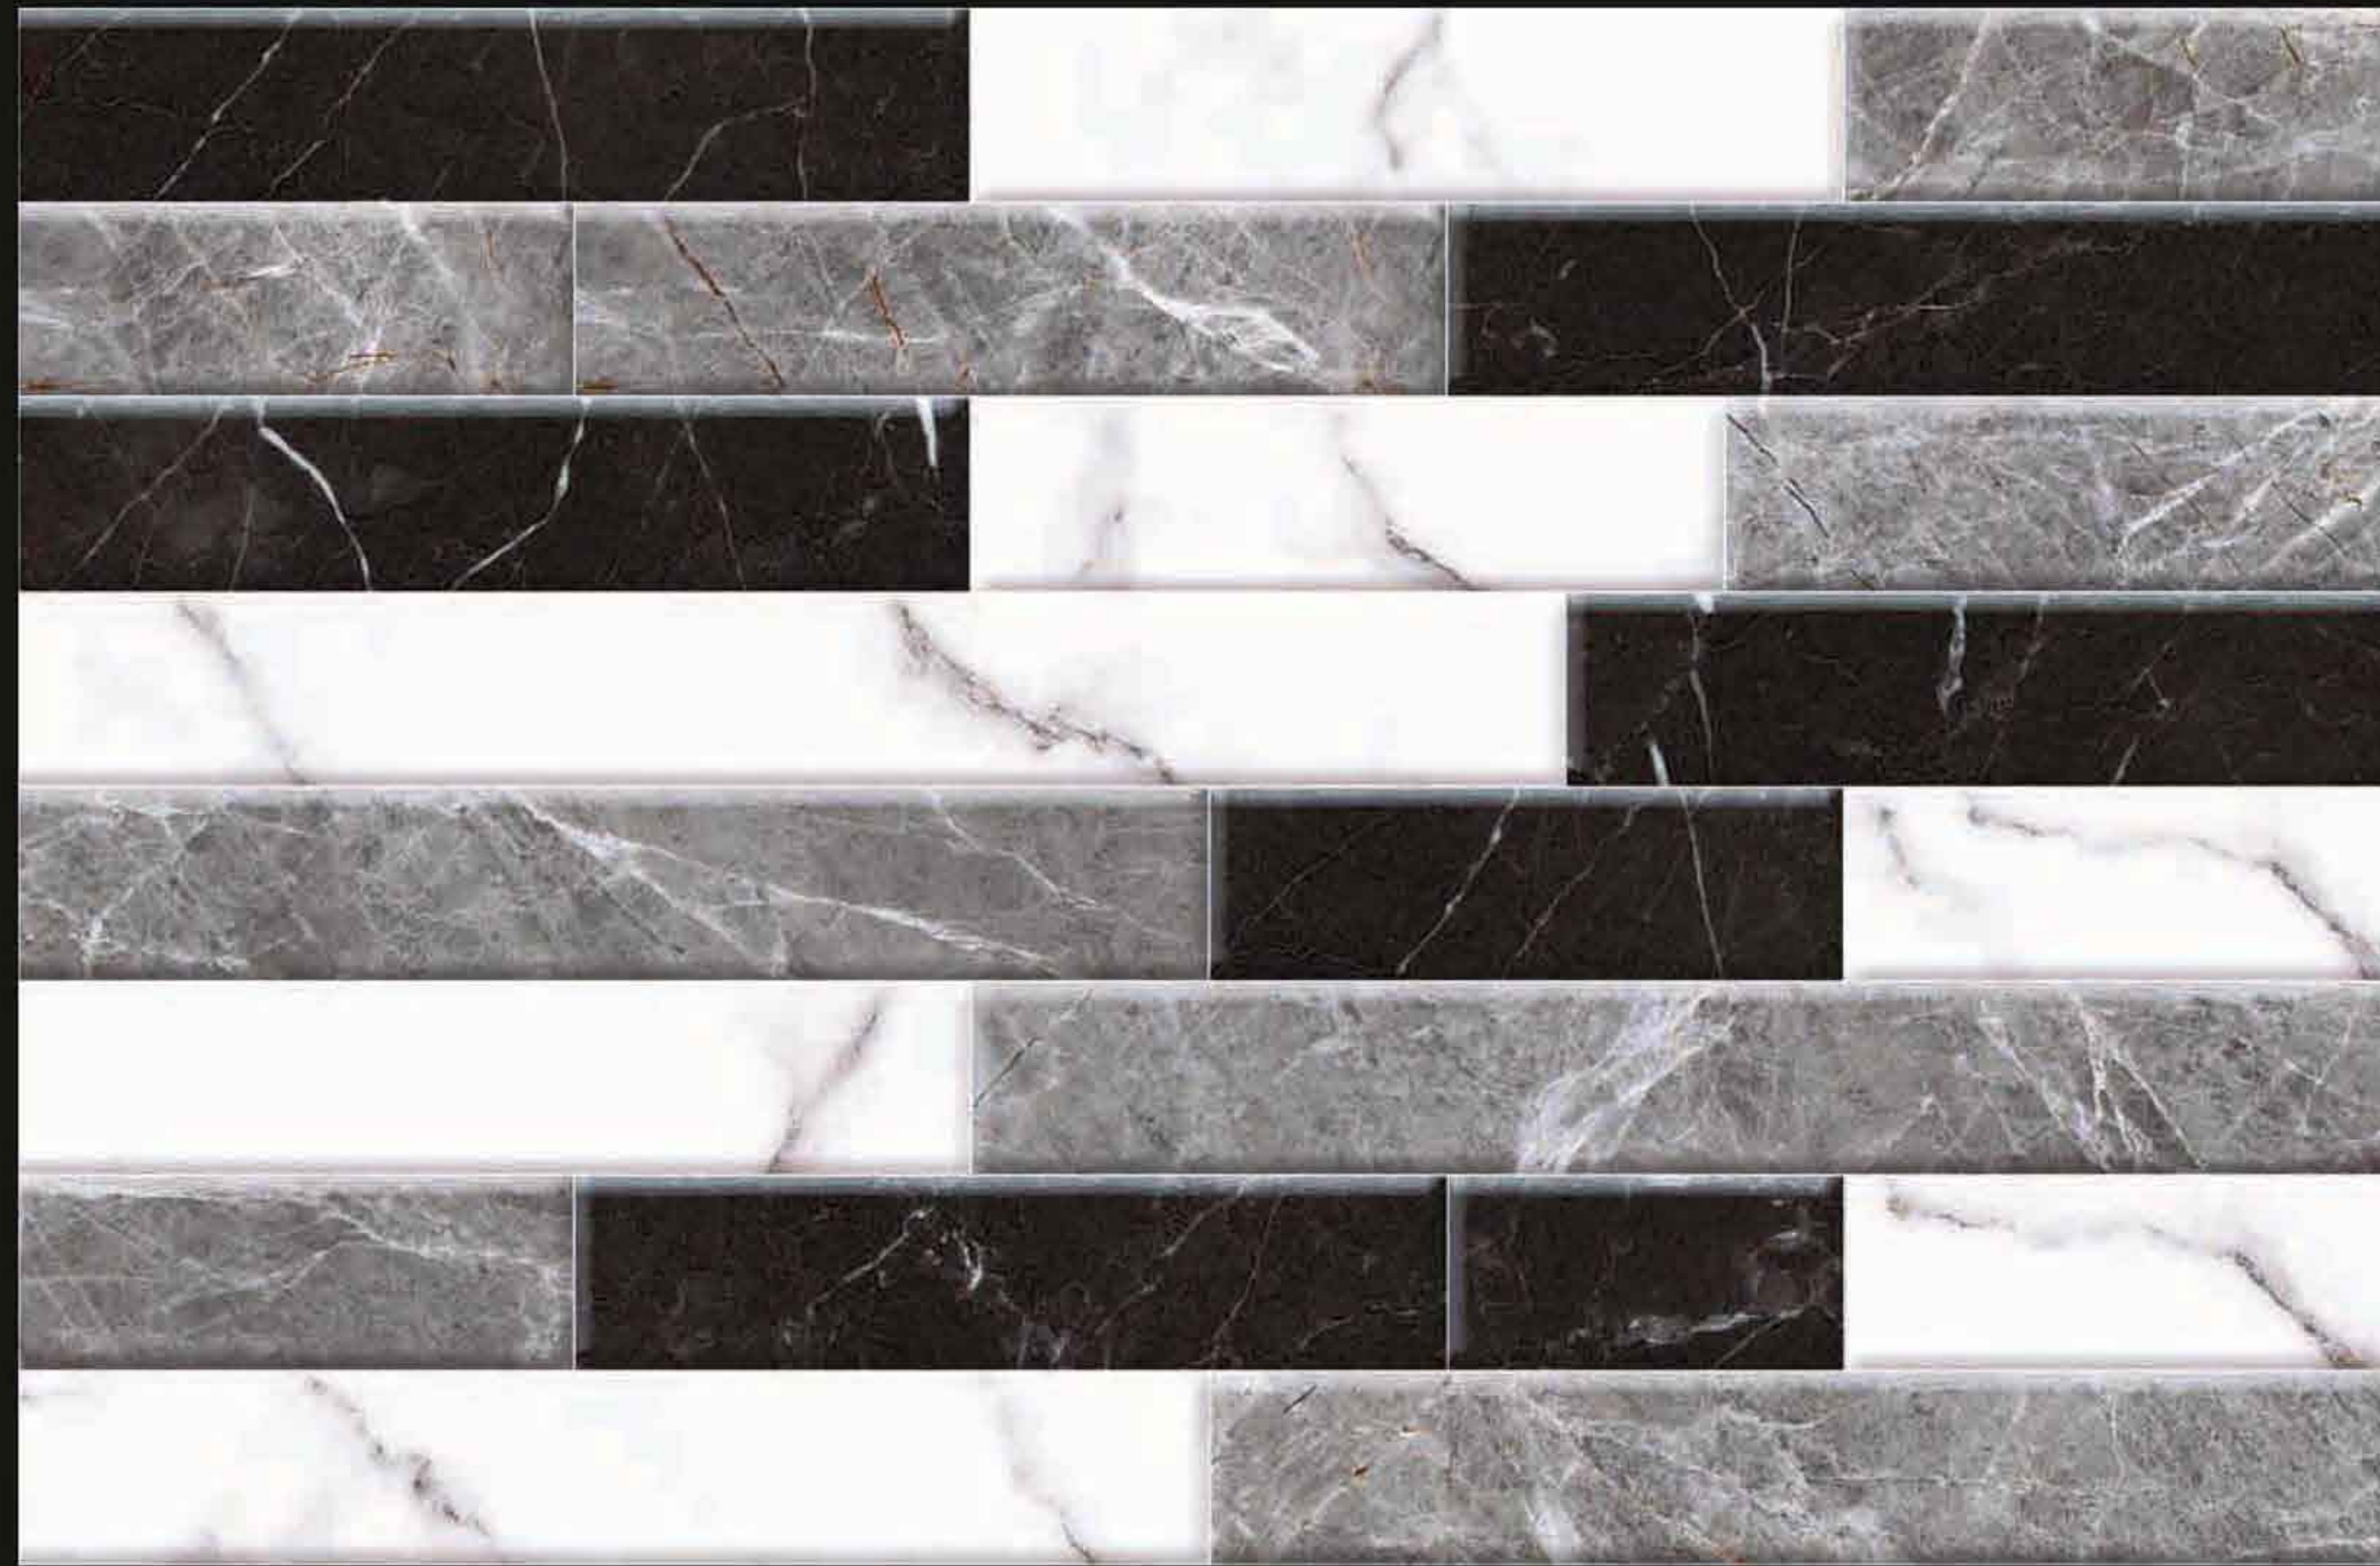

DIGITAL WALL TILES
300x200MM

ELE 368

ELEVATION SERIES

DIGITAL WALL TILES
300x200MM

ELE 369

ELEVATION SERIES

DIGITAL WALL TILES
300x200MM

ELE 370