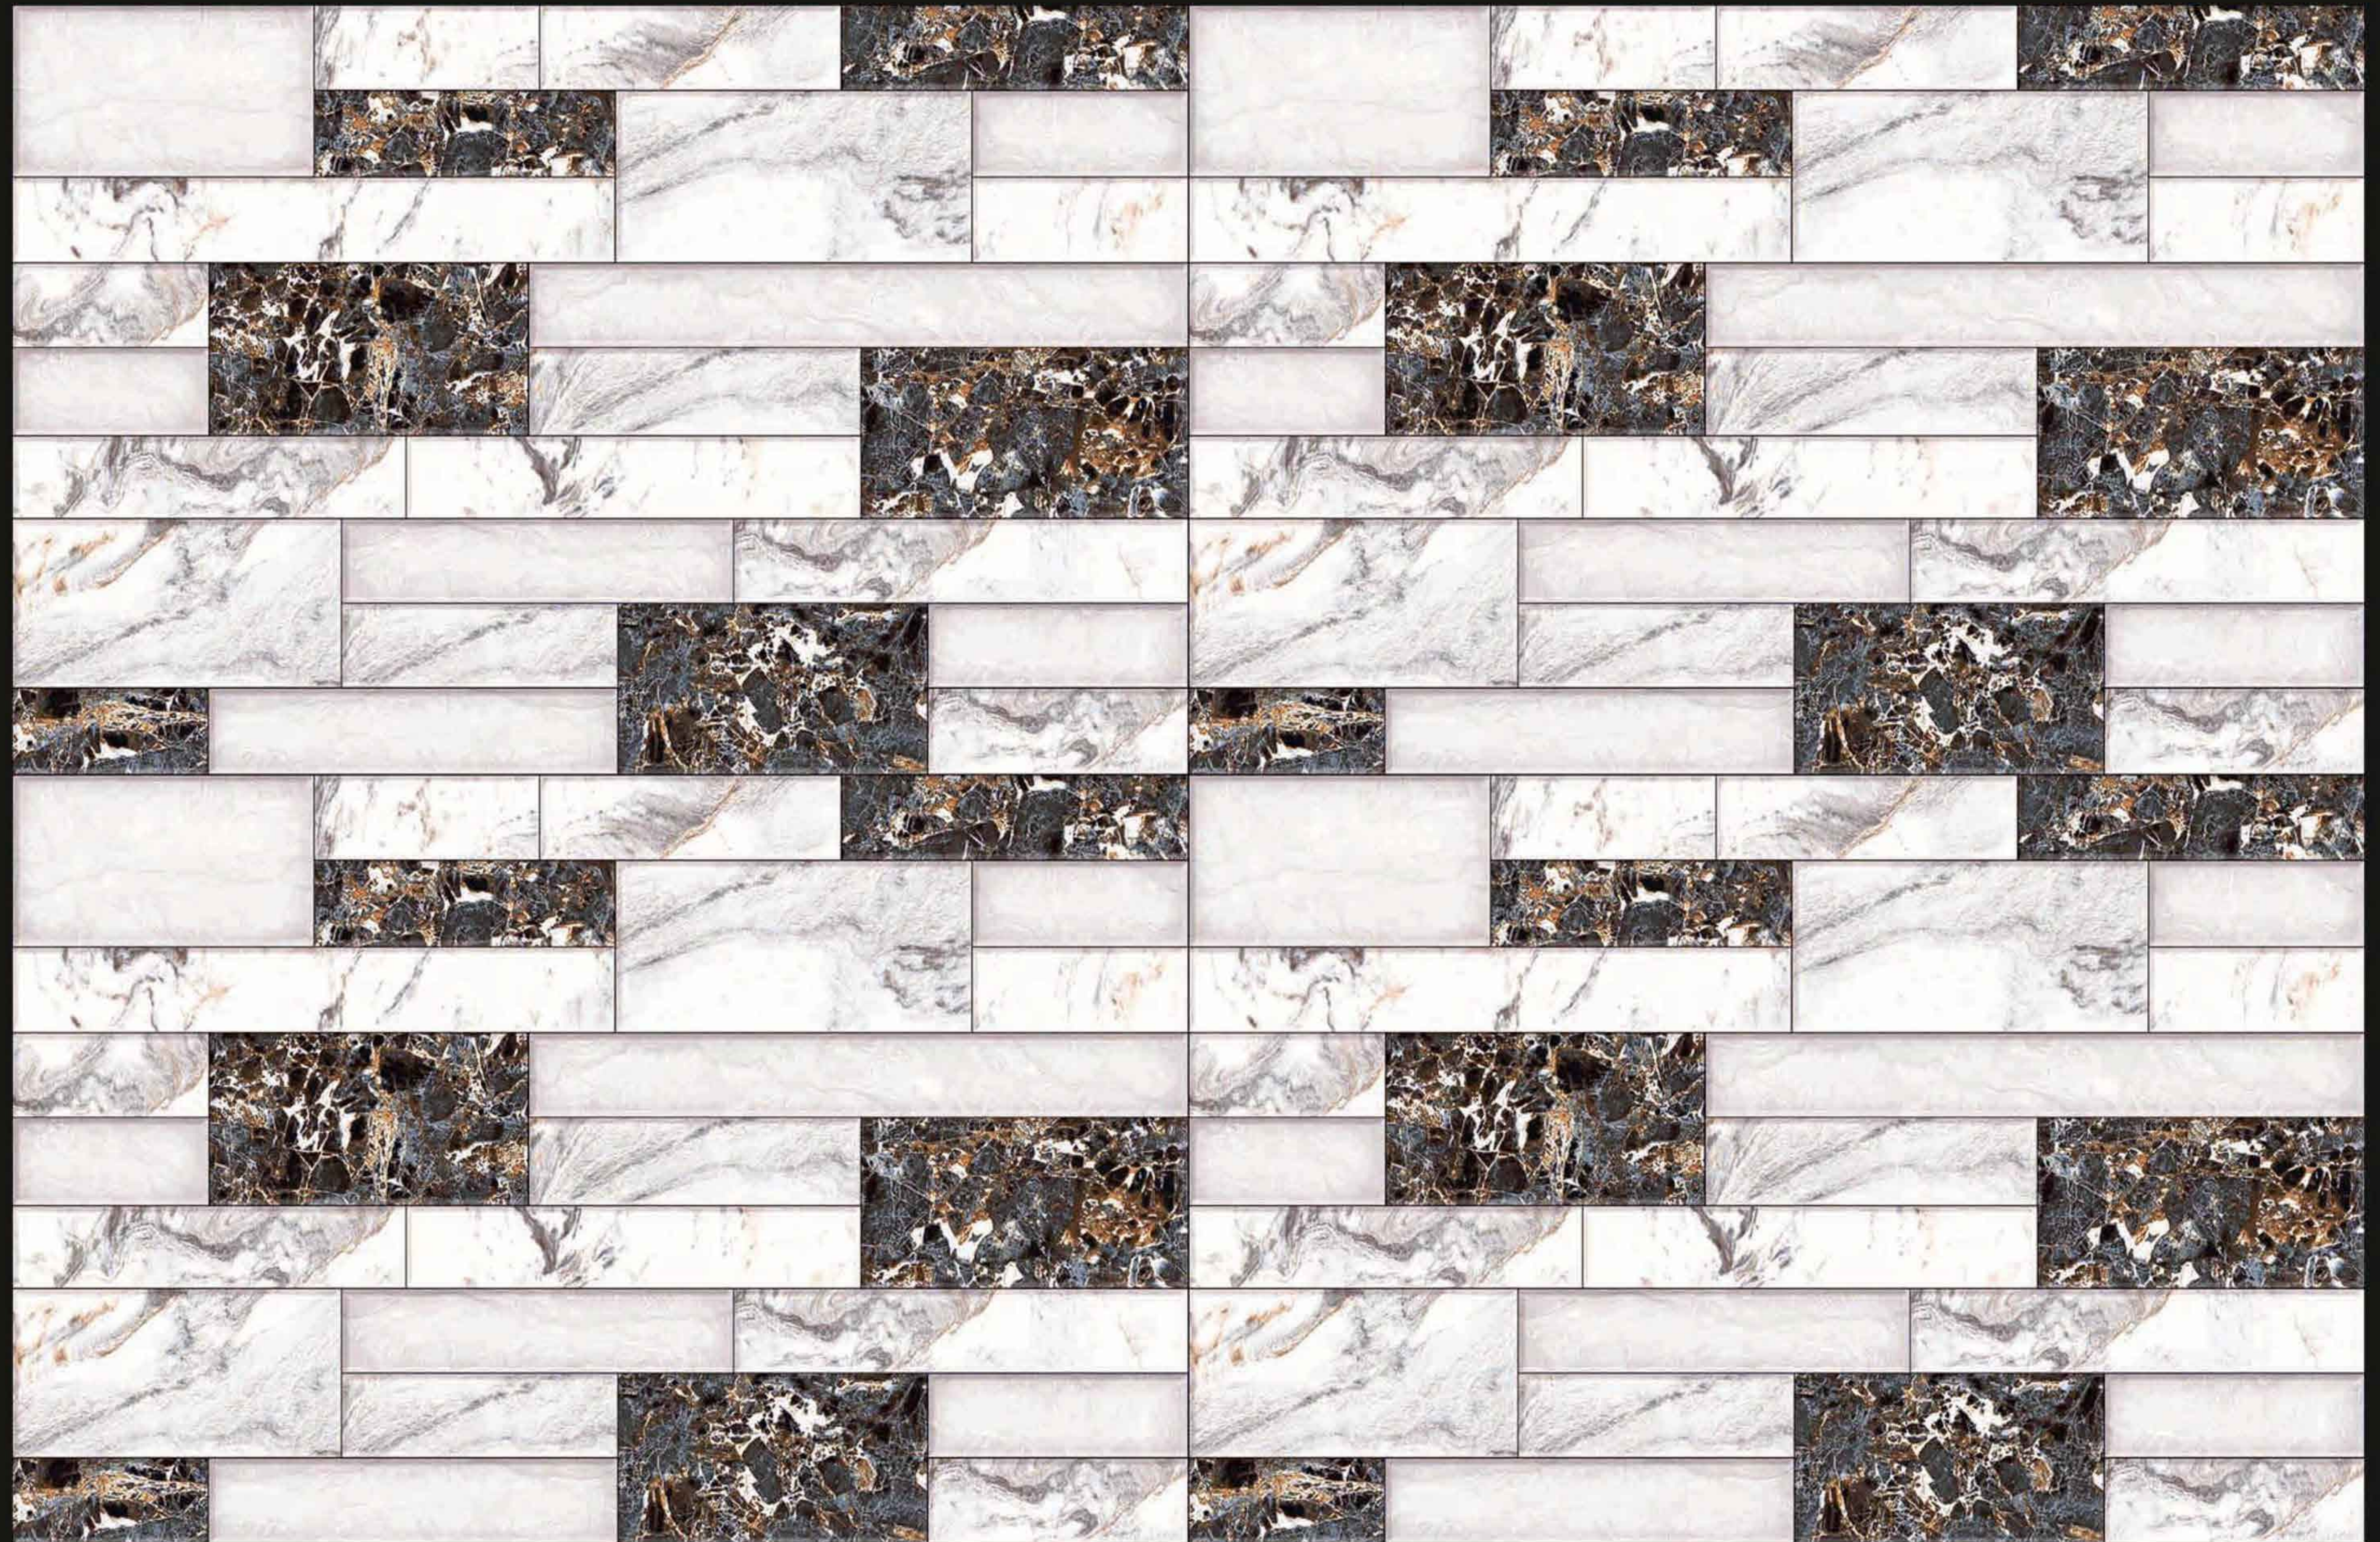

ELEVATION SERIES

DIGITAL WALL TILES
300x200MM