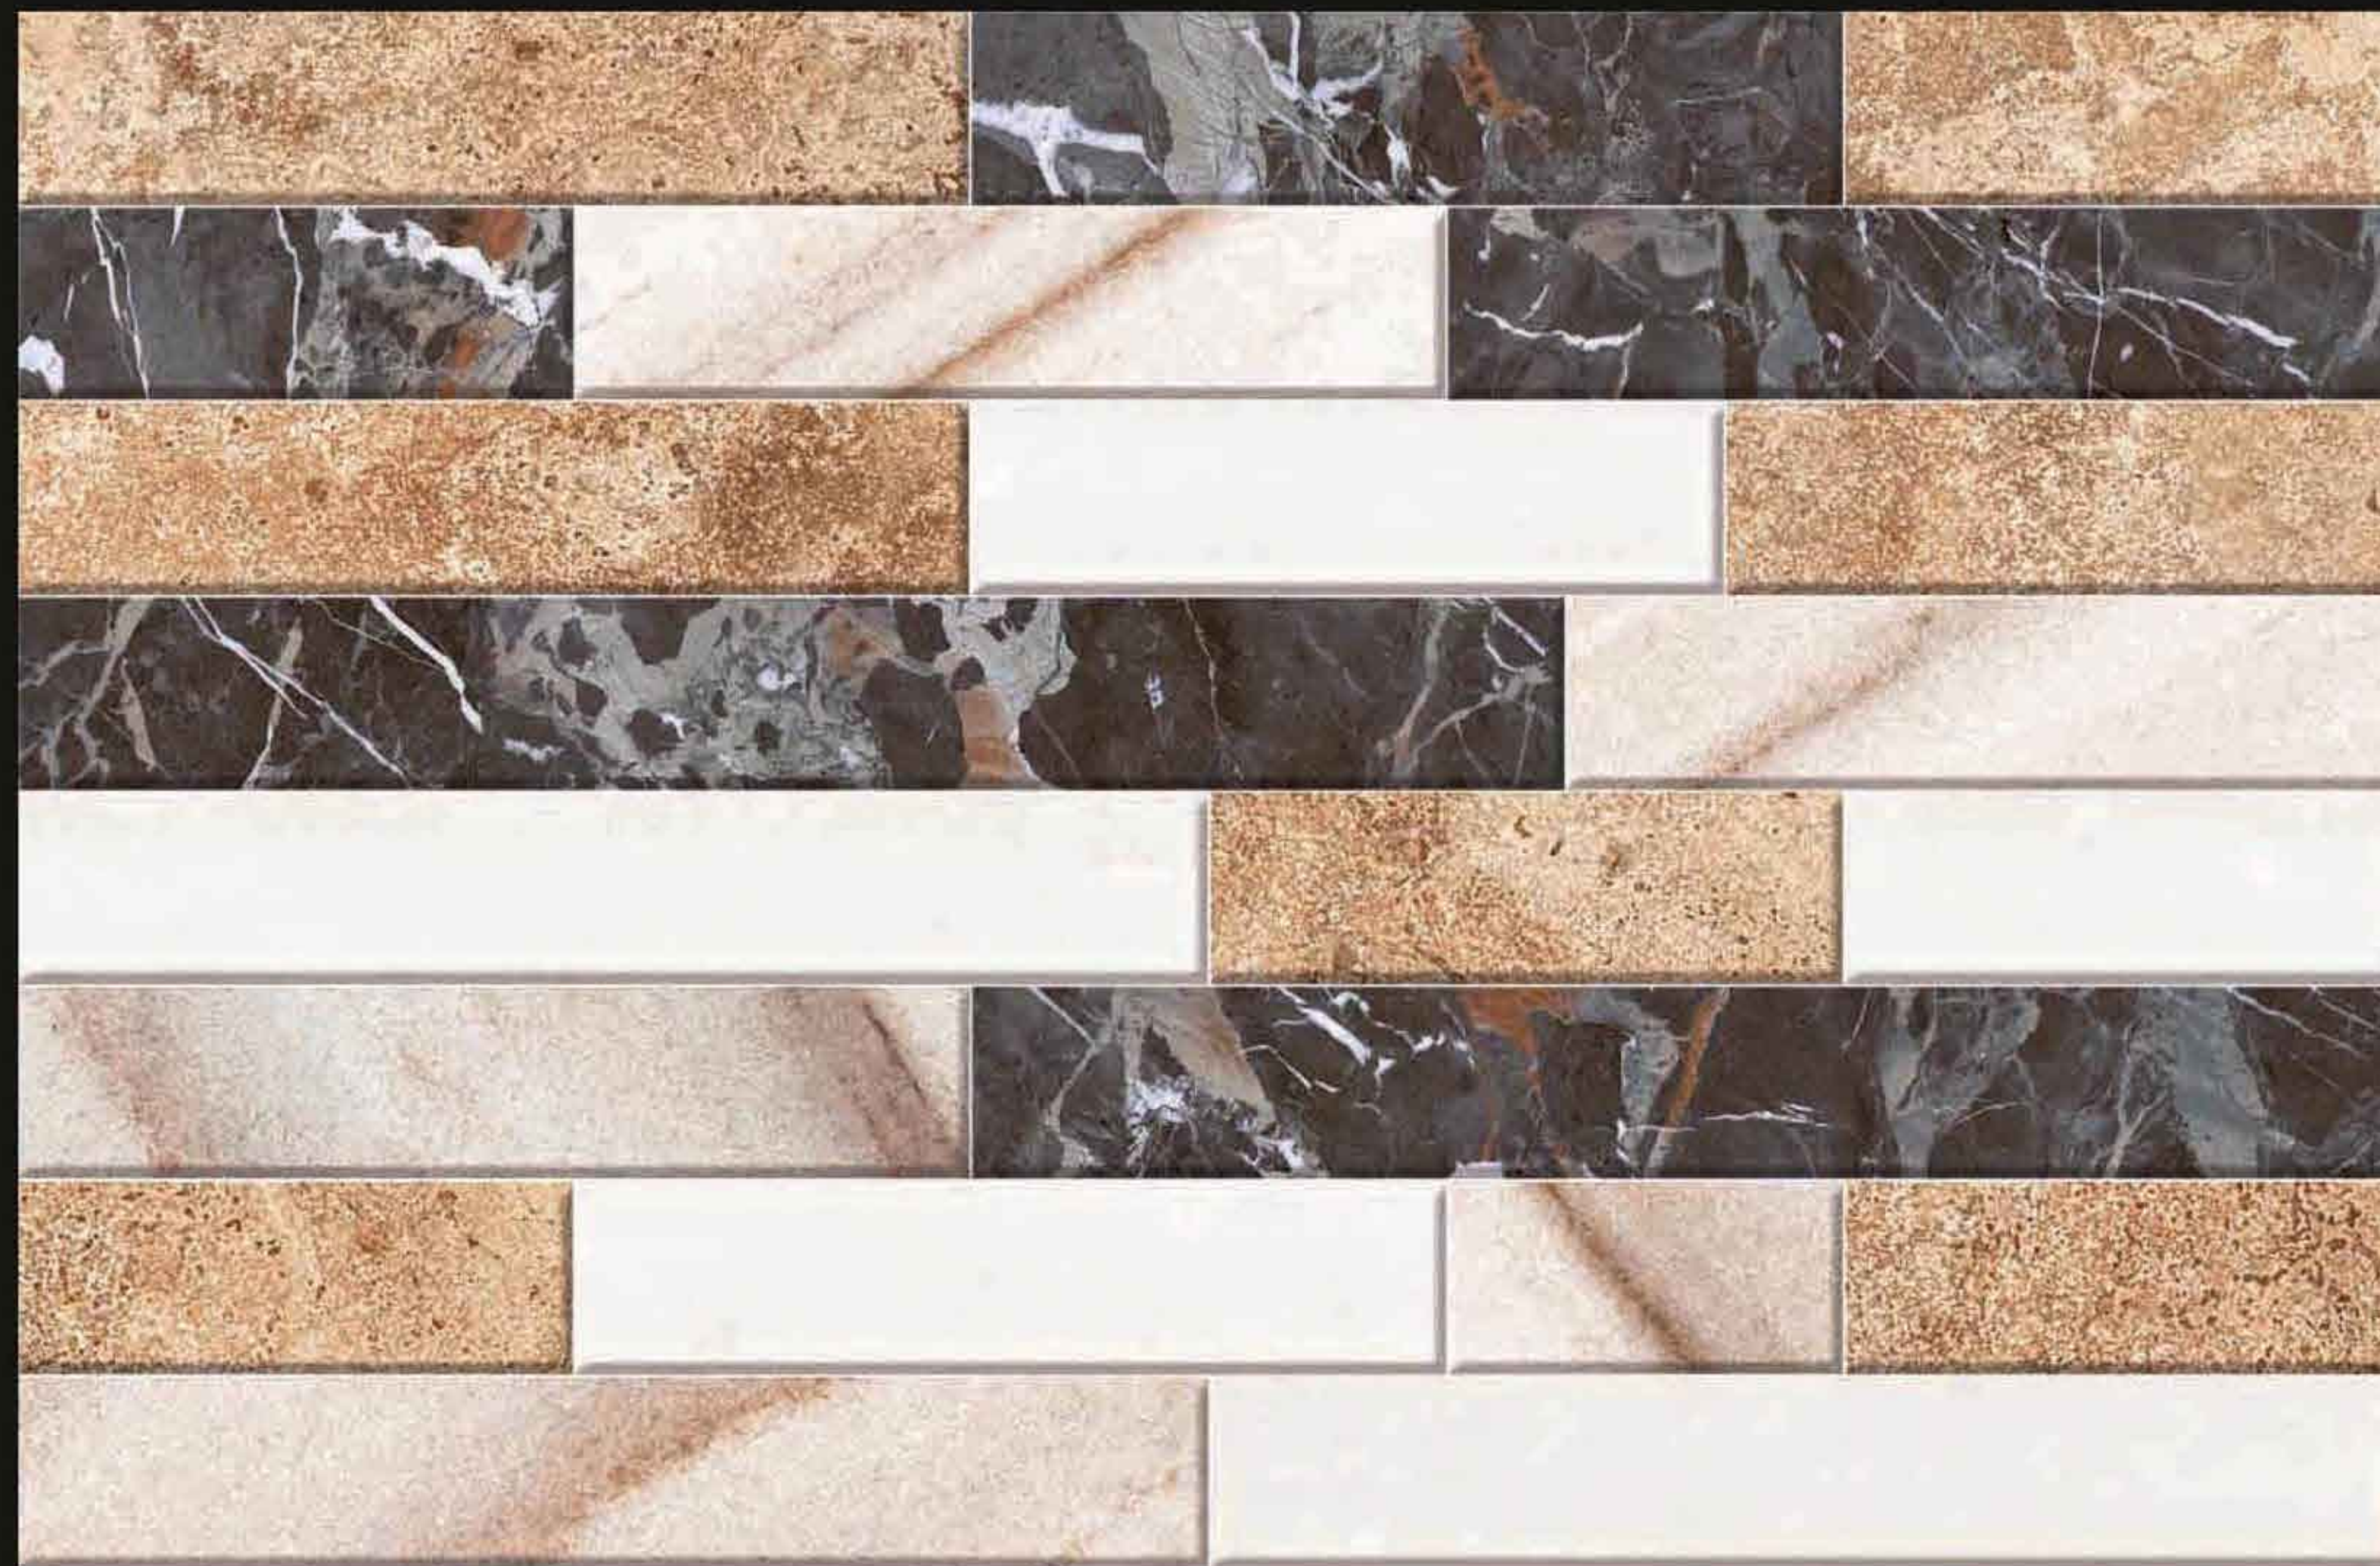

DIGITAL WALL TILES
300x200MM

ELE 360

ELEVATION SERIES

DIGITAL WALL TILES
300x200MM

ELE 361

ELEVATION SERIES

DIGITAL WALL TILES
300x200MM

ELE 362