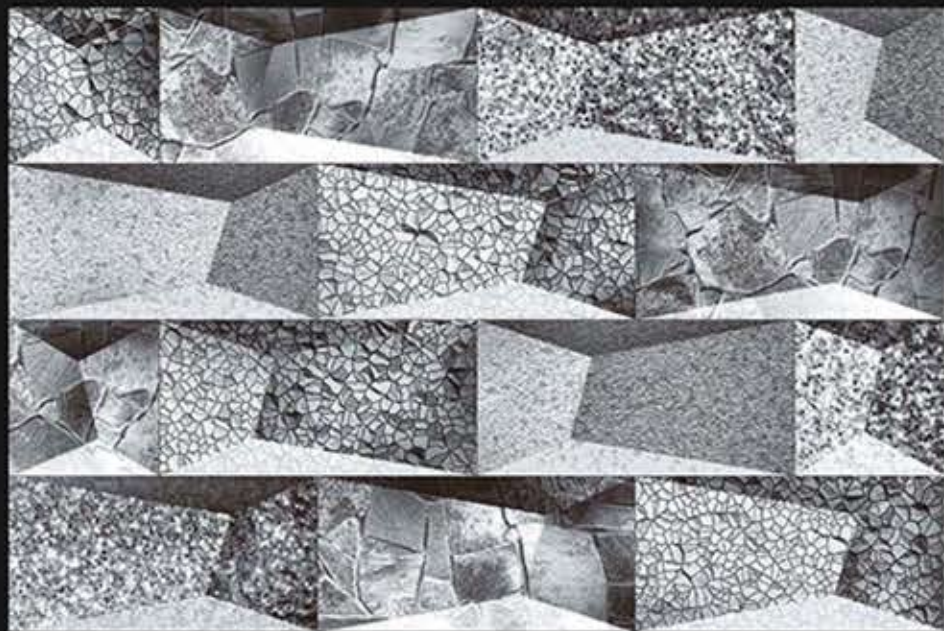

ELEVATION SERIES

DIGITAL WALL TILES
300x200MM