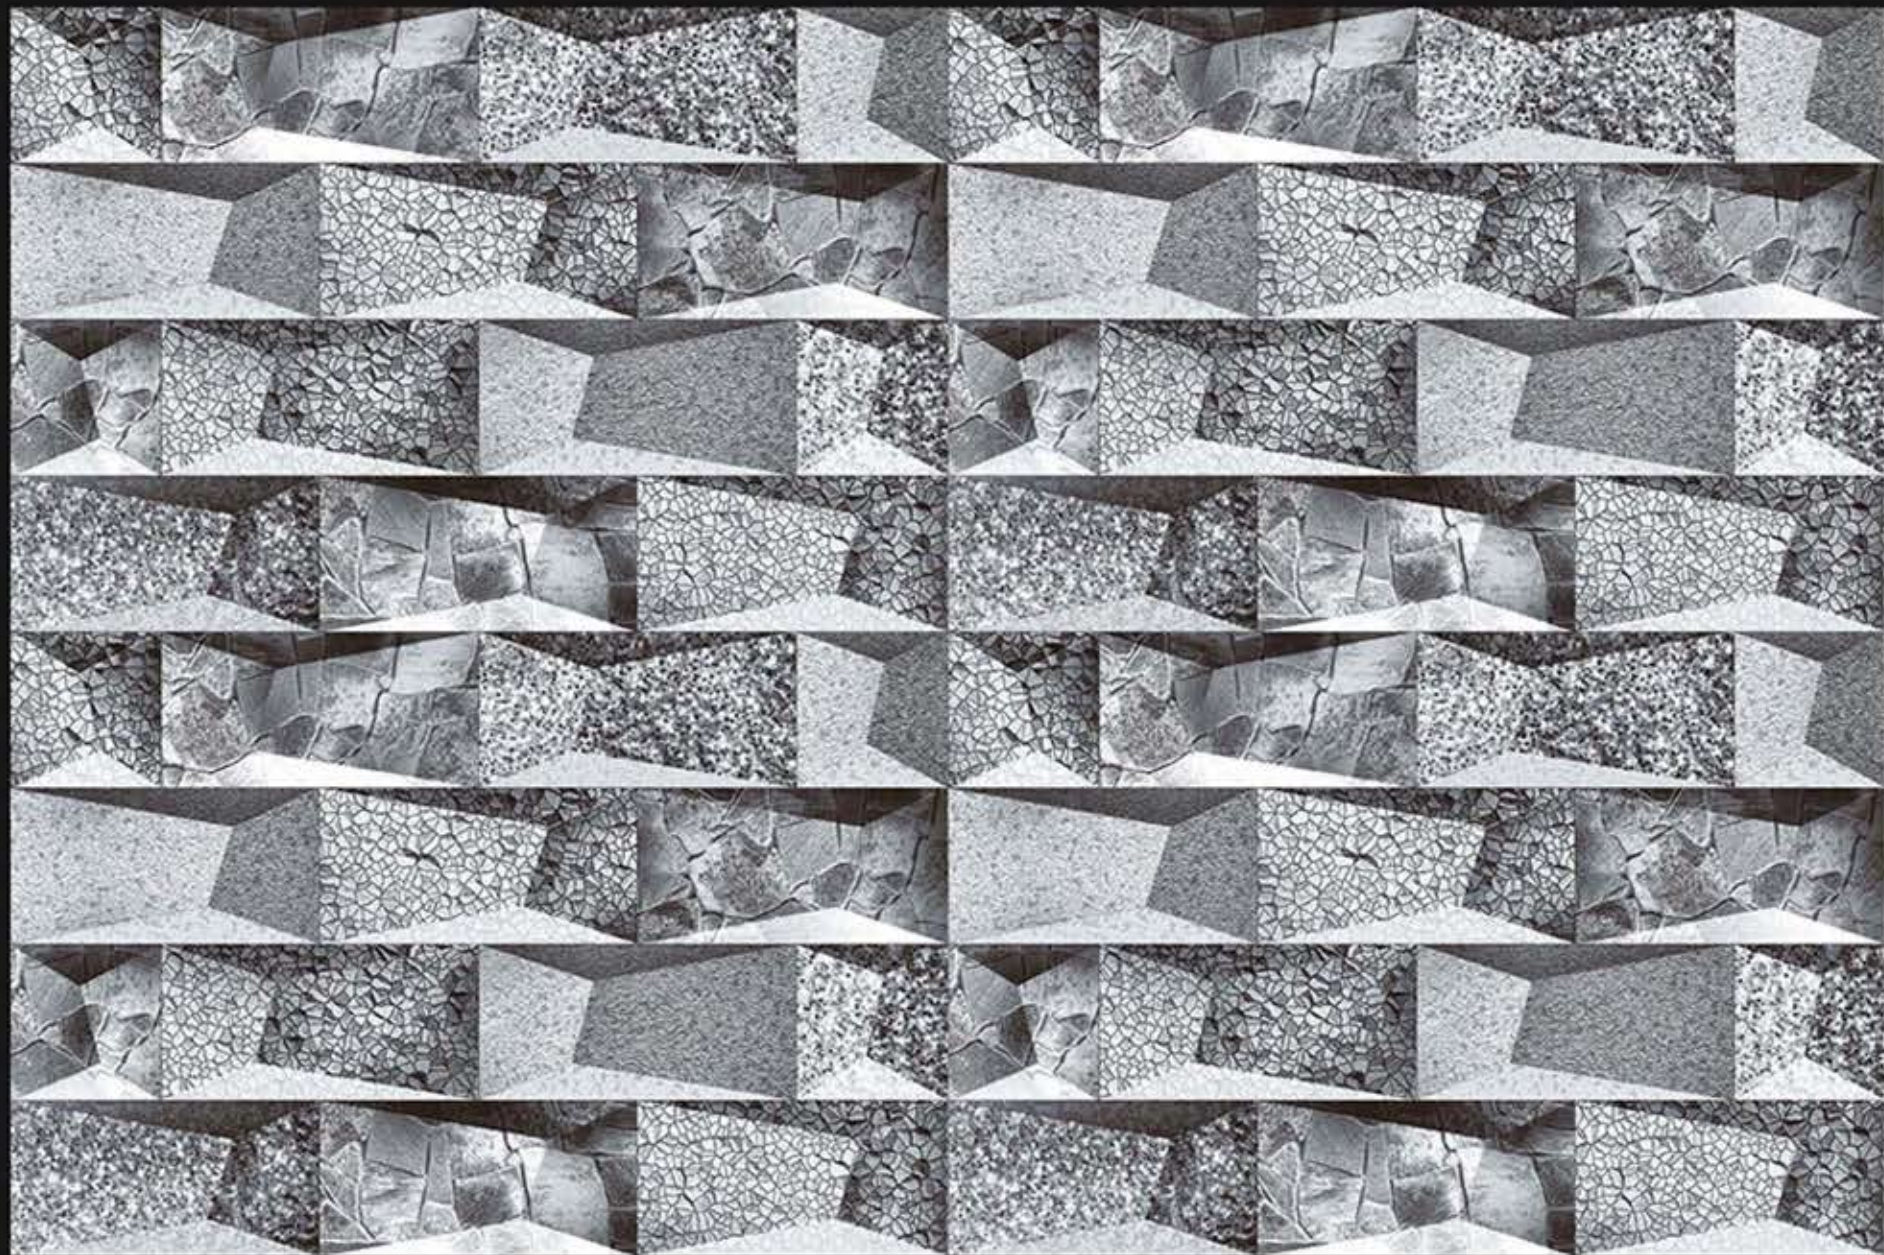

ELEVATION SERIES

DIGITAL WALL TILES
300x200MM