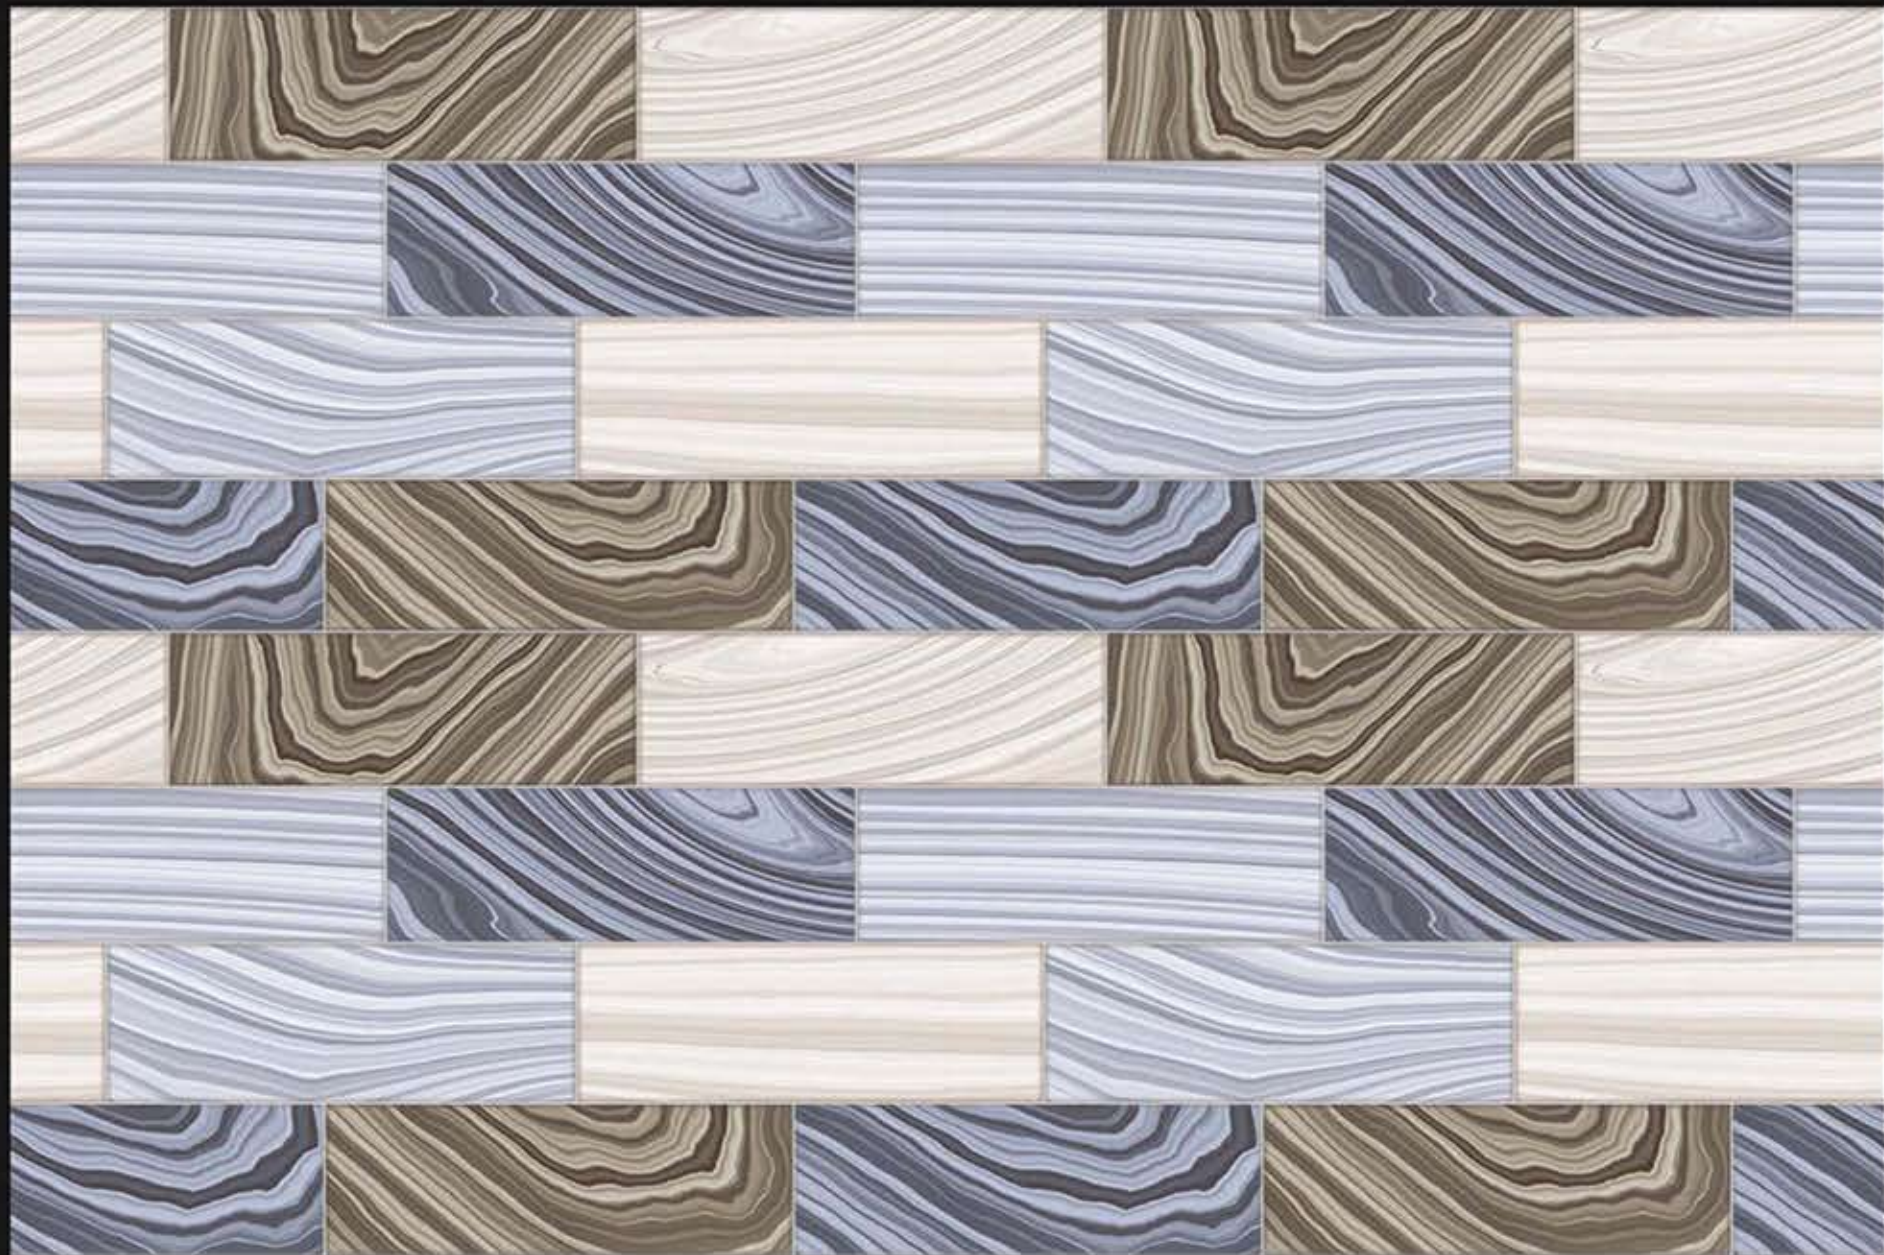

ELEVATION SERIES

DIGITAL WALL TILES
300x200MM