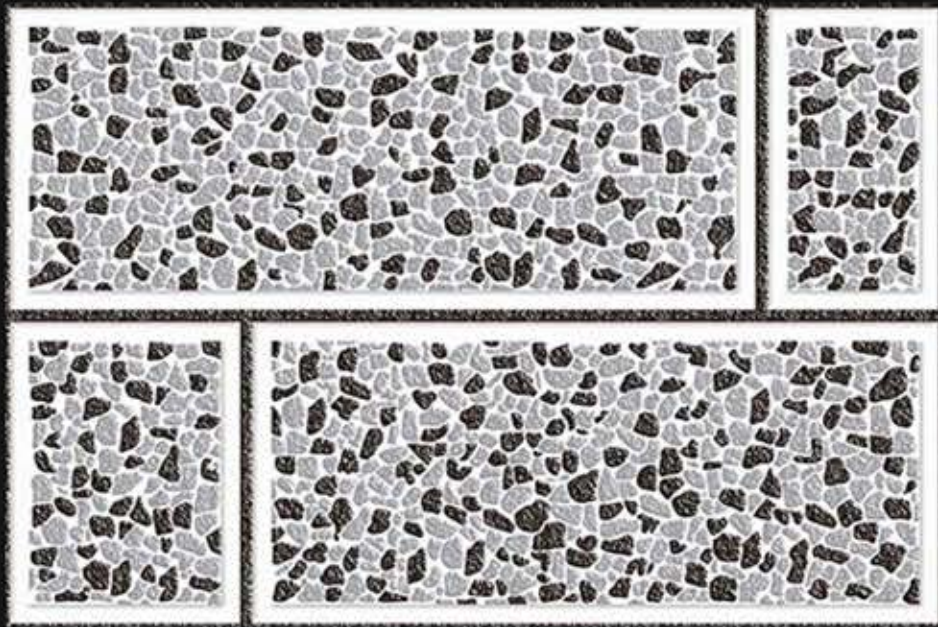

ELEVATION SERIES

DIGITAL WALL TILES
300x200MM

ELE 349