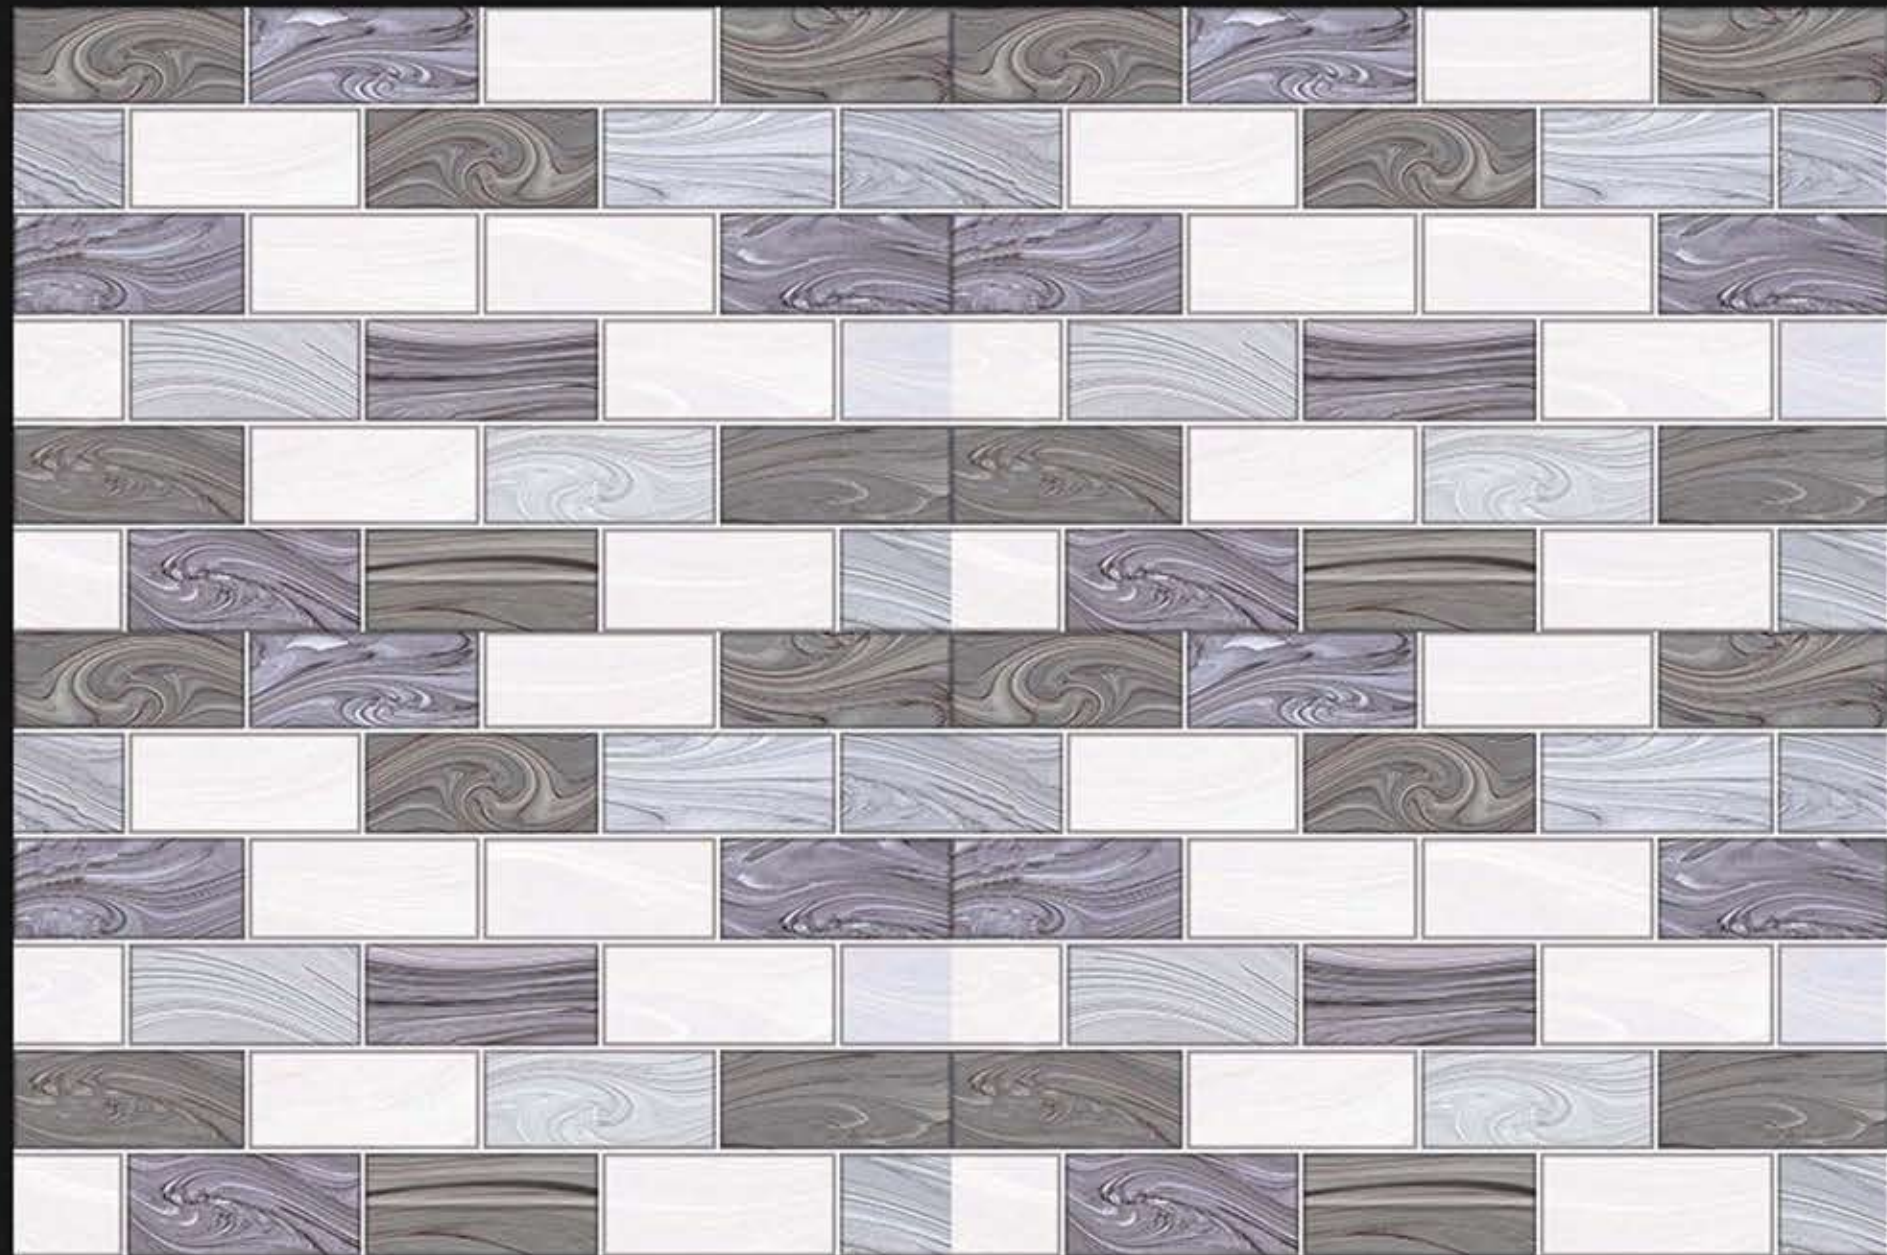

ELEVATION SERIES

DIGITAL WALL TILES
300x200MM