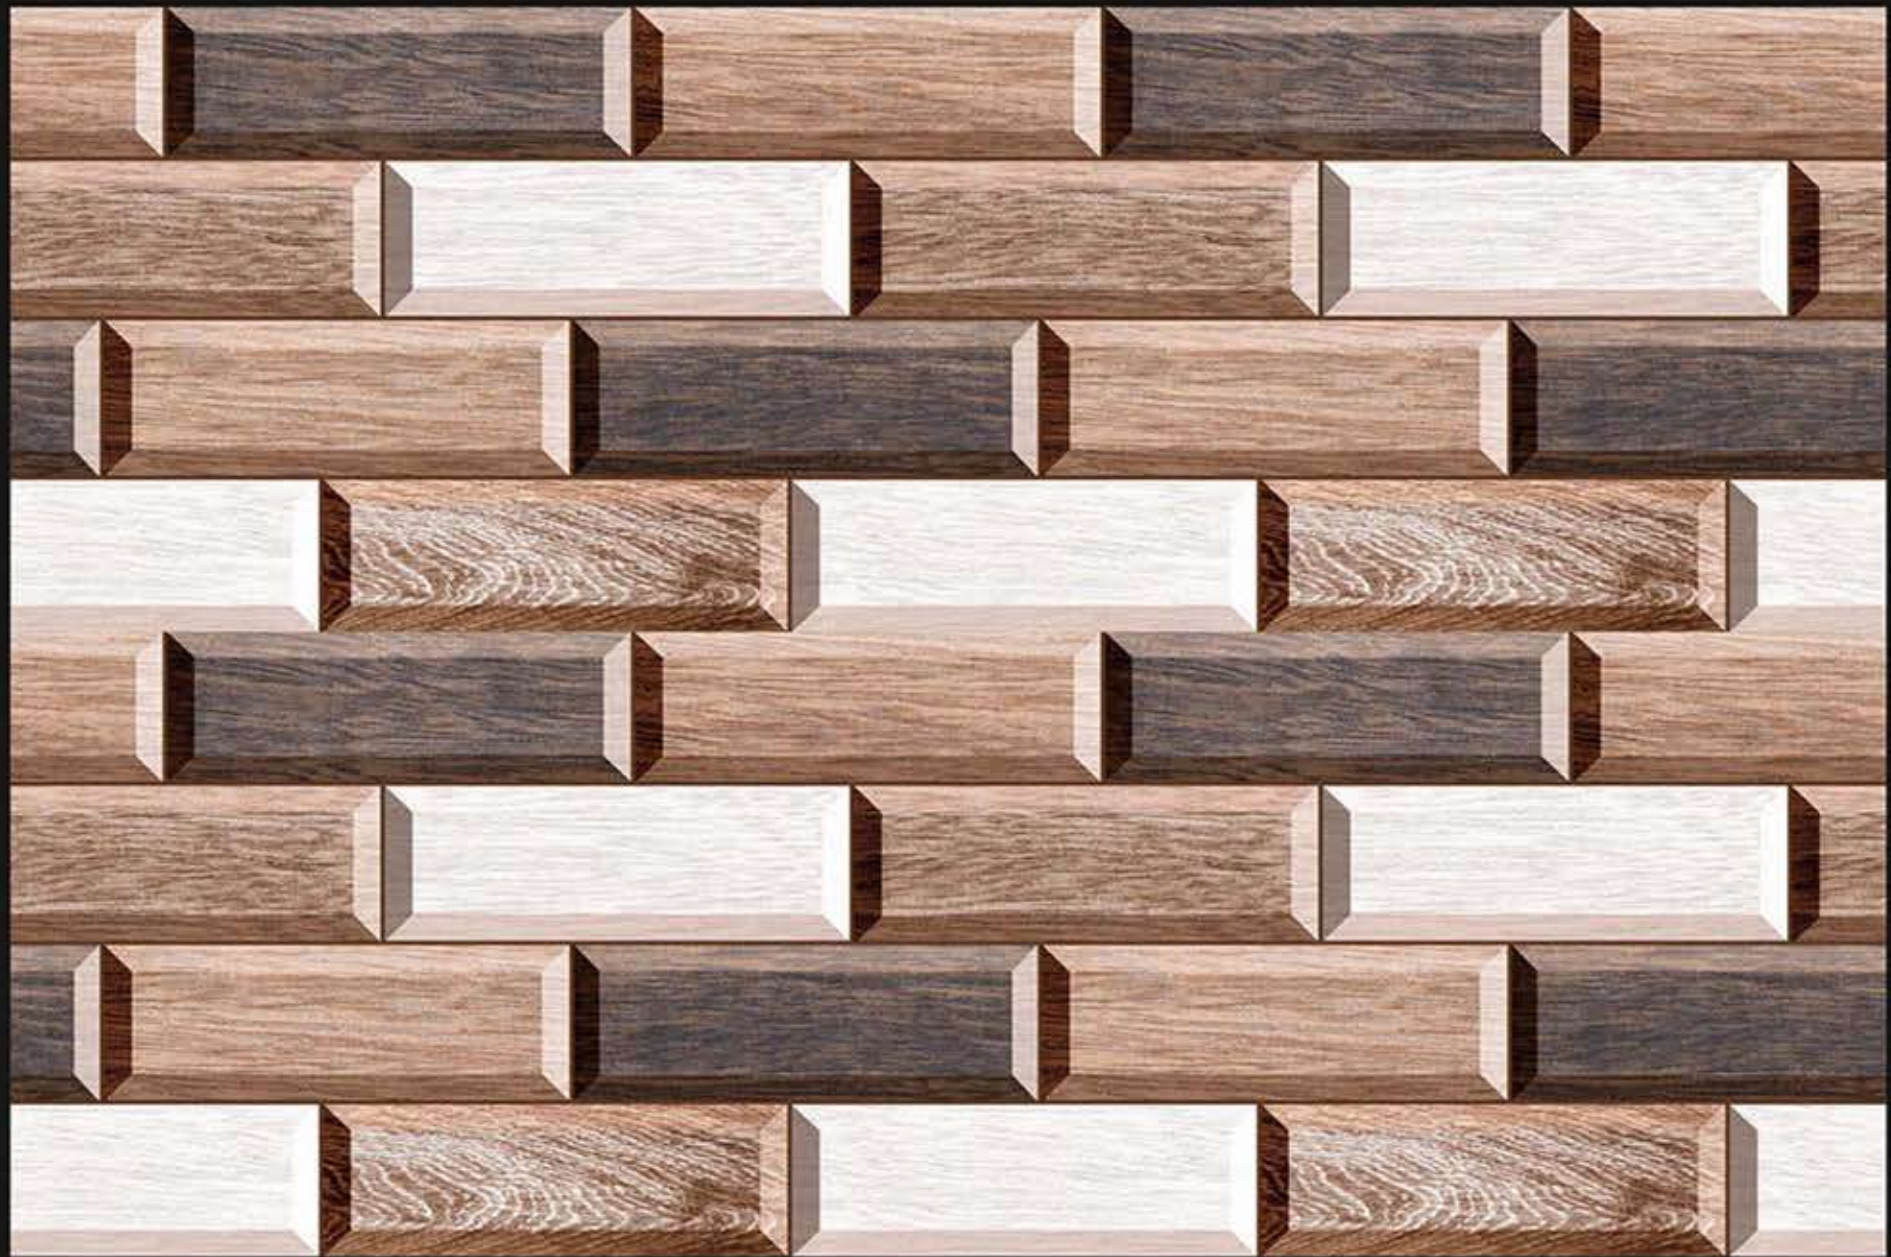

ELEVATION SERIES

DIGITAL WALL TILES
300x200MM