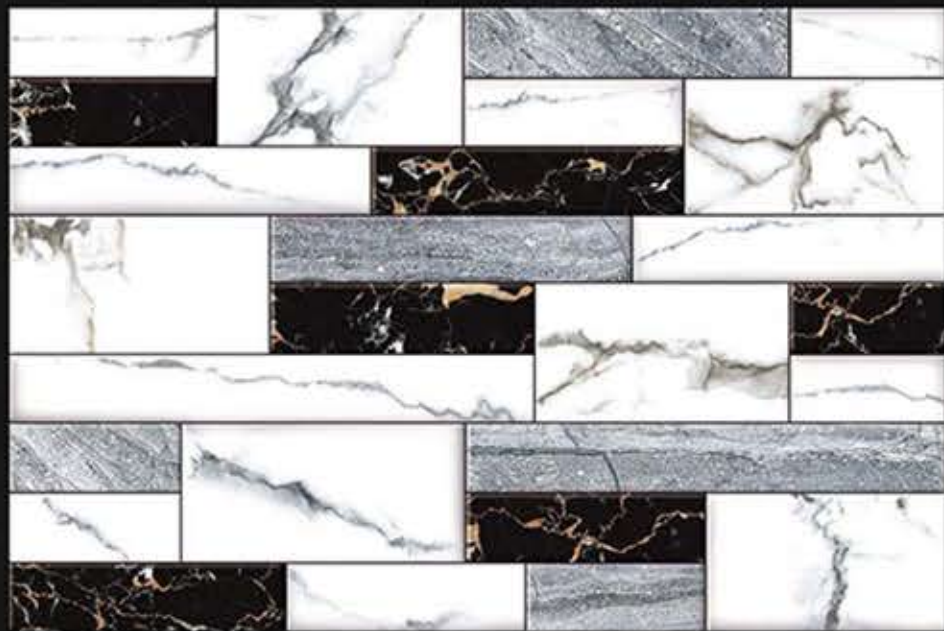

DIGITAL WALL TILES  
300x200MM

ELE 344

ELEVATION SERIES

DIGITAL WALL TILES  
300x200MM

ELE 345

ELEVATION SERIES

DIGITAL WALL TILES  
300x200MM

ELE 346