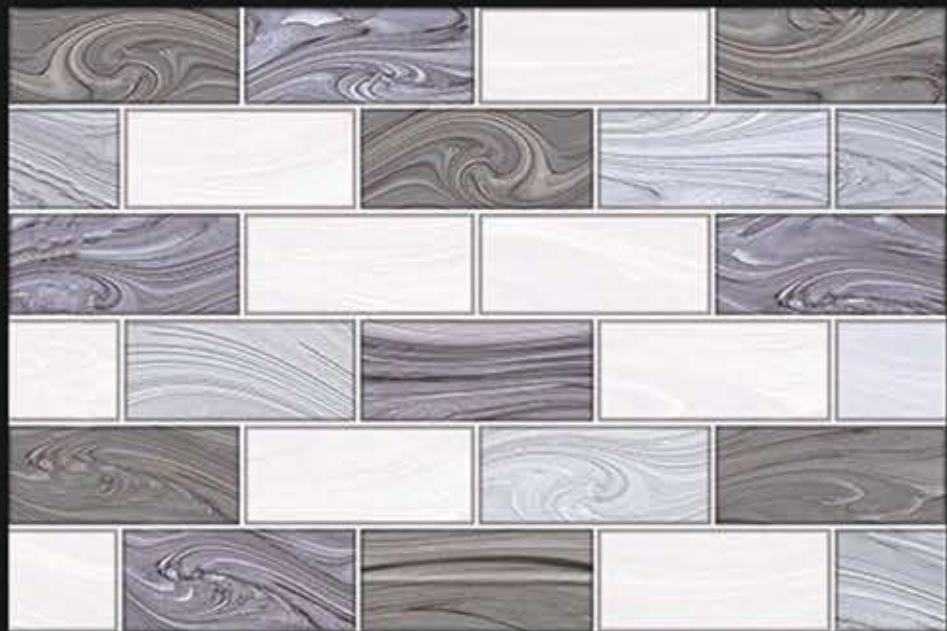

ELE 309

ELEVATION SERIES

DIGITAL WALL TILES
300x200MM

ELE 310