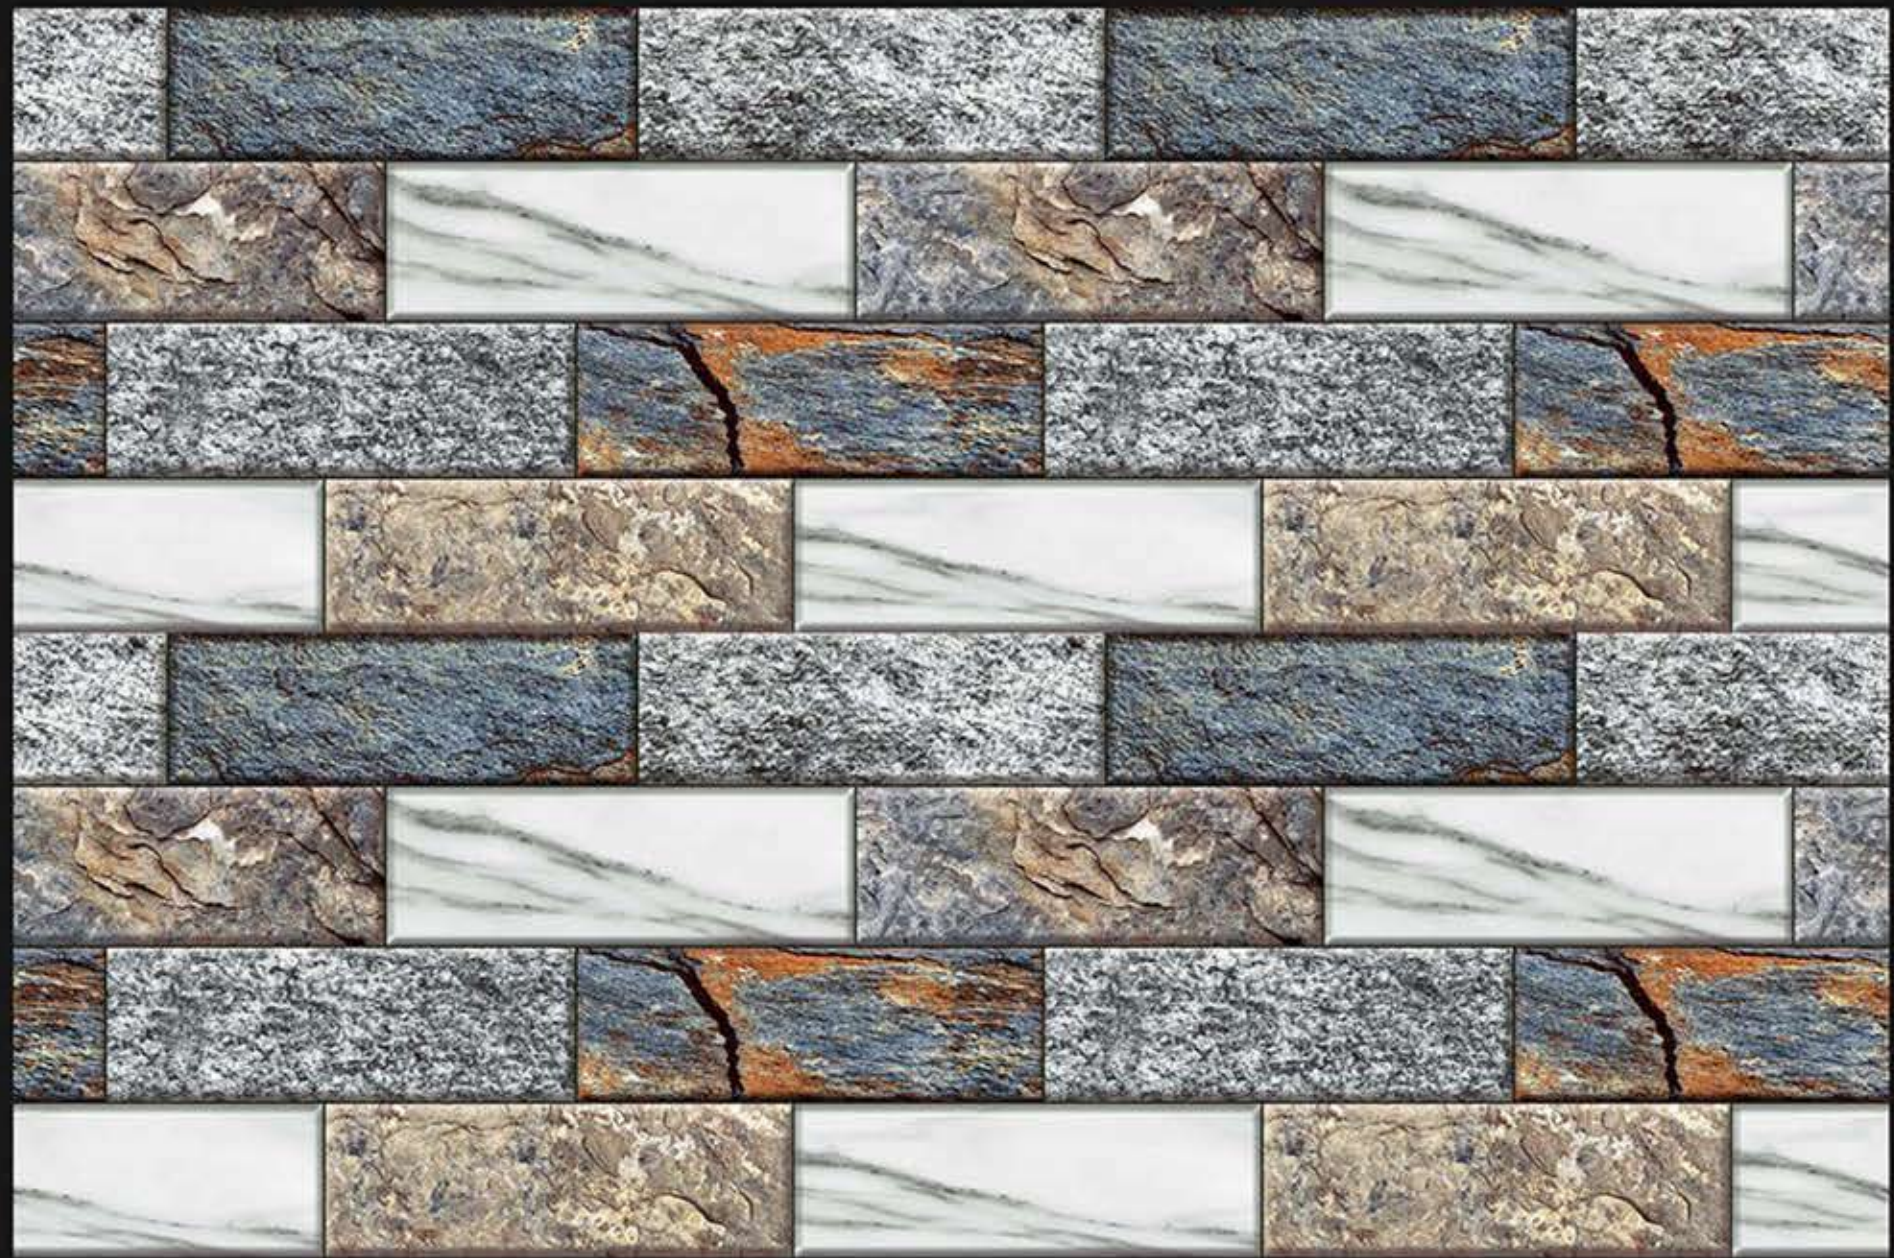

**DIGITAL WALL TILES**  
**300x200MM**

**ELE 328**

ELEVATION SERIES

DIGITAL WALL TILES  
300x200MM

ELE 329

**ELEVATION SERIES**

**DIGITAL WALL TILES**  
300x200MM

**ELE 330**