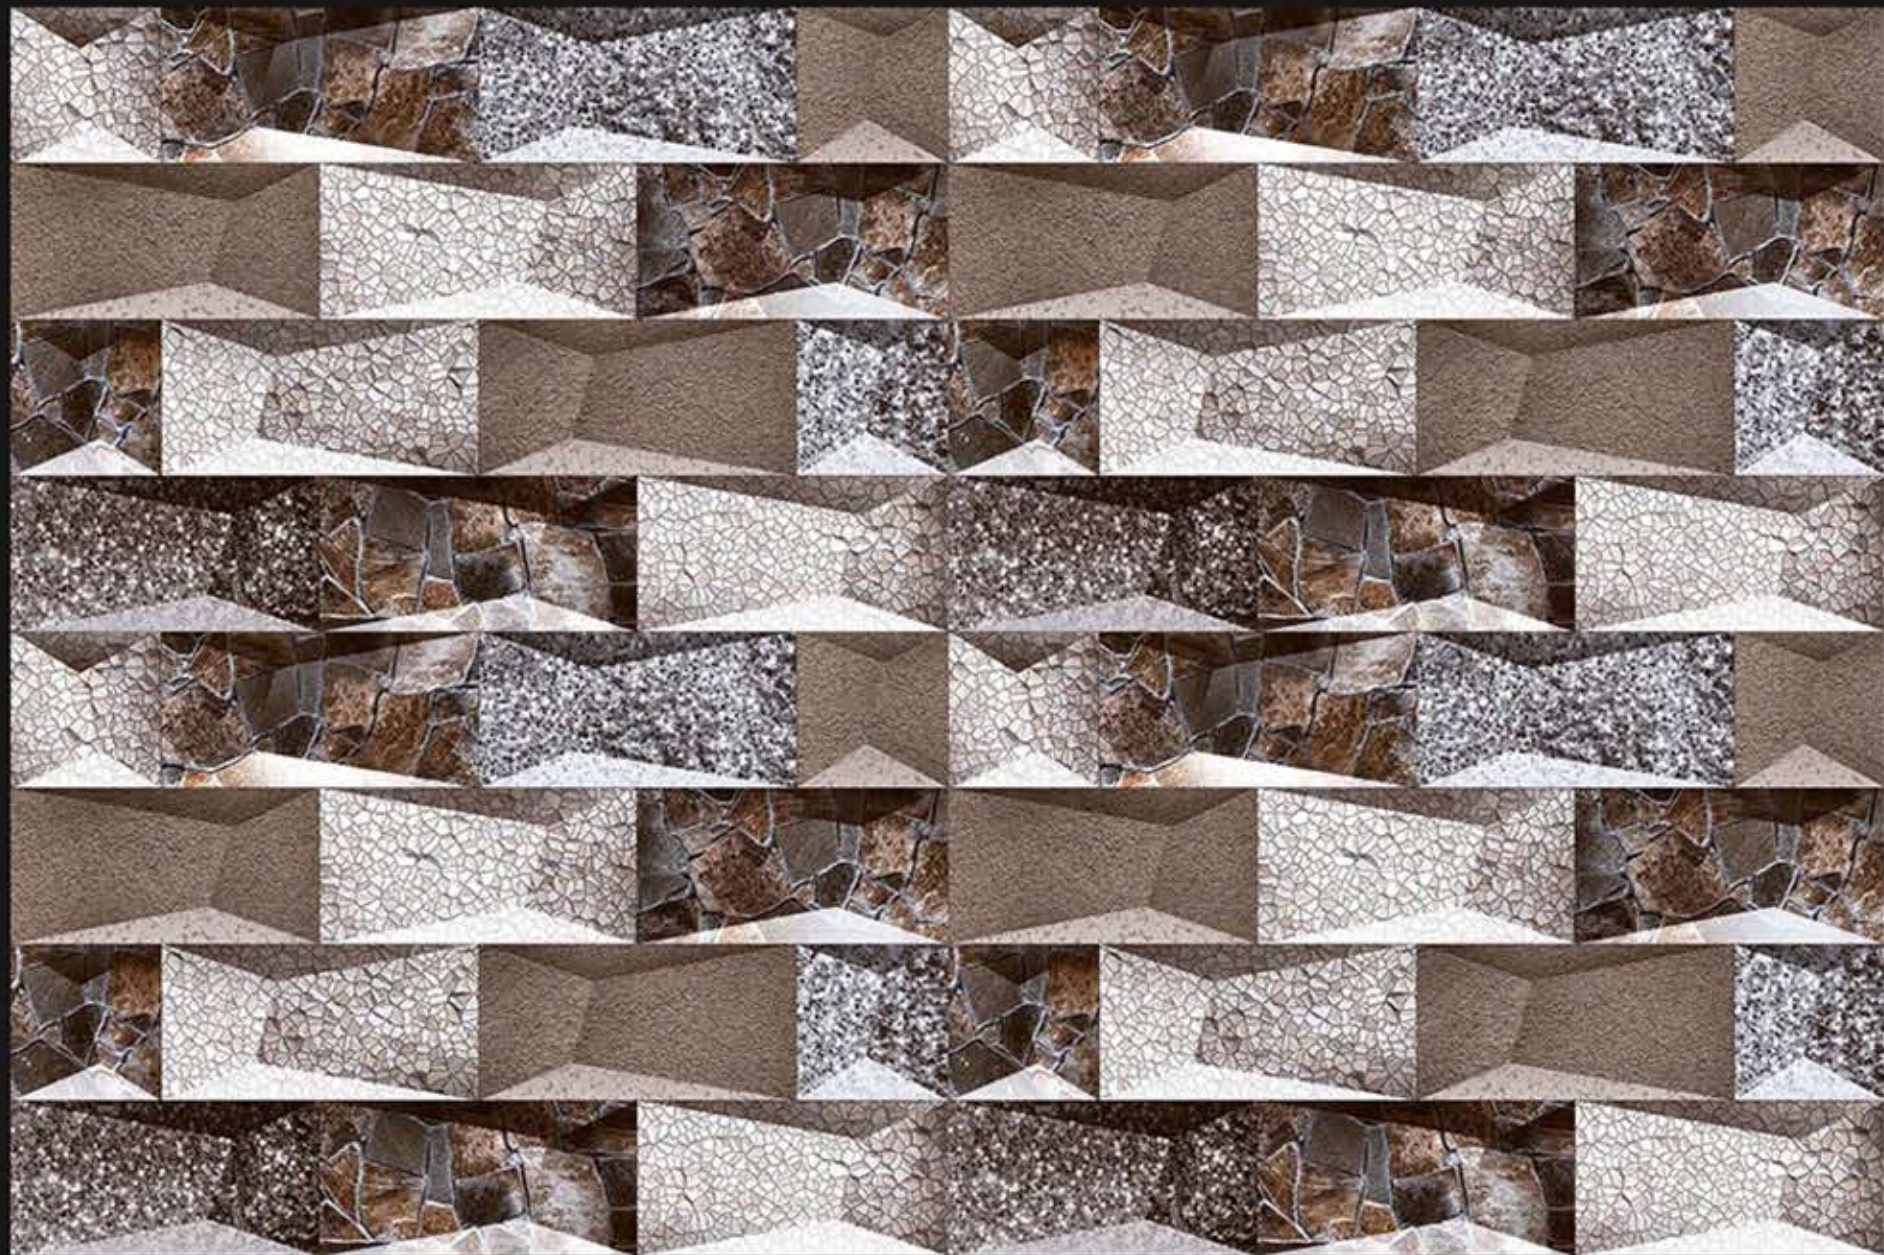

# ELEVATION SERIES

DIGITAL WALL TILES  
300x200MM

ELE 355