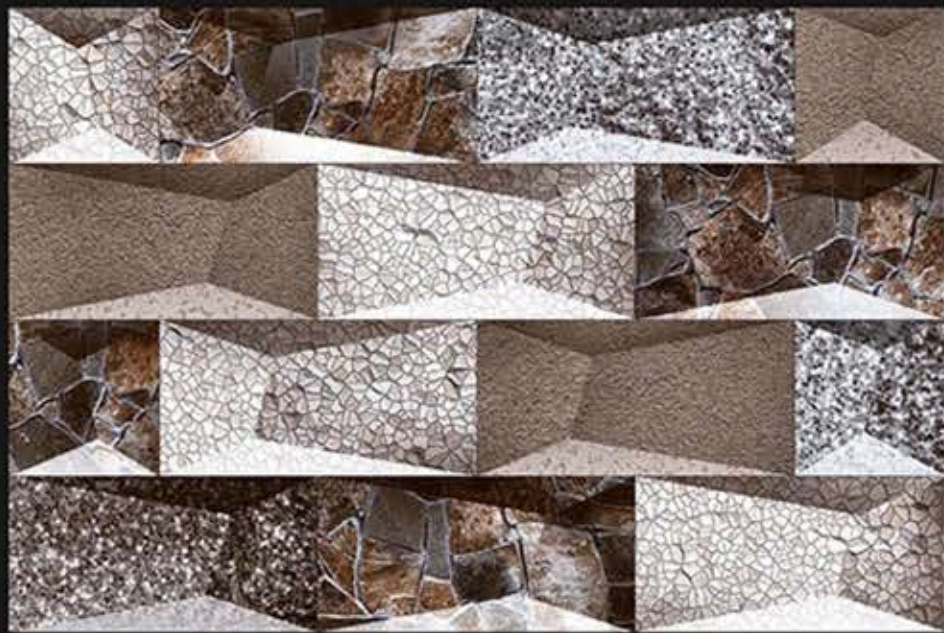

# ELEVATION SERIES

DIGITAL WALL TILES  
300x200MM

ELE 355