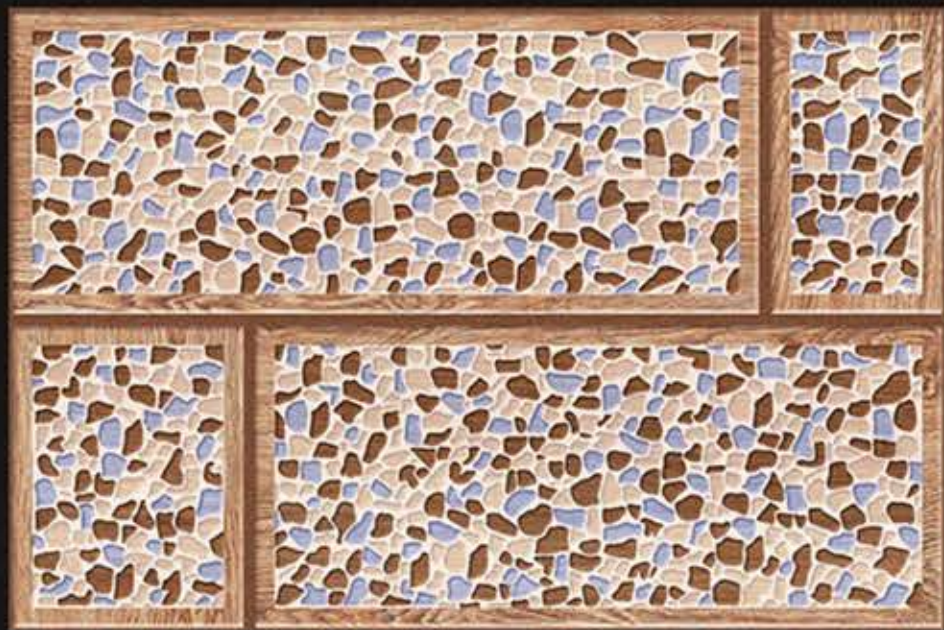

ELEVATION SERIES

DIGITAL WALL TILES
300x200MM

ELE 331