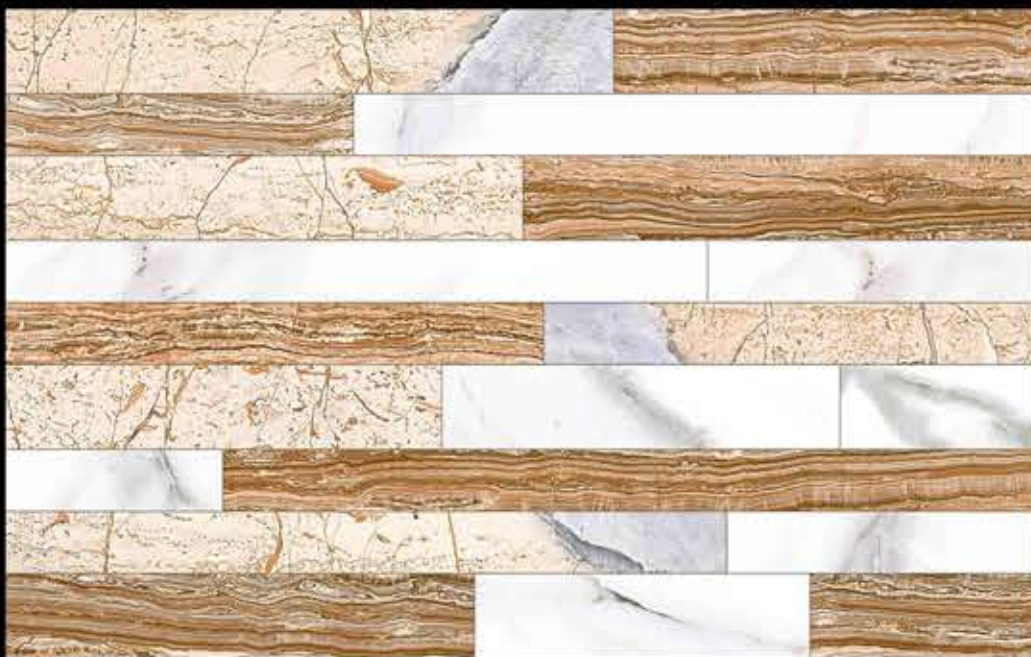

ELEVATION

glossy
200x300mm
digital wall tiles

EL 211