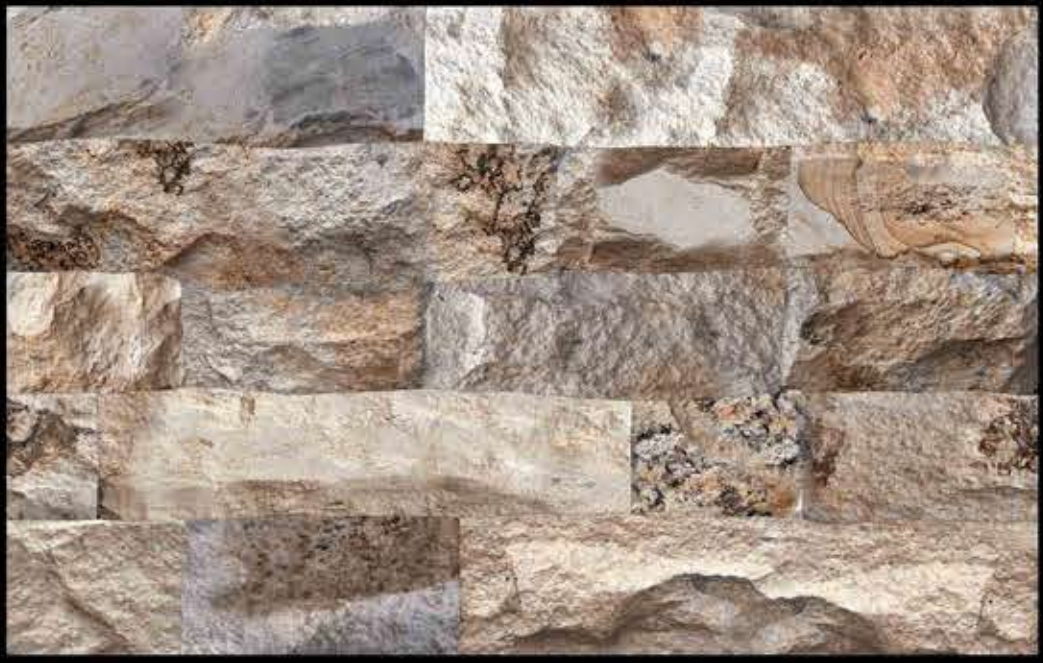

ELEVATION

glossy
200x300mm
digital wall tiles

EL 208